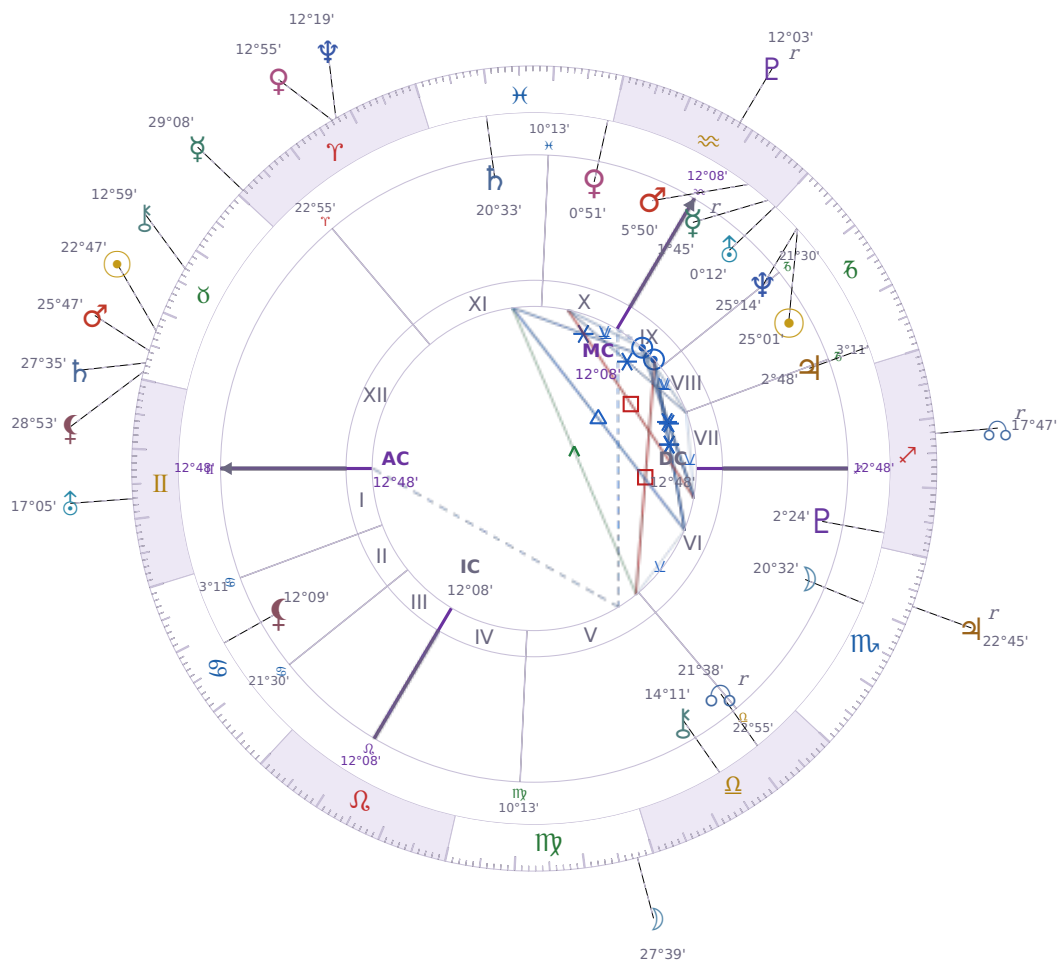

DAILY PERSONAL HOROSCOPE

Dove Celeste Cameron

American actress and singer (born 1996)

♏ Capricorn January 15, 1996 13:30 Bainbridge Island

Monday, 13 May 2030

TRANSITS FOR TODAY

☉ Sun	in ♉ Taurus	22°47'12"
☾ Moon	in ♍ Virgo	27°39'45"
☿ Mercury	in ♈ Aries	29°08'14"
♀ Venus	in ♈ Aries	12°55'13"
♂ Mars	in ♉ Taurus	25°47'36"
♃ Jupiter	in ♏ Scorpio Rx	22°45'59"
♄ Saturn	in ♉ Taurus	27°35'51"

♅ Uranus	in ♊ Gemini	17°05'58"
♆ Neptune	in ♈ Aries	12°19'38"
♇ Pluto	in ♒ Aquarius Rx	12°03'38"
♁ Chiron	in ♉ Taurus	12°59'25"
♁ NNode	in ♐ Sagittarius Rx	17°47'30"
♁ Lilith	in ♉ Taurus	28°53'34"

NATAL PLANETS

☉ Sun	in ♑ Capricorn	25°01'06"	IX
☾ Moon	in ♏ Scorpio	20°32'16"	VI
☿ Mercury	in ♒ Aquarius	1°45'55"	IX Rx
♀ Venus	in ♓ Pisces	0°51'48"	X
♂ Mars	in ♒ Aquarius	5°50'13"	IX
♃ Jupiter	in ♑ Capricorn	2°48'41"	VII
♄ Saturn	in ♓ Pisces	20°33'02"	XI
♅ Uranus	in ♒ Aquarius	0°12'38"	IX
♆ Neptune	in ♑ Capricorn	25°14'20"	IX
♇ Pluto	in ♐ Sagittarius	2°24'09"	VI
♁ Chiron	in ♎ Libra	14°11'21"	V
♁ North Node	in ♎ Libra	21°38'59"	V Rx
♁ Lilith	in ♋ Cancer	12°09'40"	II