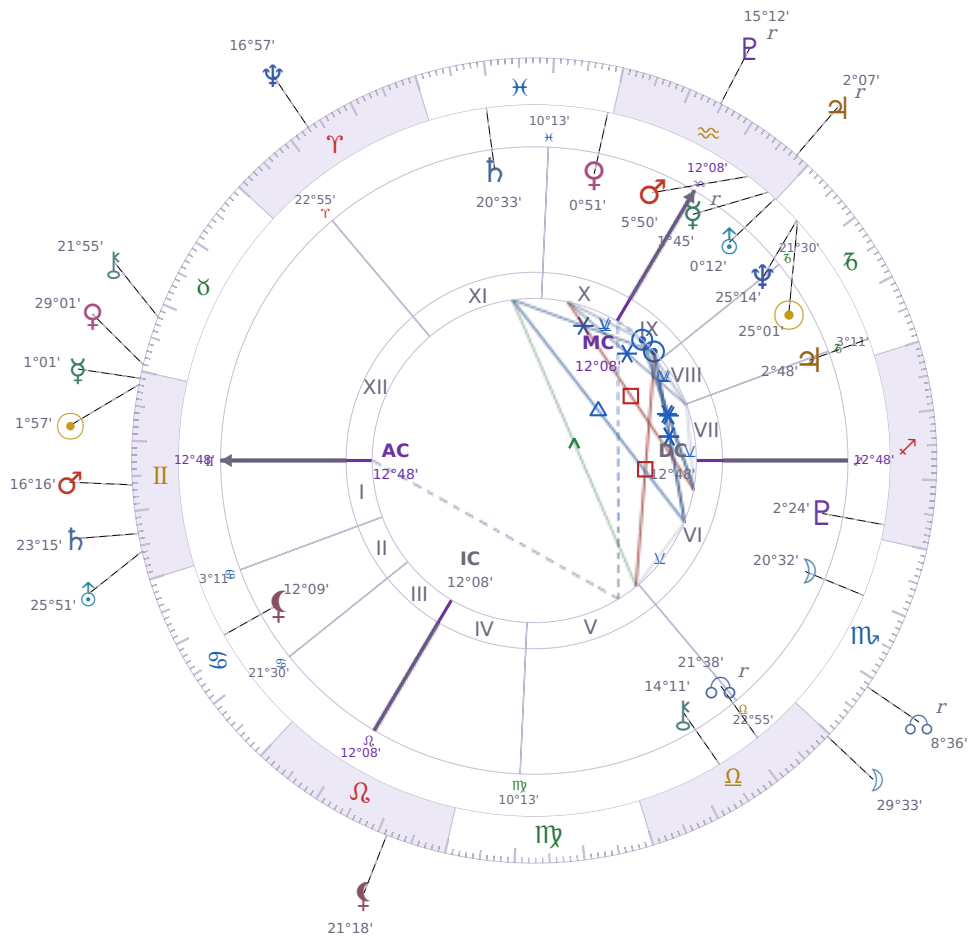

DAILY PERSONAL HOROSCOPE

Dove Celeste Cameron

American actress and singer (born 1996)

♏ Capricorn January 15, 1996 13:30 Bainbridge Island

Saturday, 22 May 2032

TRANSITS FOR TODAY

☉ Sun	in ♊ Gemini	1°57'12"
☾ Moon	in ♎ Libra	29°33'10"
☿ Mercury	in ♊ Gemini	1°01'28"
♀ Venus	in ♉ Taurus	29°01'04"
♂ Mars	in ♊ Gemini	16°16'34"
♃ Jupiter	in ♒ Aquarius Rx	2°07'55"
♄ Saturn	in ♊ Gemini	23°15'12"

♅ Uranus	in ♊ Gemini	25°51'05"
♆ Neptune	in ♈ Aries	16°57'40"
♇ Pluto	in ♒ Aquarius Rx	15°12'39"
♁ Chiron	in ♉ Taurus	21°55'42"
♏ NNode	in ♏ Scorpio Rx	8°36'16"
♁ Lilith	in ♌ Leo	21°18'29"

NATAL PLANETS

☉ Sun	in ♑ Capricorn	25°01'06"	IX
☾ Moon	in ♏ Scorpio	20°32'16"	VI
☿ Mercury	in ♒ Aquarius	1°45'55"	IX Rx
♀ Venus	in ♓ Pisces	0°51'48"	X
♂ Mars	in ♒ Aquarius	5°50'13"	IX
♃ Jupiter	in ♑ Capricorn	2°48'41"	VII
♄ Saturn	in ♓ Pisces	20°33'02"	XI
♅ Uranus	in ♒ Aquarius	0°12'38"	IX
♆ Neptune	in ♑ Capricorn	25°14'20"	IX
♇ Pluto	in ♐ Sagittarius	2°24'09"	VI
♁ Chiron	in ♎ Libra	14°11'21"	V
♏ North Node	in ♎ Libra	21°38'59"	V Rx
♁ Lilith	in ♋ Cancer	12°09'40"	II