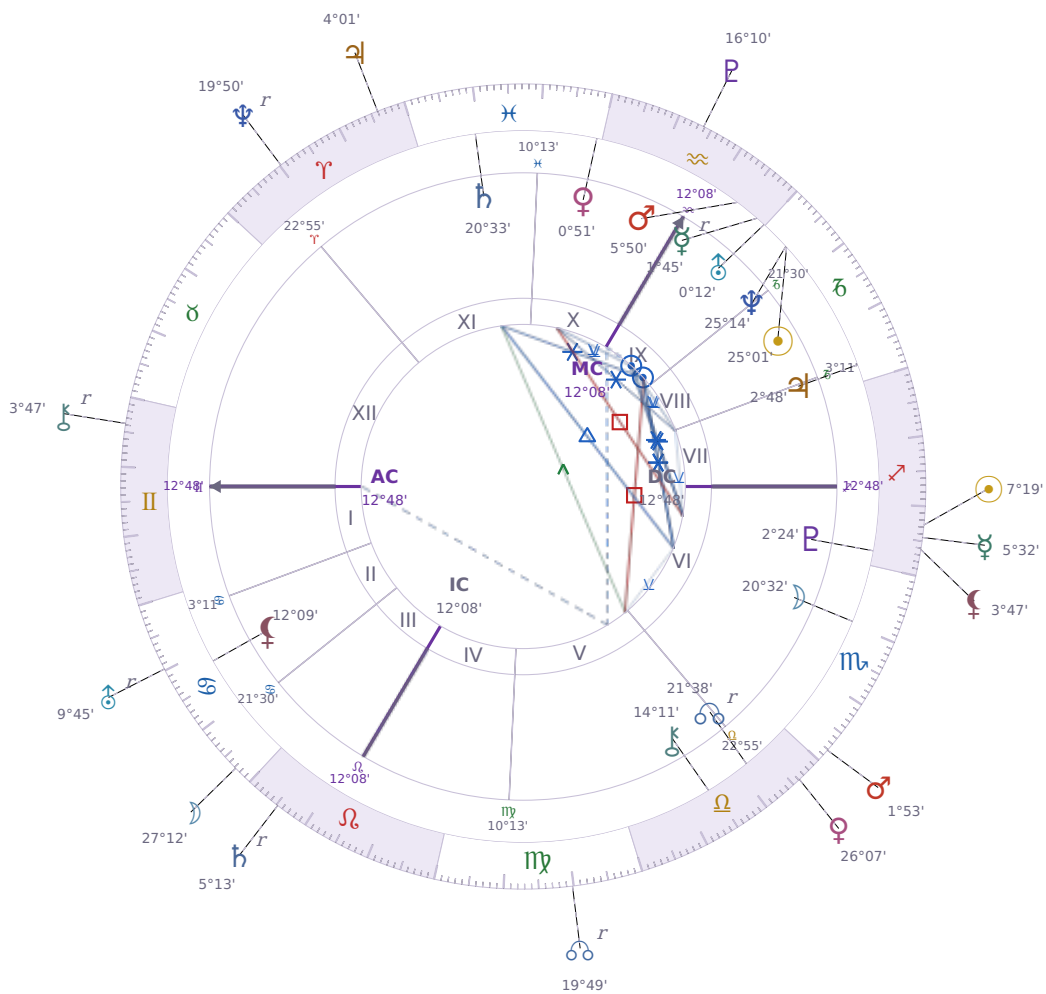

DAILY PERSONAL HOROSCOPE

## Dove Celeste Cameron

American actress and singer (born 1996)

♏ Capricorn January 15, 1996 13:30 Bainbridge Island

**Wednesday, 29 November 2034**