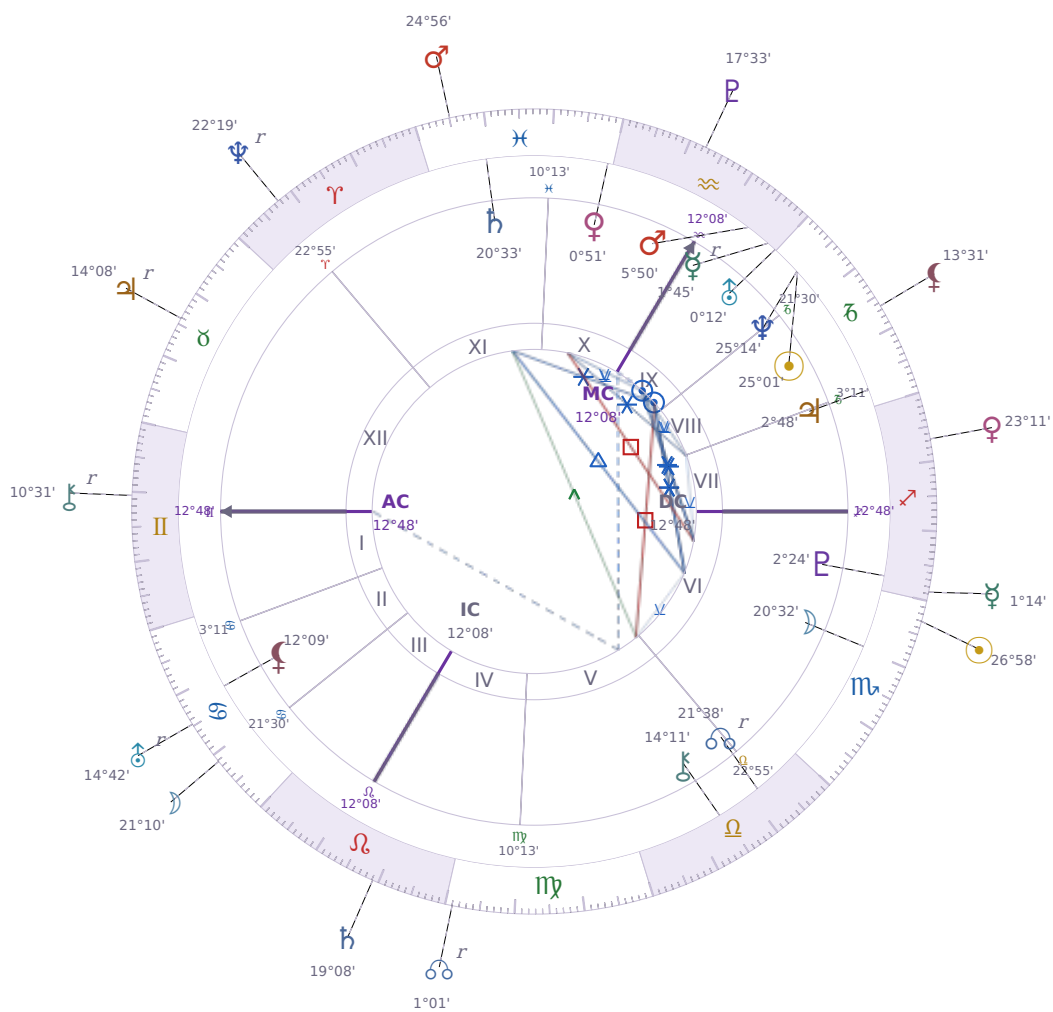

DAILY PERSONAL HOROSCOPE

## Dove Celeste Cameron

American actress and singer (born 1996)

♏ Capricorn January 15, 1996 13:30 Bainbridge Island

**Monday, 19 November 2035**

### TRANSITS FOR TODAY

☉ Sun	in ♏ Scorpio	26°58'11"
☾ Moon	in ♋ Cancer	21°10'48"
☿ Mercury	in ♐ Sagittarius	1°14'59"
♀ Venus	in ♐ Sagittarius	23°11'46"
♂ Mars	in ♓ Pisces	24°56'33"
♃ Jupiter	in ♉ Taurus Rx	14°08'05"
♄ Saturn	in ♌ Leo	19°08'12"