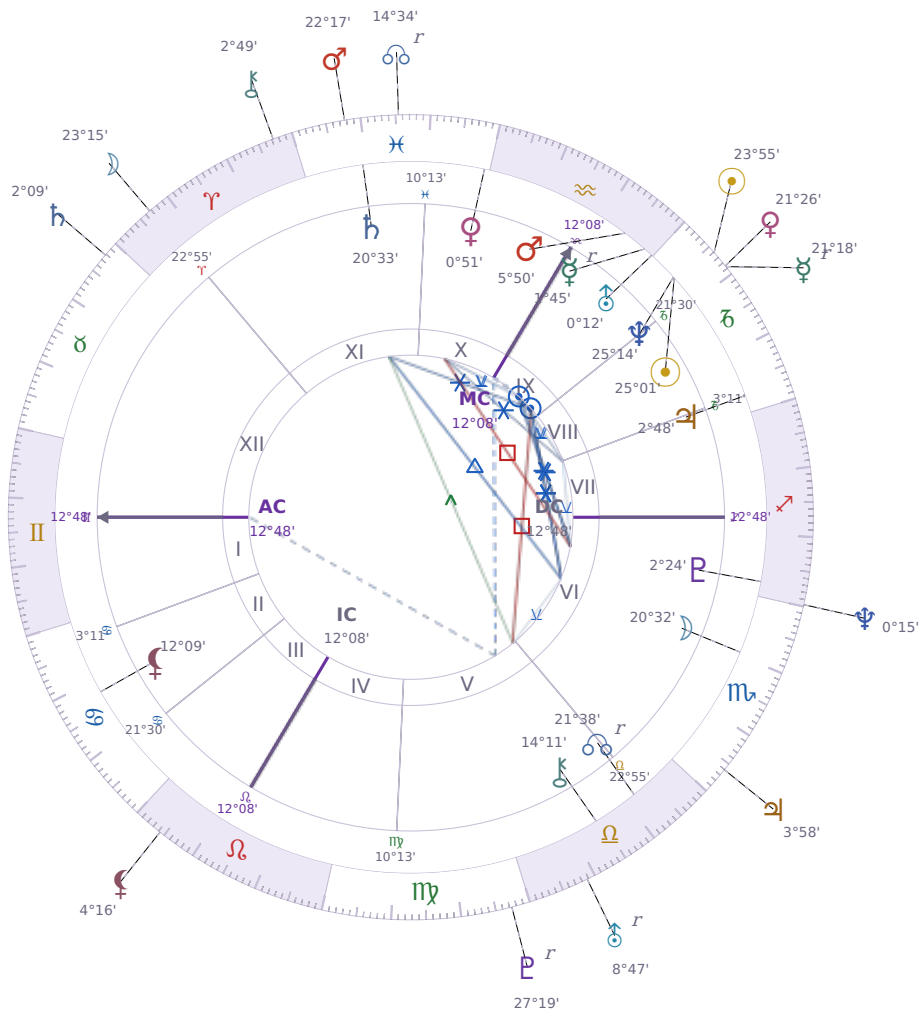

SOLAR RETURN

Dove Celeste Cameron

American actress and singer (born 1996)

♑ Capricorn January 15, 1996 13:30 Bainbridge Island

14 January 1970 · 15:56 (23:56 UTC) · Bainbridge Island

Solar ASC ♋ Cancer · MC ♊ Pisces

NATAL PLANETS

☉ Sun	in	♑	Capricorn	25°01'
☾ Moon	in	♏	Scorpio	20°32'
☿ Mercury	in	♒	Aquarius	1°45'
♀ Venus	in	♓	Pisces	0°51'
♂ Mars	in	♒	Aquarius	5°50'
♃ Jupiter	in	♑	Capricorn	2°48'
♄ Saturn	in	♓	Pisces	20°33'

SOLAR RETURN PLANETS

☉ Sun	in	♑	Capricorn	23°55'
☾ Moon	in	♈	Aries	23°15'
☿ Mercury	in	♑	Capricorn	Rx 21°18'
♀ Venus	in	♑	Capricorn	21°26'
♂ Mars	in	♓	Pisces	22°17'
♃ Jupiter	in	♏	Scorpio	3°58'
♄ Saturn	in	♉	Taurus	2°09'