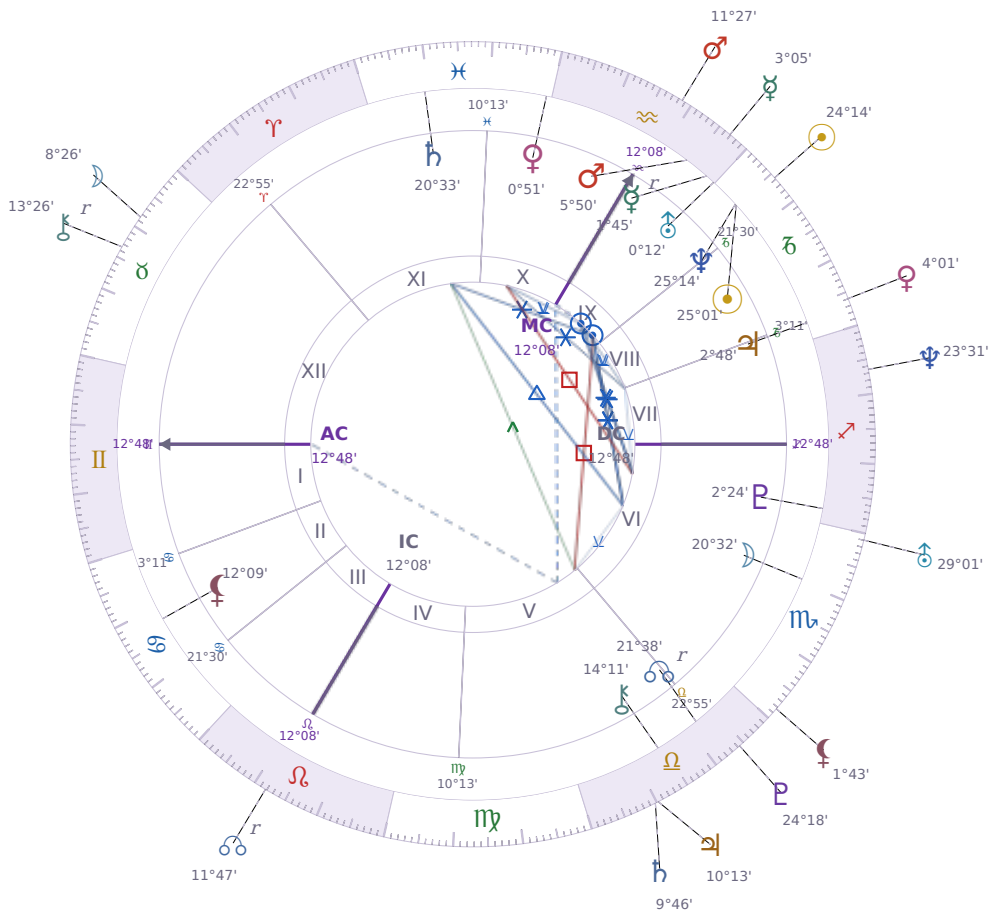

## SOLAR RETURN

### Dove Celeste Cameron

American actress and singer (born 1996)

♏ Capricorn January 15, 1996 13:30 Bainbridge Island

**14 January 1981 · 08:07 (16:07 UTC) · Bainbridge Island**

Solar ASC ♏ Capricorn · MC ♏ Scorpio

#### NATAL PLANETS

☉ Sun	in	♏ Capricorn	25°01'
☾ Moon	in	♏ Scorpio	20°32'
☿ Mercury	in	♏ Aquarius	1°45'
♀ Venus	in	♏ Pisces	0°51'
♂ Mars	in	♏ Aquarius	5°50'
♃ Jupiter	in	♏ Capricorn	2°48'
♄ Saturn	in	♏ Pisces	20°33'