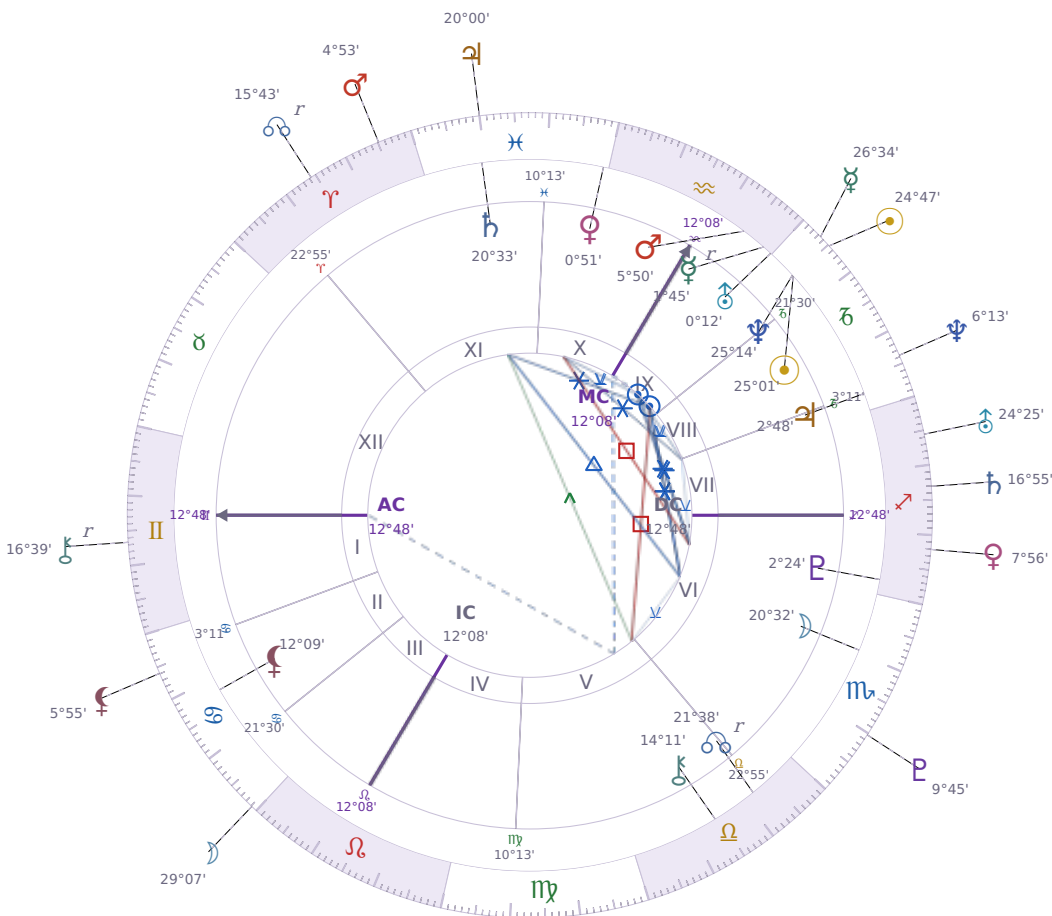

SOLAR RETURN

## Dove Celeste Cameron

American actress and singer (born 1996)

♑ Capricorn January 15, 1996 13:30 Bainbridge Island

**14 January 1987 · 19:12 (03:12 UTC) · Bainbridge Island**

Solar ASC ♌ Leo · MC ♉ Taurus

**NATAL PLANETS**

☉ Sun	in	♑	Capricorn	25°01'
☾ Moon	in	♏	Scorpio	20°32'
☿ Mercury	in	♒	Aquarius	1°45'
♀ Venus	in	♓	Pisces	0°51'
♂ Mars	in	♒	Aquarius	5°50'
♃ Jupiter	in	♑	Capricorn	2°48'
♄ Saturn	in	♓	Pisces	20°33'