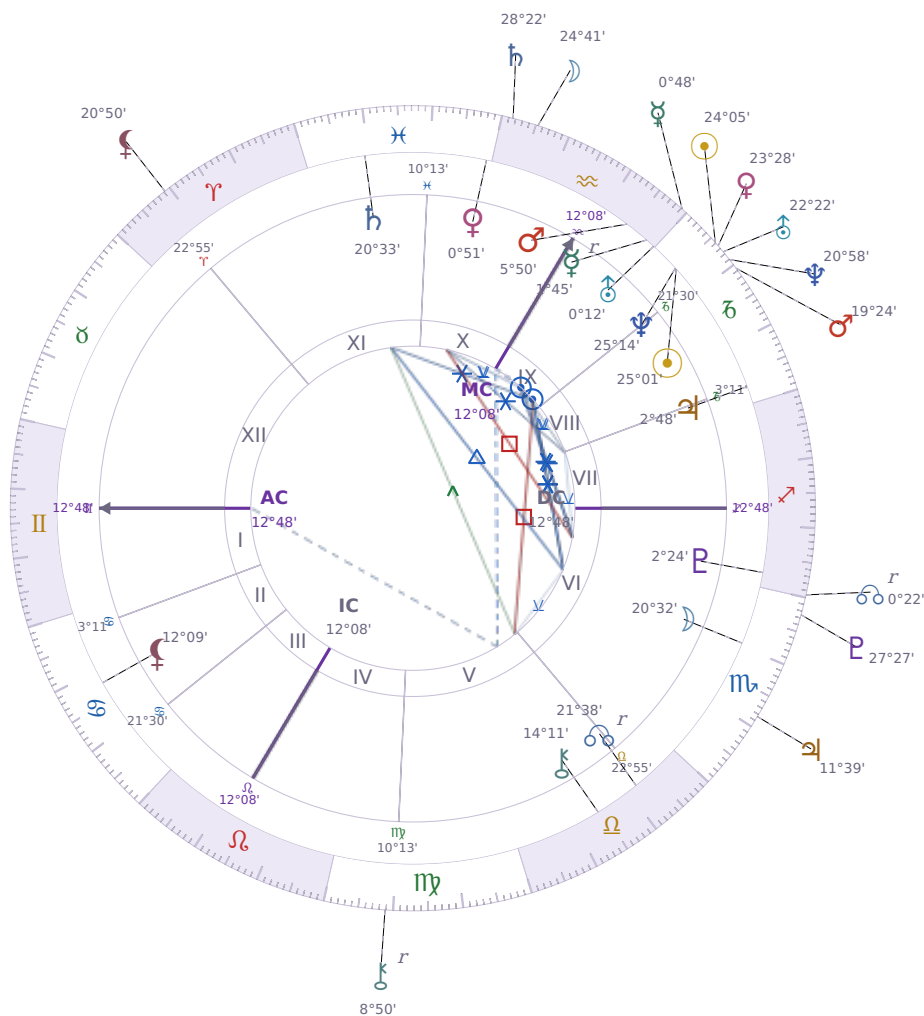

SOLAR RETURN

## Dove Celeste Cameron

American actress and singer (born 1996)

♑ Capricorn January 15, 1996 13:30 Bainbridge Island

**14 January 1994 · 11:42 (19:42 UTC) · Bainbridge Island**

Solar ASC ♉ Taurus · MC ♑ Capricorn

**NATAL PLANETS**

☉ Sun	in	♑	Capricorn	25°01'
☾ Moon	in	♏	Scorpio	20°32'
☿ Mercury	in	♒	Aquarius	1°45'
♀ Venus	in	♓	Pisces	0°51'
♂ Mars	in	♒	Aquarius	5°50'
♃ Jupiter	in	♑	Capricorn	2°48'
♄ Saturn	in	♓	Pisces	20°33'