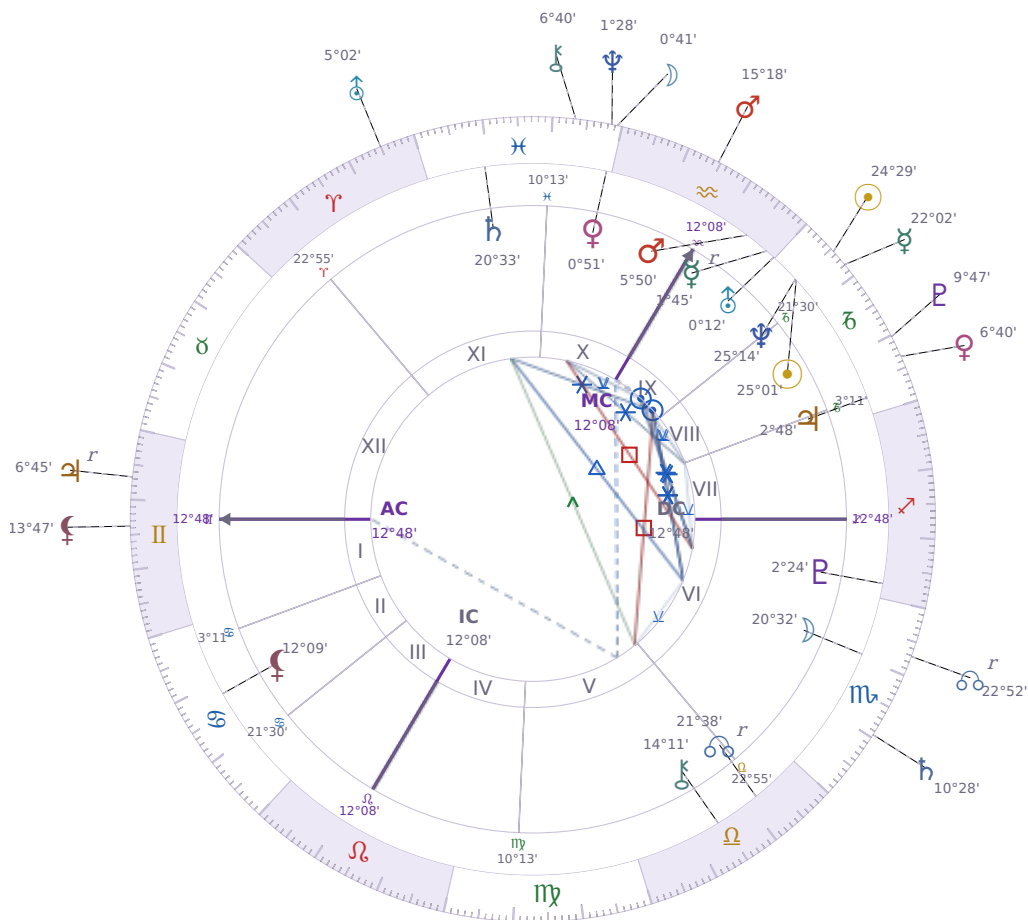

SOLAR RETURN

Dove Celeste Cameron

American actress and singer (born 1996)

♏ Capricorn January 15, 1996 13:30 Bainbridge Island

14 January 2013 · 02:26 (10:26 UTC) · Bainbridge Island

Solar ASC ♏ Scorpio · MC ♌ Leo

NATAL PLANETS

☉ Sun	in	♏ Capricorn	25°01'
☾ Moon	in	♏ Scorpio	20°32'
☿ Mercury	in	♏ Aquarius	1°45'
♀ Venus	in	♏ Pisces	0°51'
♂ Mars	in	♏ Aquarius	5°50'
♃ Jupiter	in	♏ Capricorn	2°48'
♄ Saturn	in	♏ Pisces	20°33'