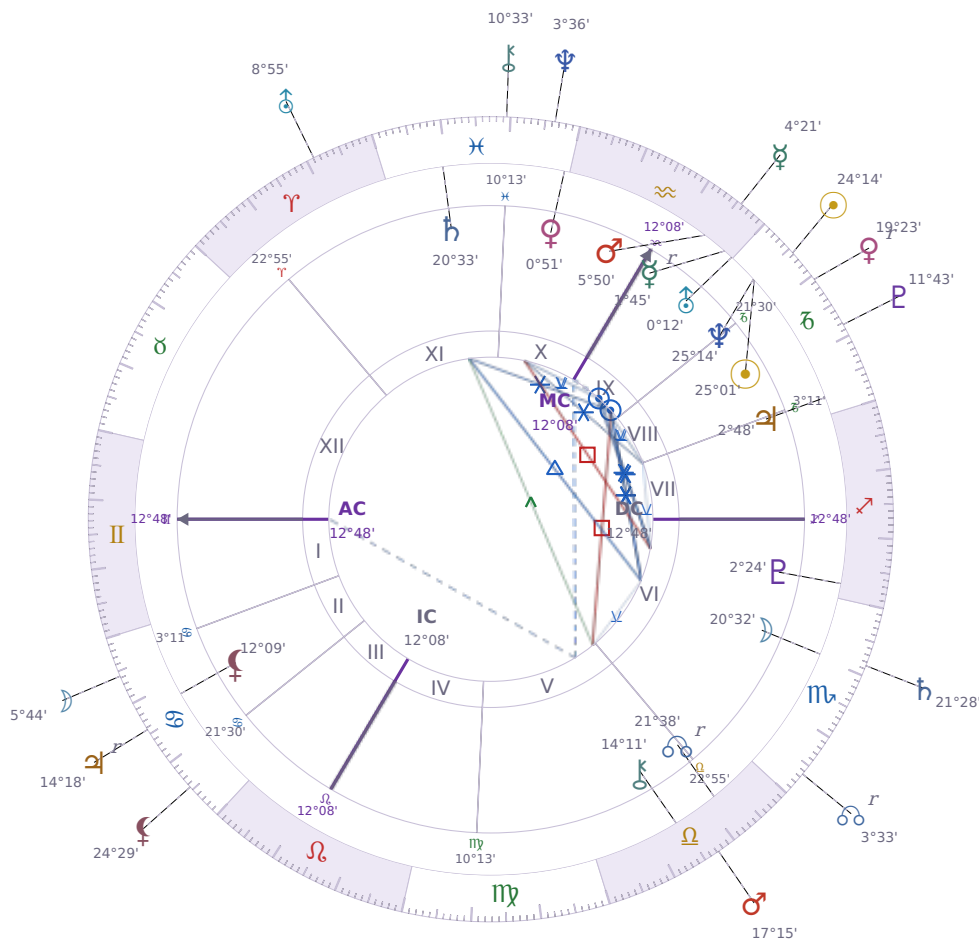

SOLAR RETURN

Dove Celeste Cameron

American actress and singer (born 1996)

♏ Capricorn January 15, 1996 13:30 Bainbridge Island

14 January 2014 · 08:23 (16:23 UTC) · Bainbridge Island

Solar ASC ♈ Aquarius · MC ♏ Scorpio

NATAL PLANETS

☉ Sun	in	♏	Capricorn	25°01'
☾ Moon	in	♏	Scorpio	20°32'
☿ Mercury	in	♈	Aquarius	1°45'
♀ Venus	in	♊	Pisces	0°51'
♂ Mars	in	♈	Aquarius	5°50'
♃ Jupiter	in	♏	Capricorn	2°48'
♄ Saturn	in	♊	Pisces	20°33'

SOLAR RETURN PLANETS

☉ Sun	in	♏	Capricorn	24°14'
☾ Moon	in	♋	Cancer	5°44'
☿ Mercury	in	♈	Aquarius	4°21'
♀ Venus	in	♏	Capricorn	Rx 19°23'
♂ Mars	in	♎	Libra	17°15'
♃ Jupiter	in	♋	Cancer	Rx 14°18'
♄ Saturn	in	♏	Scorpio	21°28'