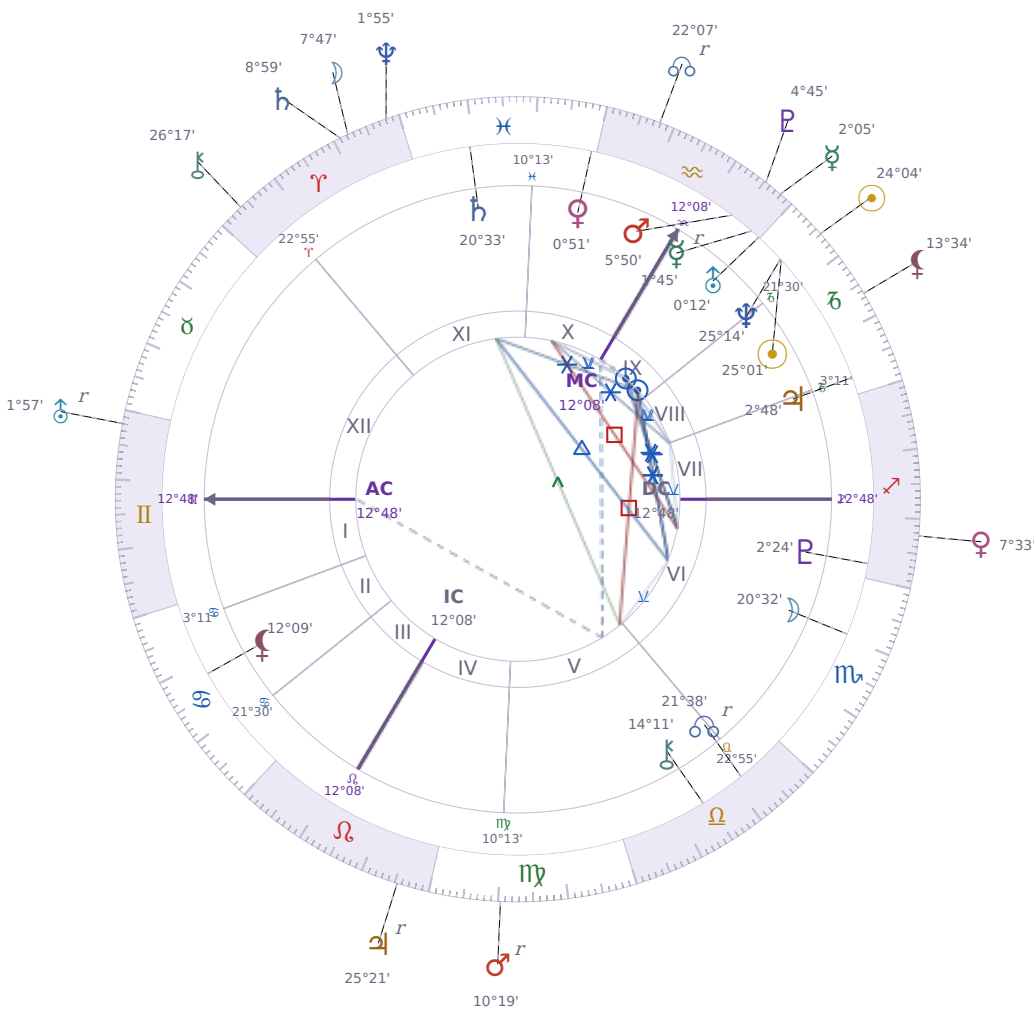

SOLAR RETURN

Dove Celeste Cameron

American actress and singer (born 1996)

♏ Capricorn January 15, 1996 13:30 Bainbridge Island

14 January 2027 · 12:03 (20:03 UTC) · Bainbridge Island

Solar ASC ♉ Taurus · MC ♏ Capricorn

NATAL PLANETS

☉ Sun	in	♏	Capricorn	25°01'
☾ Moon	in	♏	Scorpio	20°32'
☿ Mercury	in	♏	Aquarius	1°45'
♀ Venus	in	♏	Pisces	0°51'
♂ Mars	in	♏	Aquarius	5°50'
♃ Jupiter	in	♏	Capricorn	2°48'
♄ Saturn	in	♏	Pisces	20°33'

SOLAR RETURN PLANETS

☉ Sun	in	♏	Capricorn	24°04'
☾ Moon	in	♏	Aries	7°47'
☿ Mercury	in	♏	Aquarius	2°05'
♀ Venus	in	♏	Sagittarius	7°33'
♂ Mars	in	♏	Virgo	Rx 10°19'
♃ Jupiter	in	♏	Leo	Rx 25°21'
♄ Saturn	in	♏	Aries	8°59'

SOLAR ANALYSIS

Solar ASC ♉ Taurus → natal H12 — Inner Life & Solitude

This is a year of **inner work, retreat, and significant invisible processes**. What happens beneath the surface — in dreams, in private, in the quiet hours — carries more weight than external events. Old patterns, unresolved matters, and hidden fears may surface to be addressed. This is not primarily a year of outer achievement, but of **clearing what has accumulated** so that the next cycle can begin on genuinely clean ground.