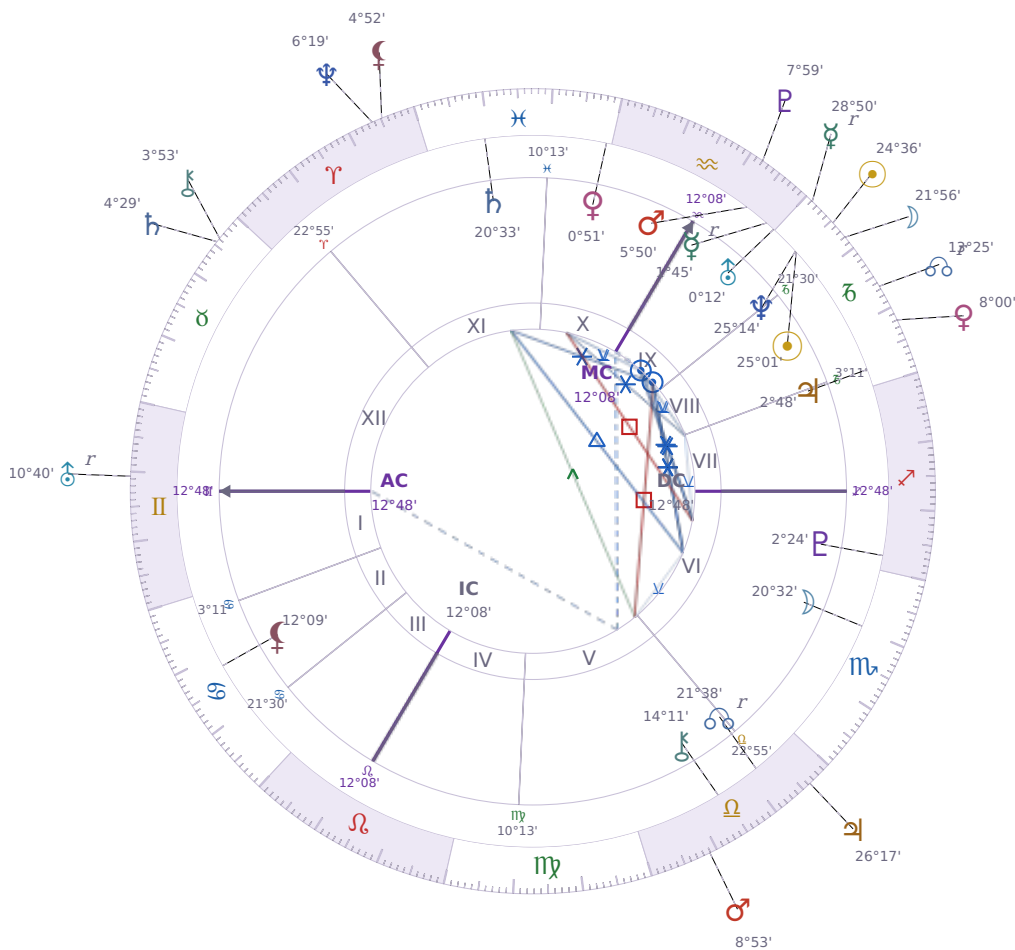

SOLAR RETURN

Dove Celeste Cameron

American actress and singer (born 1996)

♑ Capricorn January 15, 1996 13:30 Bainbridge Island

13 January 2029 · 23:37 (07:37 UTC) · Bainbridge Island

Solar ASC ♎ Libra · MC ♋ Cancer

NATAL PLANETS

☉ Sun	in	♑	Capricorn	25°01'
☾ Moon	in	♏	Scorpio	20°32'
☿ Mercury	in	♒	Aquarius	1°45'
♀ Venus	in	♓	Pisces	0°51'
♂ Mars	in	♒	Aquarius	5°50'
♃ Jupiter	in	♑	Capricorn	2°48'
♄ Saturn	in	♓	Pisces	20°33'

SOLAR RETURN PLANETS

☉ Sun	in	♑	Capricorn	24°36'
☾ Moon	in	♑	Capricorn	21°56'
☿ Mercury	in	♑	Capricorn	Rx 28°50'
♀ Venus	in	♑	Capricorn	8°00'
♂ Mars	in	♎	Libra	8°53'
♃ Jupiter	in	♎	Libra	26°17'
♄ Saturn	in	♉	Taurus	4°29'