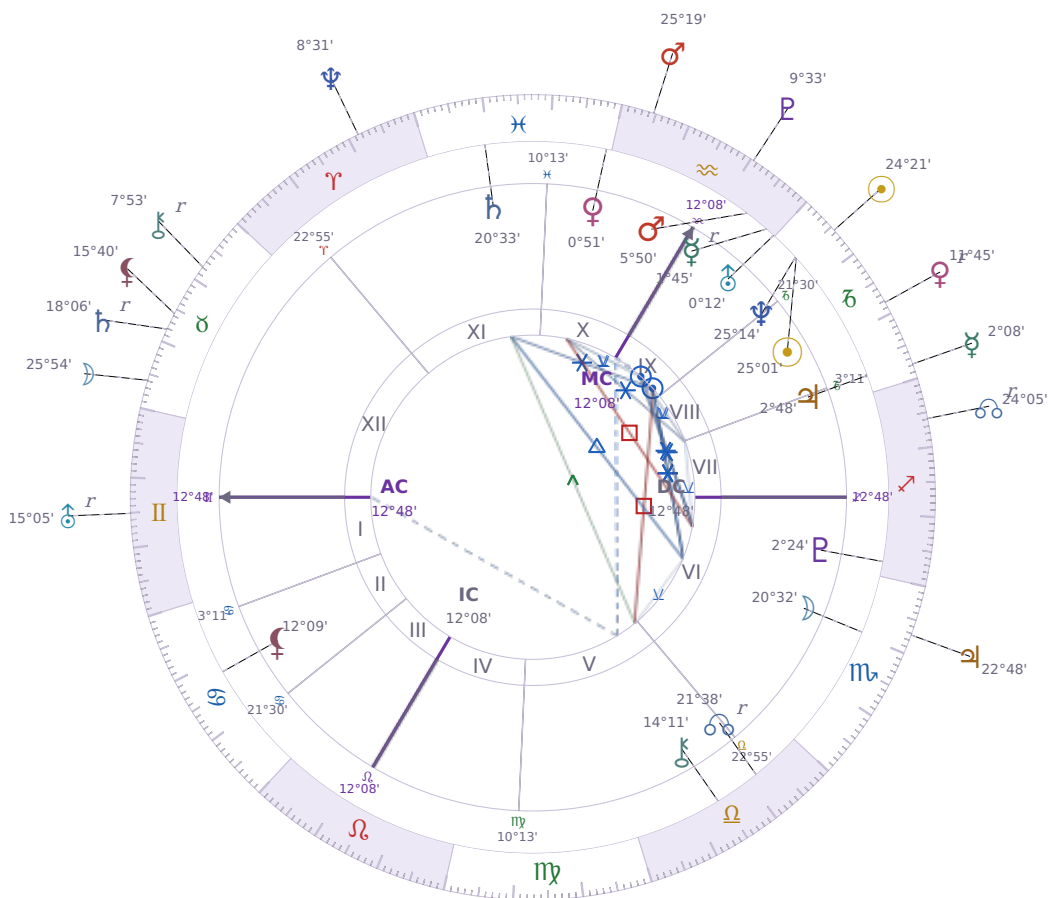

## SOLAR RETURN

### Dove Celeste Cameron

American actress and singer (born 1996)

♏ Capricorn January 15, 1996 13:30 Bainbridge Island

**14 January 2030 · 05:26 (13:26 UTC) · Bainbridge Island**

Solar ASC ♊ Sagittarius · MC ♎ Libra

#### NATAL PLANETS

☉ Sun	in	♏ Capricorn	25°01'
☾ Moon	in	♏ Scorpio	20°32'
☿ Mercury	in	♏ Aquarius	1°45'
♀ Venus	in	♏ Pisces	0°51'
♂ Mars	in	♏ Aquarius	5°50'
♃ Jupiter	in	♏ Capricorn	2°48'
♄ Saturn	in	♏ Pisces	20°33'