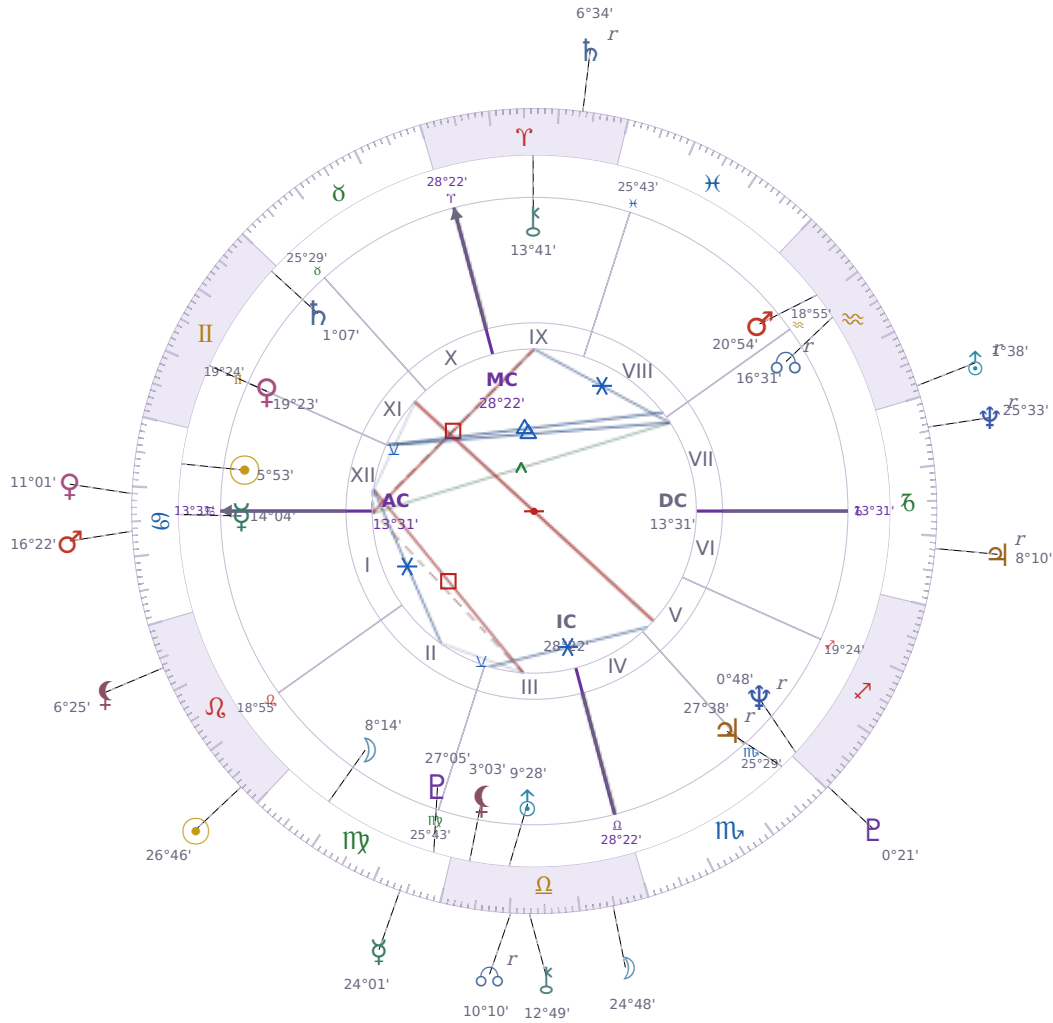

DAILY HOROSCOPE

Elon Reeve Musk

Businessman, entrepreneur, and political figure (born 1971)

♋ Cancer June 28, 1971 07:30 Pretoria

Monday, 19 August 1996

TRANSITS FOR TODAY

☉ Sun	in ♌ Leo	26°46'27"
☾ Moon	in ♎ Libra	24°48'34"
☿ Mercury	in ♍ Virgo	24°01'16"
♀ Venus	in ♋ Cancer	11°01'59"
♂ Mars	in ♋ Cancer	16°22'28"
♃ Jupiter	in ♐ Capricorn Rx	8°10'42"
♄ Saturn	in ♈ Aries Rx	6°34'55"
♅ Uranus	in ♒ Aquarius Rx	1°38'25"
♆ Neptune	in ♐ Capricorn Rx	25°33'28"
♇ Pluto	in ♏ Sagittarius	0°21'23"
♁ Chiron	in ♎ Libra	12°49'34"
♊ NNode	in ♎ Libra Rx	10°10'44"
♋ Lilith	in ♌ Leo	6°25'11"

## NATAL PLANETS

☉ Sun	in	♋ Cancer	5°53'26"	XII
☾ Moon	in	♍ Virgo	8°14'52"	II
☿ Mercury	in	♋ Cancer	14°04'03"	I
♀ Venus	in	♊ Gemini	19°23'48"	XI
♂ Mars	in	♒ Aquarius	20°54'21"	VIII
♃ Jupiter	in	♏ Scorpio	27°38'52"	V Rx
♄ Saturn	in	♊ Gemini	1°07'22"	XI
♅ Uranus	in	♎ Libra	9°28'55"	III
♆ Neptune	in	♏ Sagittarius	0°48'48"	V Rx
♇ Pluto	in	♍ Virgo	27°05'36"	III
♁ Chiron	in	♈ Aries	13°41'50"	IX
♁ North Node	in	♒ Aquarius	16°31'23"	VII Rx
♁ Lilith	in	♎ Libra	3°03'14"	III

## KEY TRANSIT FACTORS