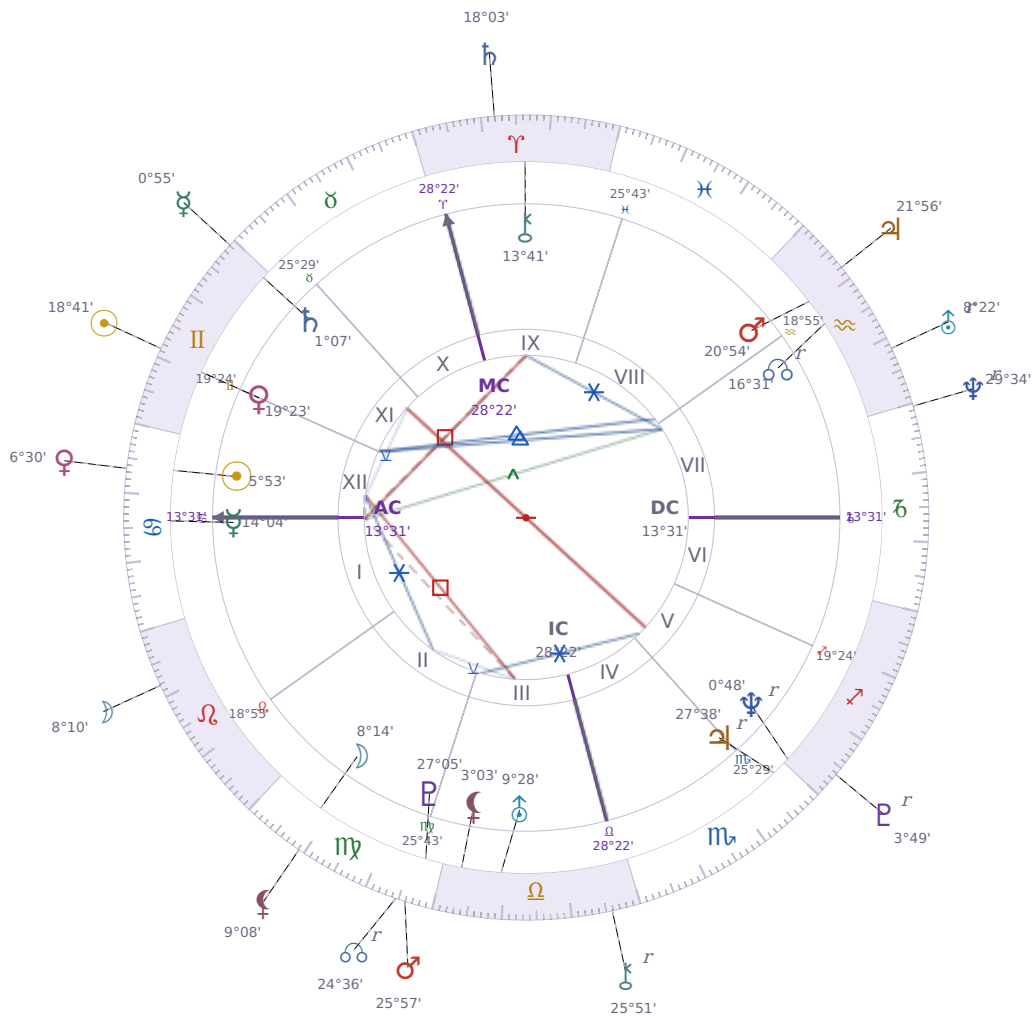

DAILY HOROSCOPE

Elon Reeve Musk

Businessman, entrepreneur, and political figure (born 1971)

♋ Cancer June 28, 1971 07:30 Pretoria

Monday, 9 June 1997

TRANSITS FOR TODAY

☉ Sun	in ♊ Gemini	18°41'12"
☾ Moon	in ♌ Leo	8°10'19"
☿ Mercury	in ♊ Gemini	0°55'17"
♀ Venus	in ♋ Cancer	6°30'23"
♂ Mars	in ♍ Virgo	25°57'57"
♃ Jupiter	in ♒ Aquarius	21°56'25"
♄ Saturn	in ♈ Aries	18°03'42"

♅ Uranus	in ♒ Aquarius Rx	8°22'40"
♆ Neptune	in ♑ Capricorn Rx	29°34'44"
♇ Pluto	in ♏ Sagittarius Rx	3°49'22"
♁ Chiron	in ♎ Libra Rx	25°51'32"
♁ NNode	in ♍ Virgo Rx	24°36'31"
♁ Lilith	in ♍ Virgo	9°08'19"

NATAL PLANETS

☉ Sun	in ♋ Cancer	5°53'26"	XII
☾ Moon	in ♍ Virgo	8°14'52"	II
☿ Mercury	in ♋ Cancer	14°04'03"	I
♀ Venus	in ♊ Gemini	19°23'48"	XI
♂ Mars	in ♒ Aquarius	20°54'21"	VIII
♃ Jupiter	in ♏ Scorpio	27°38'52"	V Rx
♄ Saturn	in ♊ Gemini	1°07'22"	XI
♅ Uranus	in ♎ Libra	9°28'55"	III
♆ Neptune	in ♏ Sagittarius	0°48'48"	V Rx
♇ Pluto	in ♍ Virgo	27°05'36"	III
♁ Chiron	in ♈ Aries	13°41'50"	IX
♁ North Node	in ♒ Aquarius	16°31'23"	VII Rx
♁ Lilith	in ♎ Libra	3°03'14"	III