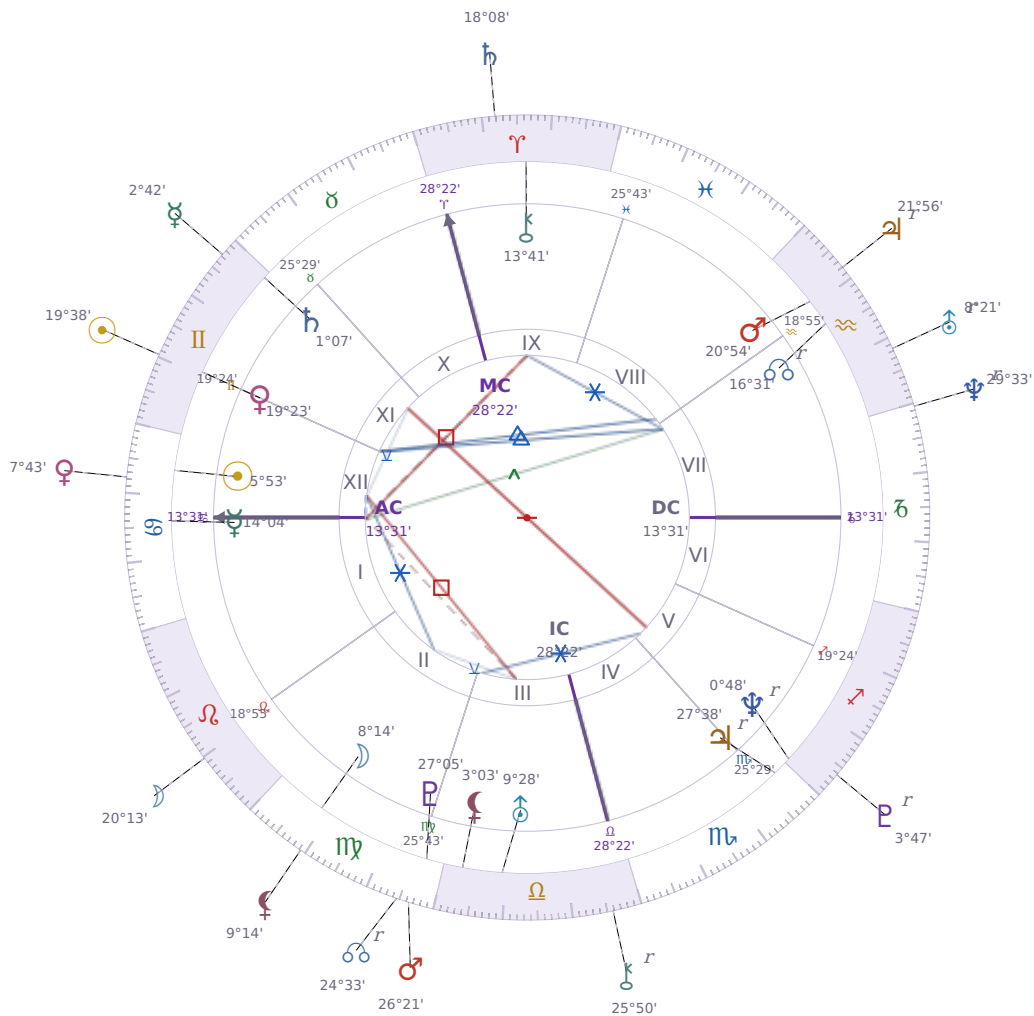

DAILY HOROSCOPE

Elon Reeve Musk

Businessman, entrepreneur, and political figure (born 1971)

♋ Cancer June 28, 1971 07:30 Pretoria

Tuesday, 10 June 1997

TRANSITS FOR TODAY

☉ Sun	in ♊ Gemini	19°38'35"
☾ Moon	in ♌ Leo	20°13'20"
☿ Mercury	in ♊ Gemini	2°42'42"
♀ Venus	in ♋ Cancer	7°43'42"
♂ Mars	in ♍ Virgo	26°21'05"
♃ Jupiter	in ♒ Aquarius Rx	21°56'25"
♄ Saturn	in ♈ Aries	18°08'34"

♅ Uranus	in ♒ Aquarius Rx	8°21'22"
♆ Neptune	in ♑ Capricorn Rx	29°33'37"
♇ Pluto	in ♏ Sagittarius Rx	3°47'48"
♁ Chiron	in ♎ Libra Rx	25°50'03"
♁ NNode	in ♍ Virgo Rx	24°33'21"
♁ Lilith	in ♍ Virgo	9°14'58"

NATAL PLANETS

☉ Sun	in ♋ Cancer	5°53'26"	XII
☾ Moon	in ♍ Virgo	8°14'52"	II
☿ Mercury	in ♋ Cancer	14°04'03"	I
♀ Venus	in ♊ Gemini	19°23'48"	XI
♂ Mars	in ♒ Aquarius	20°54'21"	VIII
♃ Jupiter	in ♏ Scorpio	27°38'52"	V Rx
♄ Saturn	in ♊ Gemini	1°07'22"	XI
♅ Uranus	in ♎ Libra	9°28'55"	III
♆ Neptune	in ♏ Sagittarius	0°48'48"	V Rx
♇ Pluto	in ♍ Virgo	27°05'36"	III
♁ Chiron	in ♈ Aries	13°41'50"	IX
♁ North Node	in ♒ Aquarius	16°31'23"	VII Rx
♁ Lilith	in ♎ Libra	3°03'14"	III