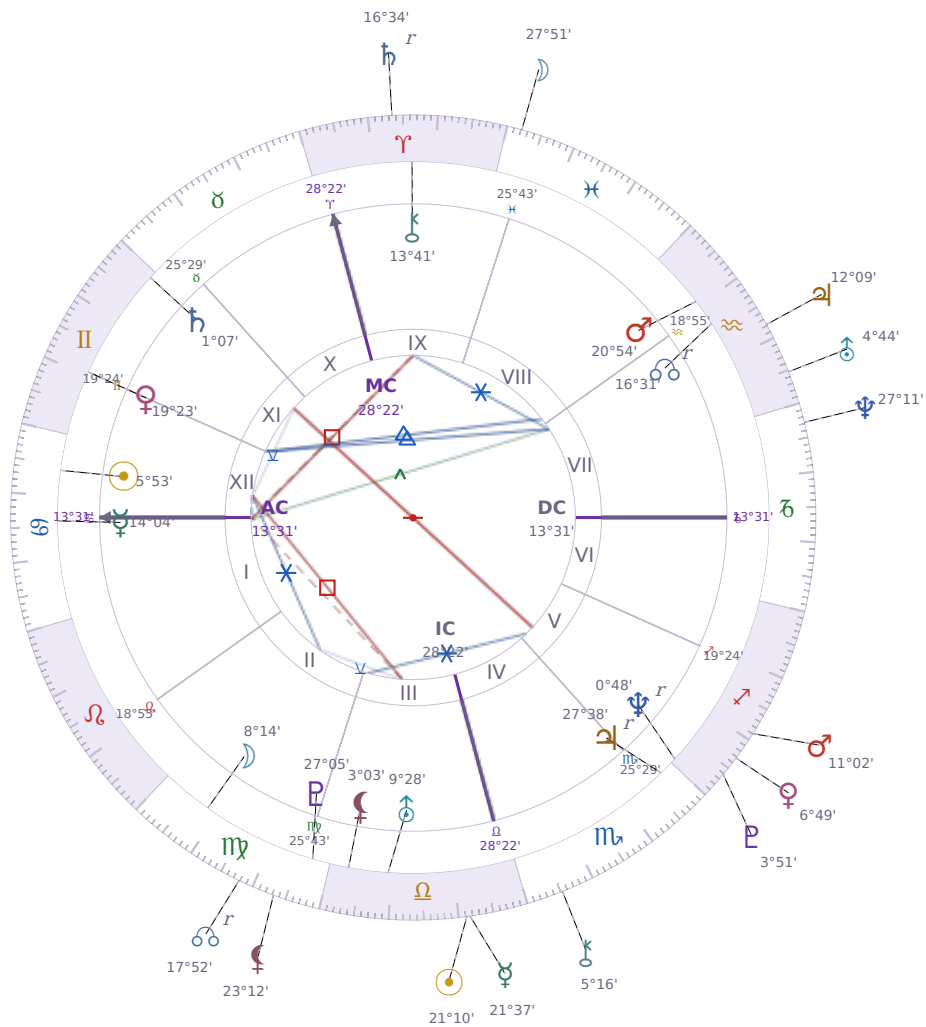

DAILY HOROSCOPE

Elon Reeve Musk

Businessman, entrepreneur, and political figure (born 1971)

♋ Cancer June 28, 1971 07:30 Pretoria

Tuesday, 14 October 1997

TRANSITS FOR TODAY

☉ Sun	in ♎ Libra	21°10'37"
☾ Moon	in ♓ Pisces	27°51'37"
☿ Mercury	in ♎ Libra	21°37'22"
♀ Venus	in ♐ Sagittarius	6°49'20"
♂ Mars	in ♐ Sagittarius	11°02'44"
♃ Jupiter	in ♒ Aquarius	12°09'30"
♄ Saturn	in ♈ Aries Rx	16°34'02"

♅ Uranus	in ♒ Aquarius	4°44'12"
♆ Neptune	in ♑ Capricorn	27°11'18"
♇ Pluto	in ♏ Sagittarius	3°51'17"
♁ Chiron	in ♏ Scorpio	5°16'12"
♁ NNode	in ♍ Virgo Rx	17°52'58"
♁ Lilith	in ♍ Virgo	23°12'19"

NATAL PLANETS

☉ Sun	in ♋ Cancer	5°53'26"	XII
☾ Moon	in ♍ Virgo	8°14'52"	II
☿ Mercury	in ♋ Cancer	14°04'03"	I
♀ Venus	in ♊ Gemini	19°23'48"	XI
♂ Mars	in ♒ Aquarius	20°54'21"	VIII
♃ Jupiter	in ♏ Scorpio	27°38'52"	V Rx
♄ Saturn	in ♊ Gemini	1°07'22"	XI
♅ Uranus	in ♎ Libra	9°28'55"	III
♆ Neptune	in ♏ Sagittarius	0°48'48"	V Rx
♇ Pluto	in ♍ Virgo	27°05'36"	III
♁ Chiron	in ♈ Aries	13°41'50"	IX
♁ North Node	in ♒ Aquarius	16°31'23"	VII Rx
♁ Lilith	in ♎ Libra	3°03'14"	III

KEY DATE

♅ Uranus stations Direct

Uranus turning direct after months backward means **stuck situations finally shift** — delays in tech, contracts, or unusual projects resume their forward motion. What felt **blocked or confusing** about your routines, friendships, or work systems becomes **clearer to act on** now that the planet moves the way it normally does. Most people notice they can **make real changes** instead of just thinking about them, whether that's switching jobs, updating systems, or ending relationships that went nowhere during the retrograde.