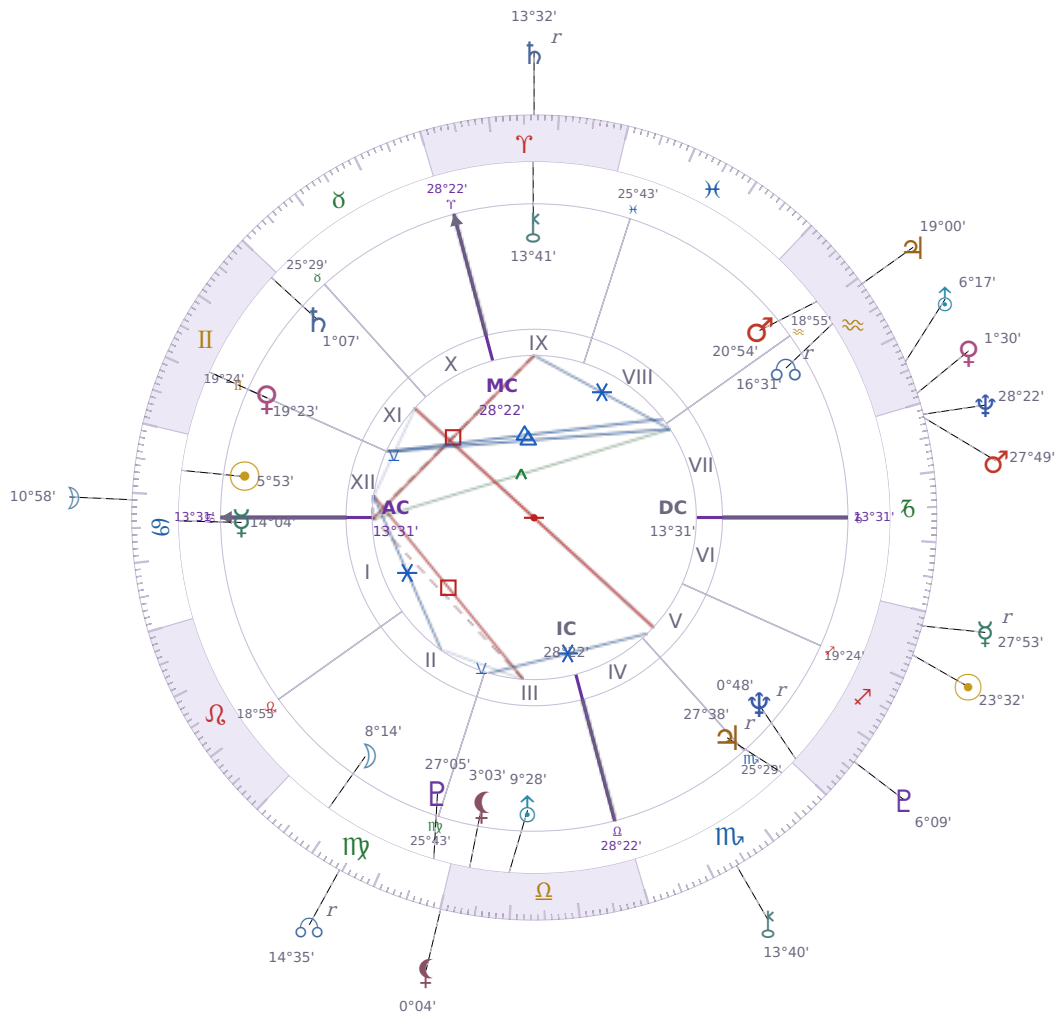

DAILY HOROSCOPE

Elon Reeve Musk

Businessman, entrepreneur, and political figure (born 1971)

♋ Cancer June 28, 1971 07:30 Pretoria

Monday, 15 December 1997

TRANSITS FOR TODAY

☉ Sun	in ♐ Sagittarius	23°32'58"
☾ Moon	in ♋ Cancer	10°58'59"
☿ Mercury	in ♐ Sagittarius Rx	27°53'28"
♀ Venus	in ♒ Aquarius	1°30'11"
♂ Mars	in ♑ Capricorn	27°49'59"
♃ Jupiter	in ♒ Aquarius	19°00'34"
♄ Saturn	in ♈ Aries Rx	13°32'06"

♅ Uranus	in ♒ Aquarius	6°17'16"
♆ Neptune	in ♑ Capricorn	28°22'20"
♇ Pluto	in ♏ Sagittarius	6°09'53"
♁ Chiron	in ♏ Scorpio	13°40'45"
♁ NNode	in ♍ Virgo Rx	14°35'59"
♁ Lilith	in ♎ Libra	0°04'26"

NATAL PLANETS