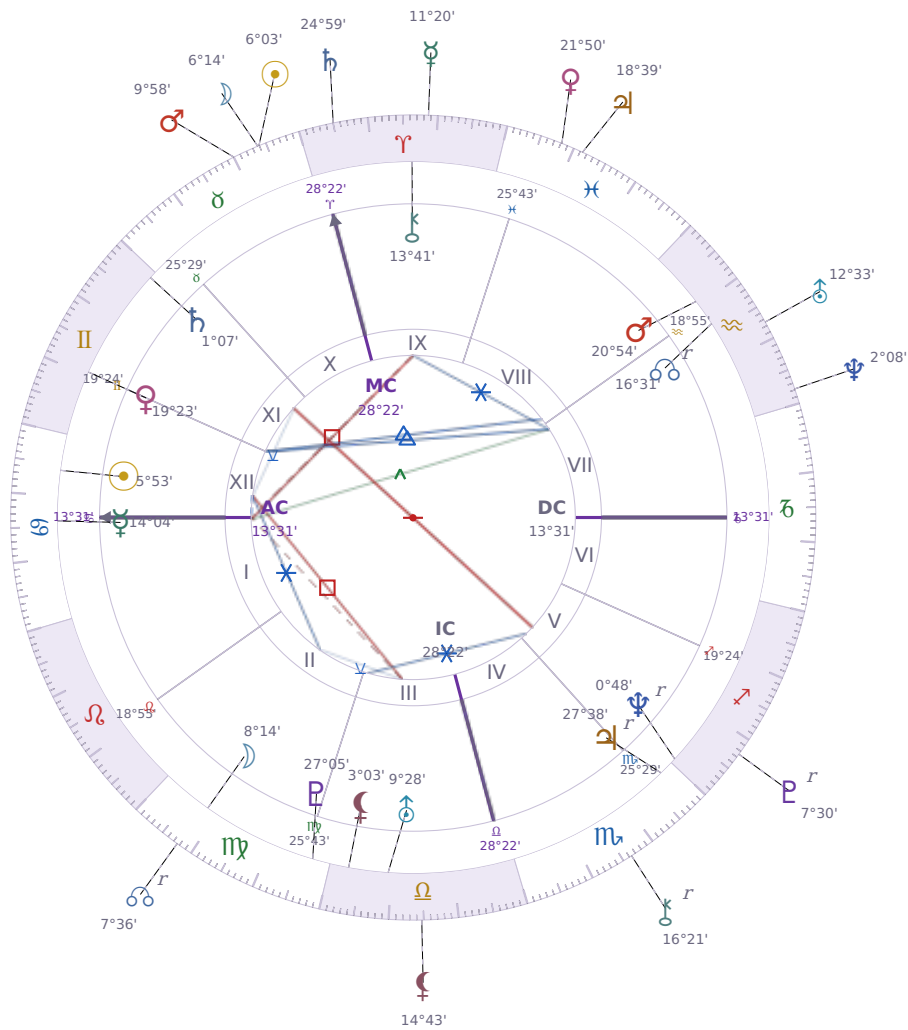

DAILY HOROSCOPE

Elon Reeve Musk

Businessman, entrepreneur, and political figure (born 1971)

♋ Cancer June 28, 1971 07:30 Pretoria

Sunday, 26 April 1998

TRANSITS FOR TODAY

☉ Sun	in ♉ Taurus	6°03'21"
☾ Moon	in ♉ Taurus	6°14'22"
☿ Mercury	in ♈ Aries	11°20'38"
♀ Venus	in ♋ Pisces	21°50'28"
♂ Mars	in ♉ Taurus	9°58'42"
♃ Jupiter	in ♋ Pisces	18°39'08"
♄ Saturn	in ♈ Aries	24°59'19"

♅ Uranus	in ♒ Aquarius	12°33'36"
♆ Neptune	in ♒ Aquarius	2°08'44"
♇ Pluto	in ♐ Sagittarius Rx	7°30'21"
♁ Chiron	in ♏ Scorpio Rx	16°21'08"
♁ NNode	in ♍ Virgo Rx	7°36'32"
♁ Lilith	in ♎ Libra	14°43'36"

NATAL PLANETS

☉ Sun	in ♋ Cancer	5°53'26"	XII
☾ Moon	in ♍ Virgo	8°14'52"	II
☿ Mercury	in ♋ Cancer	14°04'03"	I
♀ Venus	in ♊ Gemini	19°23'48"	XI
♂ Mars	in ♒ Aquarius	20°54'21"	VIII
♃ Jupiter	in ♏ Scorpio	27°38'52"	V Rx
♄ Saturn	in ♊ Gemini	1°07'22"	XI
♅ Uranus	in ♎ Libra	9°28'55"	III
♆ Neptune	in ♐ Sagittarius	0°48'48"	V Rx
♇ Pluto	in ♍ Virgo	27°05'36"	III
♁ Chiron	in ♈ Aries	13°41'50"	IX
♁ North Node	in ♒ Aquarius	16°31'23"	VII Rx
♁ Lilith	in ♎ Libra	3°03'14"	III