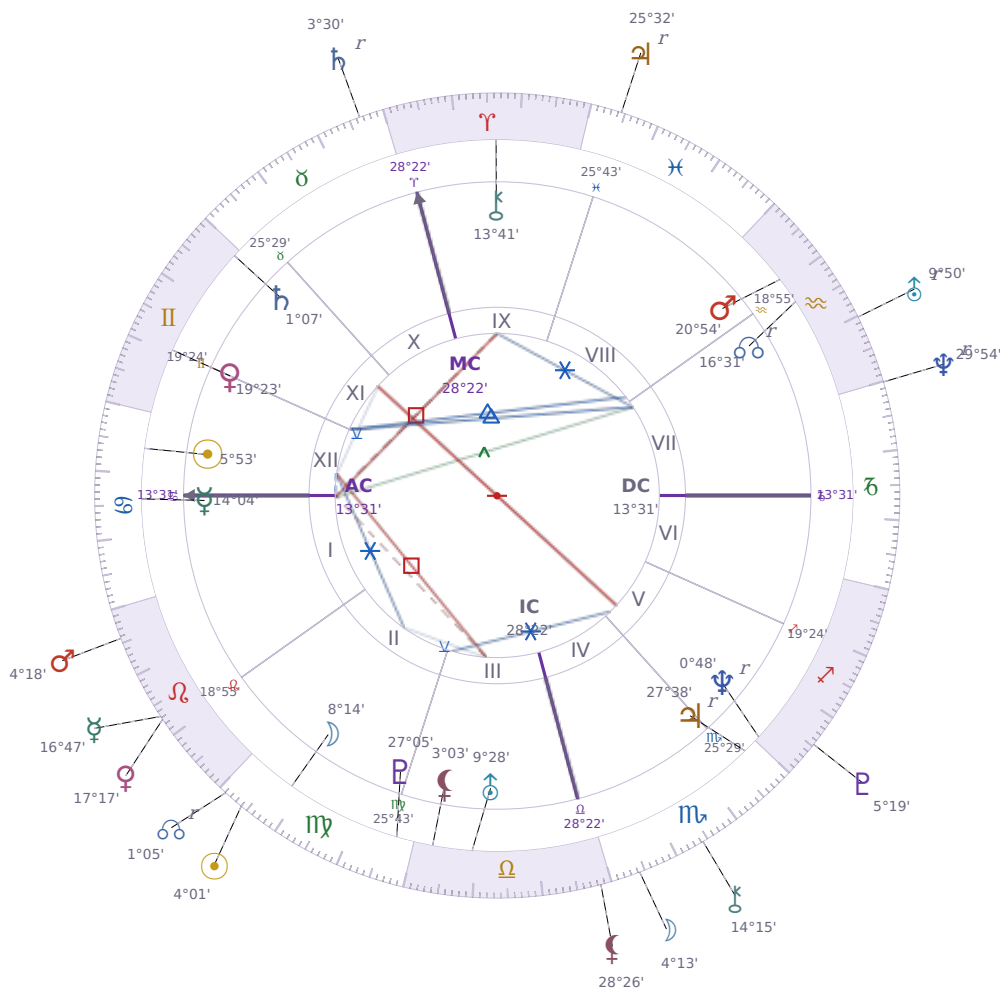

DAILY HOROSCOPE

## Elon Reeve Musk

Businessman, entrepreneur, and political figure (born 1971)

♋ Cancer June 28, 1971 07:30 Pretoria

**Thursday, 27 August 1998**

### TRANSITS FOR TODAY

☉ Sun	in ♍ Virgo	4°01'15"
☾ Moon	in ♏ Scorpio	4°14'00"
☿ Mercury	in ♌ Leo	16°47'43"
♀ Venus	in ♌ Leo	17°17'33"
♂ Mars	in ♌ Leo	4°18'13"
♃ Jupiter	in ♓ Pisces Rx	25°32'47"
♄ Saturn	in ♉ Taurus Rx	3°30'30"