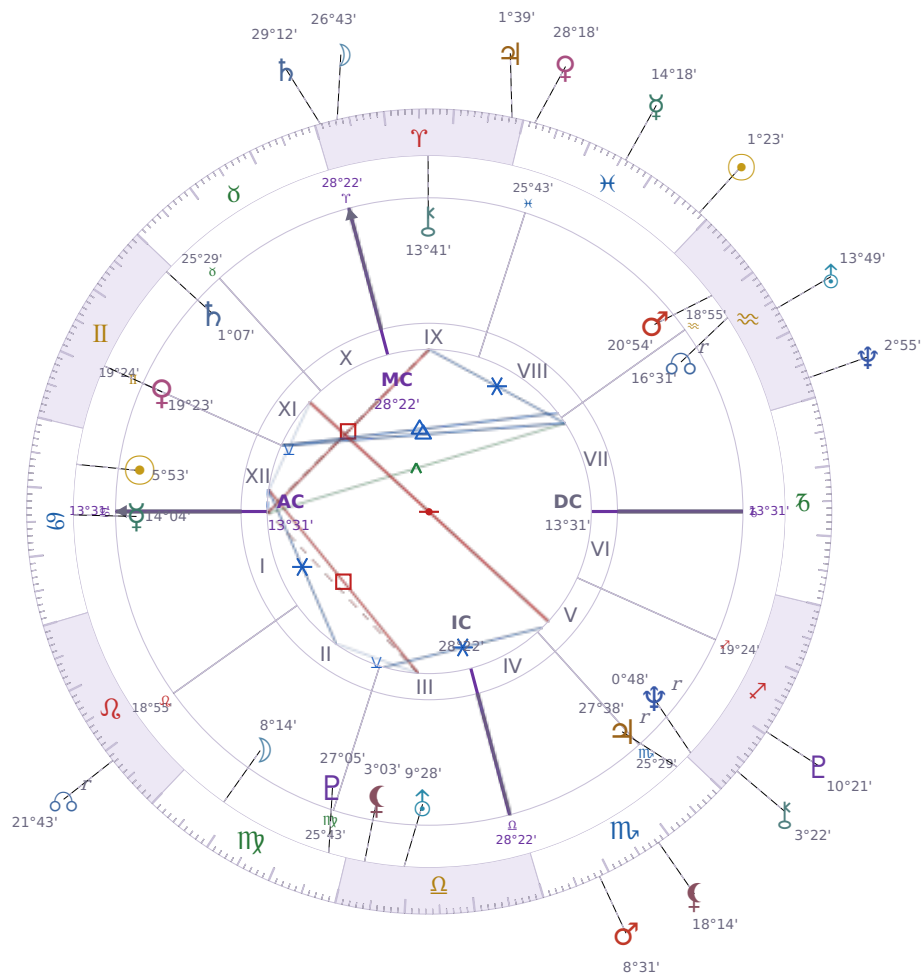

DAILY HOROSCOPE

Elon Reeve Musk

Businessman, entrepreneur, and political figure (born 1971)

♋ Cancer June 28, 1971 07:30 Pretoria

Saturday, 20 February 1999

TRANSITS FOR TODAY

☉ Sun	in ♋ Pisces	1°23'46"
☾ Moon	in ♈ Aries	26°43'41"
☿ Mercury	in ♋ Pisces	14°18'39"
♀ Venus	in ♋ Pisces	28°18'47"
♂ Mars	in ♏ Scorpio	8°31'56"
♃ Jupiter	in ♈ Aries	1°39'20"
♄ Saturn	in ♈ Aries	29°12'42"

♅ Uranus	in ♒ Aquarius	13°49'24"
♆ Neptune	in ♒ Aquarius	2°55'37"
♇ Pluto	in ♐ Sagittarius	10°21'55"
♁ Chiron	in ♐ Sagittarius	3°22'23"
♁ NNode	in ♌ Leo Rx	21°43'20"
♁ Lilith	in ♏ Scorpio	18°14'40"

## KEY TRANSIT FACTORS

Saturday · ♄ Saturn

Colors: Violet

Stone: Obsidian

Number: 8