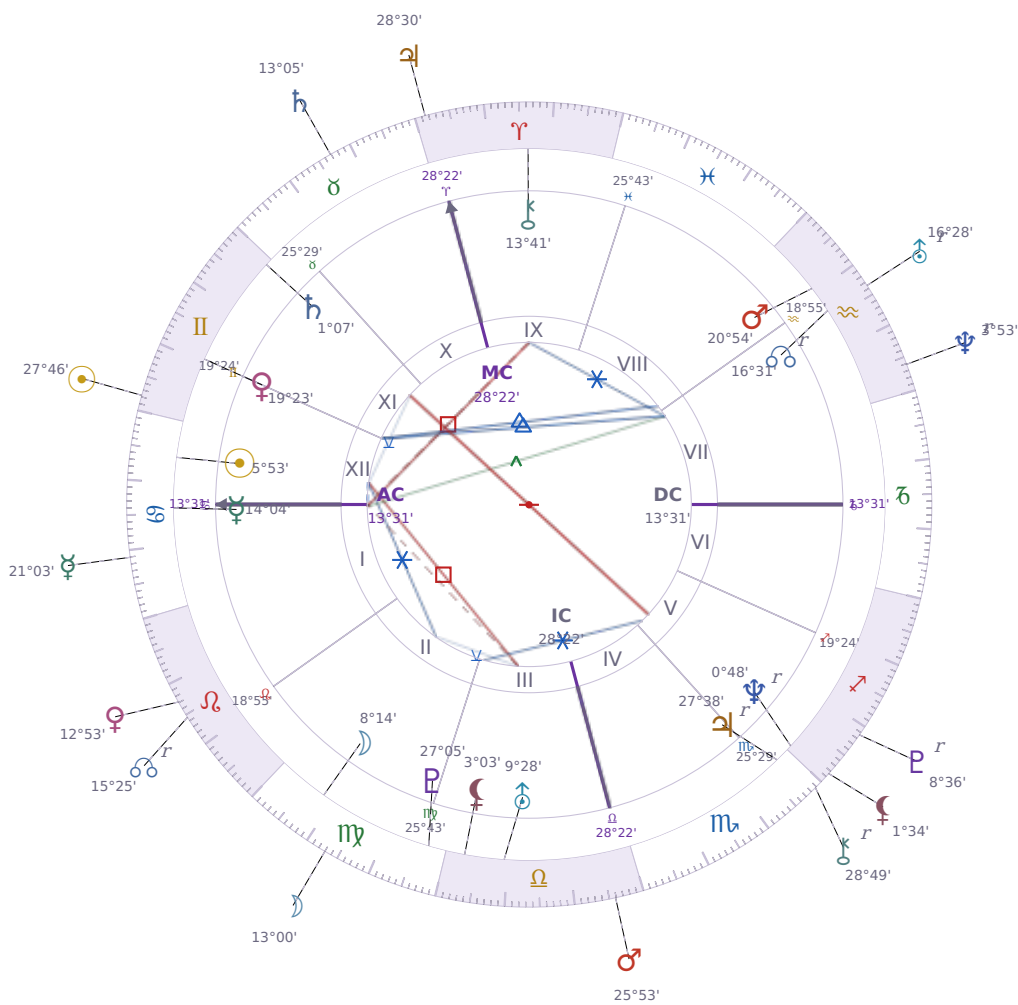

DAILY HOROSCOPE

Elon Reeve Musk

Businessman, entrepreneur, and political figure (born 1971)

♋ Cancer June 28, 1971 07:30 Pretoria

Saturday, 19 June 1999

TRANSITS FOR TODAY

☉ Sun	in ♊ Gemini	27°46'49"
☾ Moon	in ♍ Virgo	13°00'28"
☿ Mercury	in ♋ Cancer	21°03'09"
♀ Venus	in ♌ Leo	12°53'23"
♂ Mars	in ♎ Libra	25°53'58"
♃ Jupiter	in ♈ Aries	28°30'40"
♄ Saturn	in ♉ Taurus	13°05'53"

♅ Uranus	in ♒ Aquarius Rx	16°28'23"
♆ Neptune	in ♒ Aquarius Rx	3°53'32"
♇ Pluto	in ♐ Sagittarius Rx	8°36'47"
♁ Chiron	in ♏ Scorpio Rx	28°49'02"
♁ NNode	in ♌ Leo Rx	15°25'12"
♁ Lilith	in ♐ Sagittarius	1°34'36"

NATAL PLANETS

☉ Sun	in ♋ Cancer	5°53'26"	XII
☾ Moon	in ♍ Virgo	8°14'52"	II
☿ Mercury	in ♋ Cancer	14°04'03"	I
♀ Venus	in ♊ Gemini	19°23'48"	XI
♂ Mars	in ♒ Aquarius	20°54'21"	VIII
♃ Jupiter	in ♏ Scorpio	27°38'52"	V Rx
♄ Saturn	in ♊ Gemini	1°07'22"	XI
♅ Uranus	in ♎ Libra	9°28'55"	III
♆ Neptune	in ♐ Sagittarius	0°48'48"	V Rx
♇ Pluto	in ♍ Virgo	27°05'36"	III
♁ Chiron	in ♈ Aries	13°41'50"	IX
♁ North Node	in ♒ Aquarius	16°31'23"	VII Rx
♁ Lilith	in ♎ Libra	3°03'14"	III

Saturday · ♄ Saturn

Colors: Violet

Stone: Obsidian

Number: 8