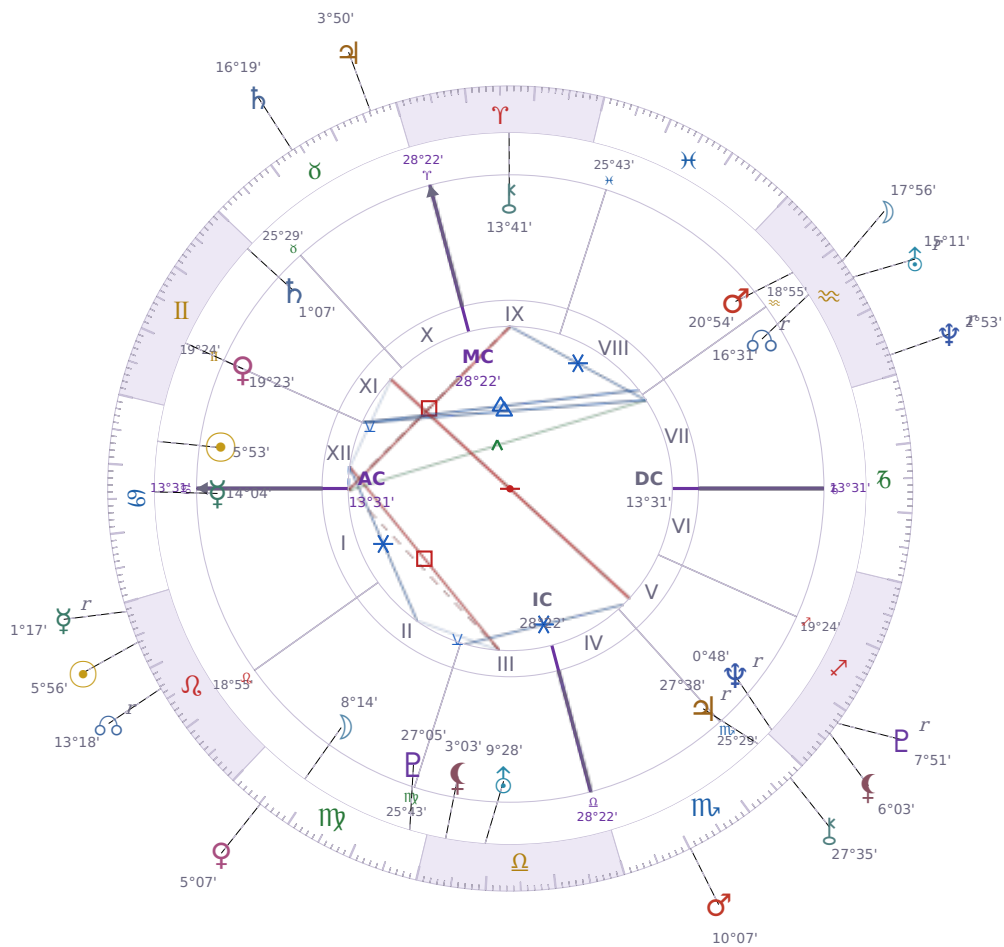

DAILY HOROSCOPE

Elon Reeve Musk

Businessman, entrepreneur, and political figure (born 1971)

♋ Cancer June 28, 1971 07:30 Pretoria

Thursday, 29 July 1999

TRANSITS FOR TODAY

☉ Sun	in ♌ Leo	5°56'23"
☾ Moon	in ♒ Aquarius	17°56'33"
☿ Mercury	in ♌ Leo Rx	1°17'42"
♀ Venus	in ♍ Virgo	5°07'25"
♂ Mars	in ♏ Scorpio	10°07'18"
♃ Jupiter	in ♉ Taurus	3°50'43"
♄ Saturn	in ♉ Taurus	16°19'01"

♅ Uranus	in ♒ Aquarius Rx	15°11'03"
♆ Neptune	in ♒ Aquarius Rx	2°53'30"
♇ Pluto	in ♐ Sagittarius Rx	7°51'05"
♁ Chiron	in ♏ Scorpio	27°35'32"
♁ NNode	in ♌ Leo Rx	13°18'08"
♁ Lilith	in ♐ Sagittarius	6°03'13"