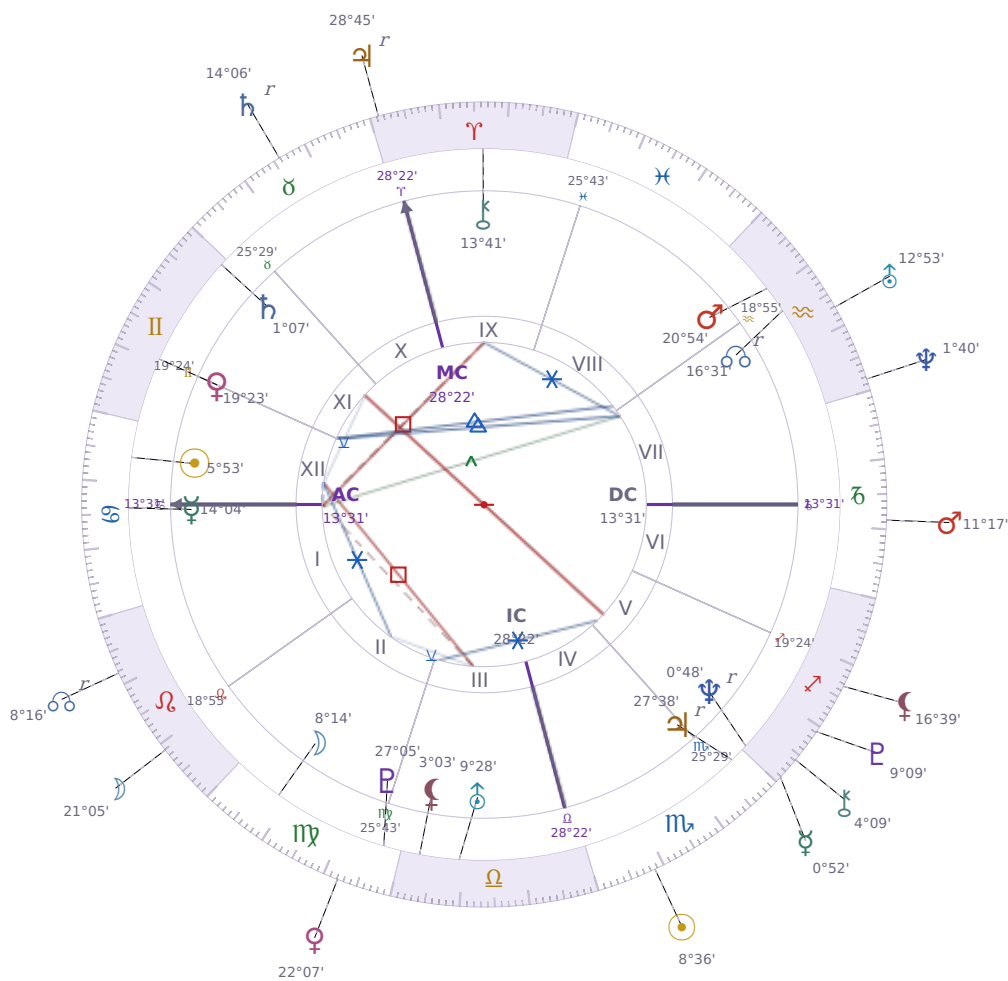

DAILY HOROSCOPE

Elon Reeve Musk

Businessman, entrepreneur, and political figure (born 1971)

♋ Cancer June 28, 1971 07:30 Pretoria

Monday, 1 November 1999

TRANSITS FOR TODAY

☉ Sun	in ♏ Scorpio	8°36'43"
☾ Moon	in ♌ Leo	21°05'34"
☿ Mercury	in ♐ Sagittarius	0°52'33"
♀ Venus	in ♍ Virgo	22°07'46"
♂ Mars	in ♐ Capricorn	11°17'45"
♃ Jupiter	in ♈ Aries Rx	28°45'27"
♄ Saturn	in ♉ Taurus Rx	14°06'35"

♅ Uranus	in ♒ Aquarius	12°53'56"
♆ Neptune	in ♒ Aquarius	1°40'58"
♇ Pluto	in ♐ Sagittarius	9°09'37"
♁ Chiron	in ♐ Sagittarius	4°09'49"
♁ NNode	in ♌ Leo Rx	8°16'14"
♁ Lilith	in ♐ Sagittarius	16°39'58"

## NATAL PLANETS

☉ Sun	in ♋ Cancer	5°53'26"	XII
☾ Moon	in ♍ Virgo	8°14'52"	II
☿ Mercury	in ♋ Cancer	14°04'03"	I
♀ Venus	in ♊ Gemini	19°23'48"	XI
♂ Mars	in ♒ Aquarius	20°54'21"	VIII
♃ Jupiter	in ♏ Scorpio	27°38'52"	V Rx
♄ Saturn	in ♊ Gemini	1°07'22"	XI
♅ Uranus	in ♎ Libra	9°28'55"	III
♆ Neptune	in ♐ Sagittarius	0°48'48"	V Rx
♇ Pluto	in ♍ Virgo	27°05'36"	III
♁ Chiron	in ♈ Aries	13°41'50"	IX
♁ North Node	in ♒ Aquarius	16°31'23"	VII Rx
♁ Lilith	in ♎ Libra	3°03'14"	III

## KEY TRANSIT FACTORS