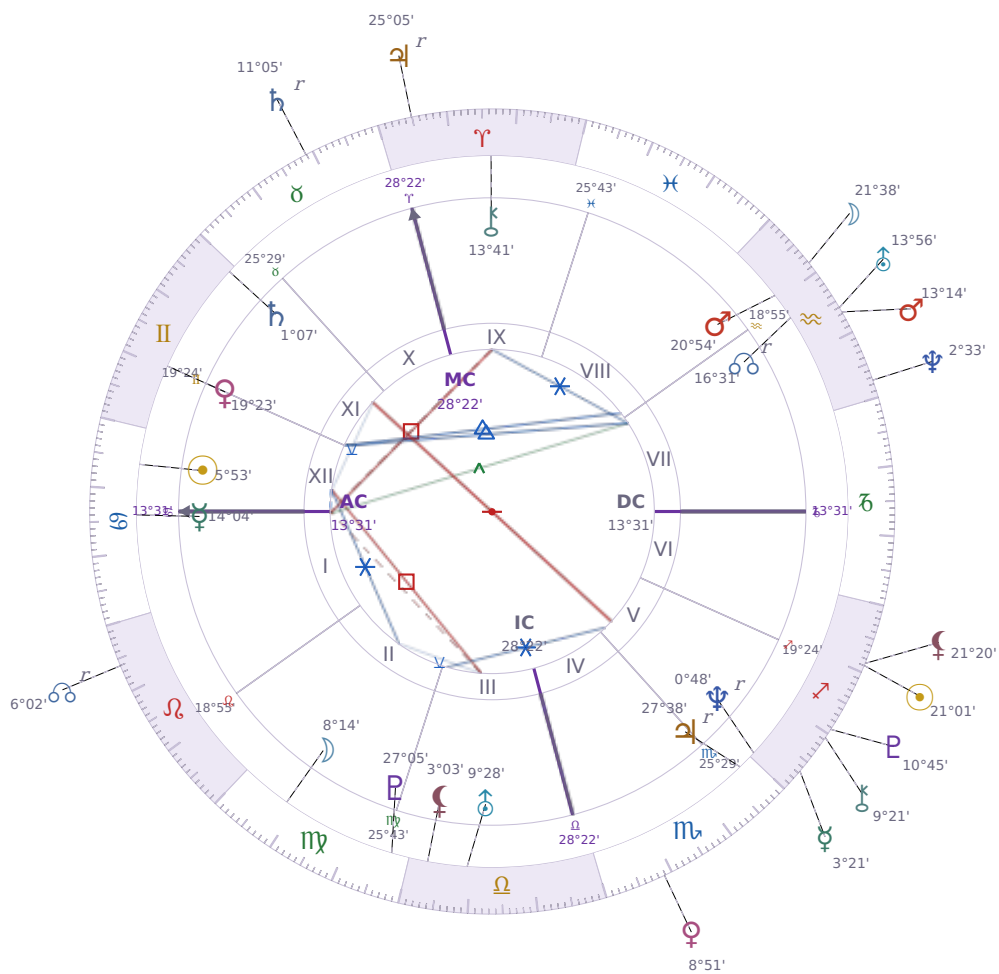

DAILY HOROSCOPE

Elon Reeve Musk

Businessman, entrepreneur, and political figure (born 1971)

♋ Cancer June 28, 1971 07:30 Pretoria

Monday, 13 December 1999

TRANSITS FOR TODAY

☉ Sun	in ♐ Sagittarius	21°01'23"
☾ Moon	in ♒ Aquarius	21°38'04"
☿ Mercury	in ♐ Sagittarius	3°21'43"
♀ Venus	in ♏ Scorpio	8°51'03"
♂ Mars	in ♒ Aquarius	13°14'29"
♃ Jupiter	in ♈ Aries Rx	25°05'54"
♄ Saturn	in ♉ Taurus Rx	11°05'08"

♅ Uranus	in ♒ Aquarius	13°56'35"
♆ Neptune	in ♒ Aquarius	2°33'49"
♇ Pluto	in ♐ Sagittarius	10°45'00"
♁ Chiron	in ♐ Sagittarius	9°21'04"
♁ NNode	in ♌ Leo Rx	6°02'48"
♁ Lilith	in ♐ Sagittarius	21°20'54"

NATAL PLANETS

☉ Sun	in ♋ Cancer	5°53'26"	XII
☾ Moon	in ♍ Virgo	8°14'52"	II
☿ Mercury	in ♋ Cancer	14°04'03"	I
♀ Venus	in ♊ Gemini	19°23'48"	XI
♂ Mars	in ♒ Aquarius	20°54'21"	VIII
♃ Jupiter	in ♏ Scorpio	27°38'52"	V Rx
♄ Saturn	in ♊ Gemini	1°07'22"	XI
♅ Uranus	in ♎ Libra	9°28'55"	III
♆ Neptune	in ♐ Sagittarius	0°48'48"	V Rx
♇ Pluto	in ♍ Virgo	27°05'36"	III
♁ Chiron	in ♈ Aries	13°41'50"	IX
♁ North Node	in ♒ Aquarius	16°31'23"	VII Rx
♁ Lilith	in ♎ Libra	3°03'14"	III