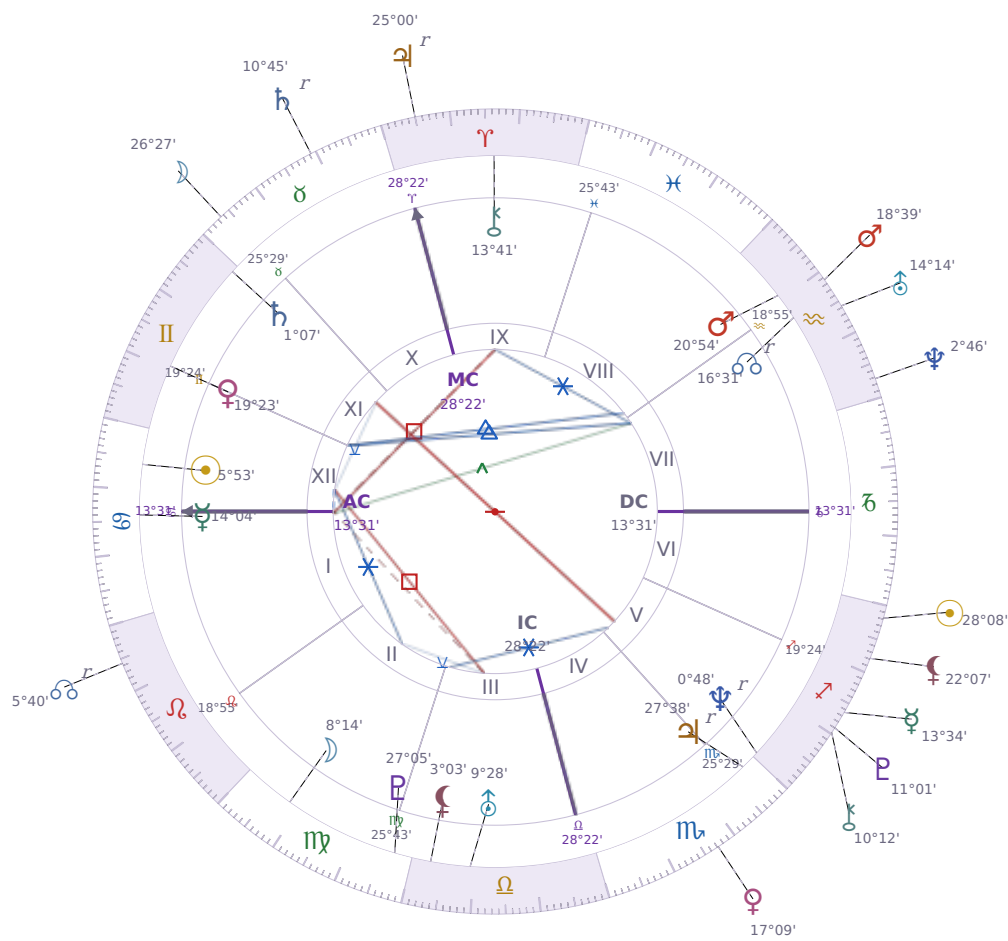

DAILY HOROSCOPE

Elon Reeve Musk

Businessman, entrepreneur, and political figure (born 1971)

♋ Cancer June 28, 1971 07:30 Pretoria

Monday, 20 December 1999

TRANSITS FOR TODAY

☉ Sun	in ♏ Sagittarius	28°08'43"
☾ Moon	in ♉ Taurus	26°27'29"
☿ Mercury	in ♏ Sagittarius	13°34'56"
♀ Venus	in ♏ Scorpio	17°09'09"
♂ Mars	in ♏ Aquarius	18°39'35"
♃ Jupiter	in ♈ Aries Rx	25°00'35"
♄ Saturn	in ♉ Taurus Rx	10°45'42"

♅ Uranus	in ♒ Aquarius	14°14'22"
♆ Neptune	in ♒ Aquarius	2°47'00"
♇ Pluto	in ♐ Sagittarius	11°01'00"
♁ Chiron	in ♐ Sagittarius	10°12'18"
♁ NNode	in ♌ Leo Rx	5°40'33"
♁ Lilith	in ♐ Sagittarius	22°07'41"