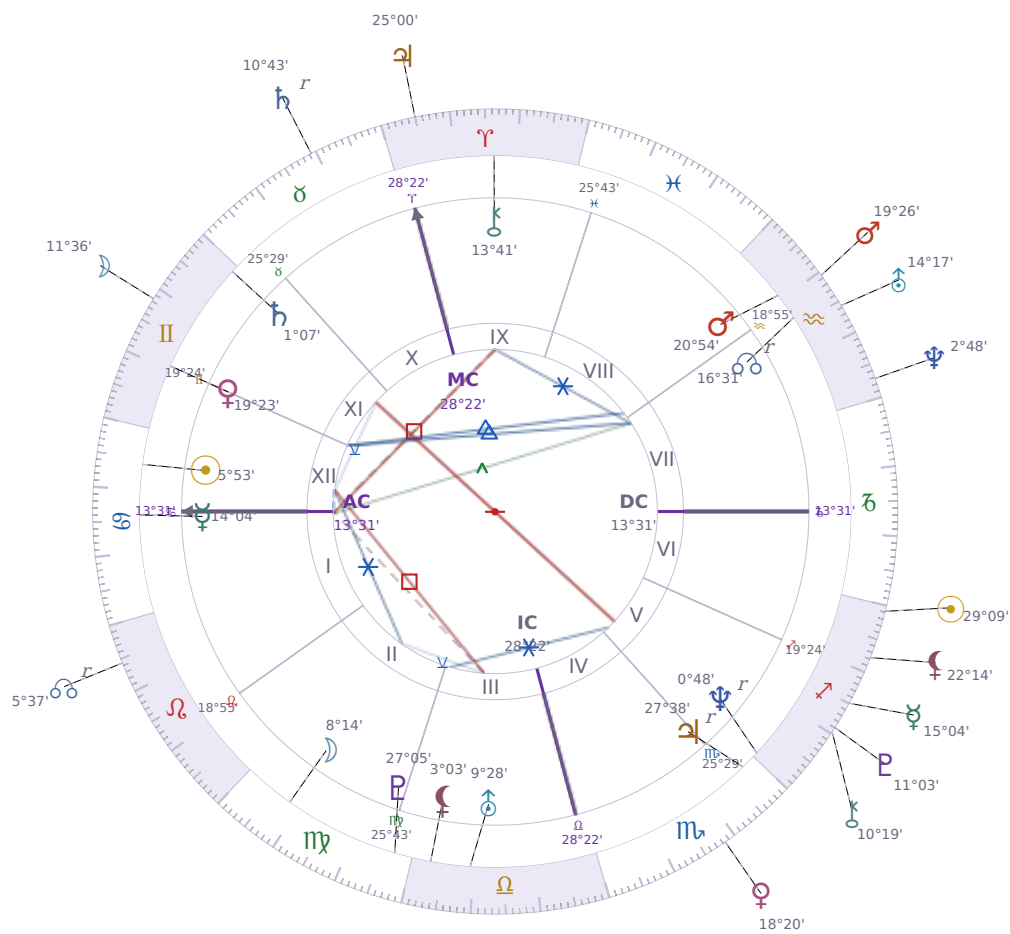

DAILY HOROSCOPE

Elon Reeve Musk

Businessman, entrepreneur, and political figure (born 1971)

♋ Cancer June 28, 1971 07:30 Pretoria

Tuesday, 21 December 1999

TRANSITS FOR TODAY

☉ Sun	in ♐ Sagittarius	29°09'47"
☾ Moon	in ♊ Gemini	11°36'20"
☿ Mercury	in ♐ Sagittarius	15°04'40"
♀ Venus	in ♏ Scorpio	18°20'44"
♂ Mars	in ♒ Aquarius	19°26'04"
♃ Jupiter	in ♈ Aries	25°00'40"
♄ Saturn	in ♉ Taurus Rx	10°43'19"

♅ Uranus	in ♒ Aquarius	14°17'03"
♆ Neptune	in ♒ Aquarius	2°48'58"
♇ Pluto	in ♐ Sagittarius	11°03'16"
♁ Chiron	in ♐ Sagittarius	10°19'32"
♁ NNode	in ♌ Leo Rx	5°37'23"
♁ Lilith	in ♐ Sagittarius	22°14'22"

## NATAL PLANETS

☉ Sun	in ♋ Cancer	5°53'26"	XII
☾ Moon	in ♍ Virgo	8°14'52"	II
☿ Mercury	in ♋ Cancer	14°04'03"	I
♀ Venus	in ♊ Gemini	19°23'48"	XI
♂ Mars	in ♒ Aquarius	20°54'21"	VIII
♃ Jupiter	in ♏ Scorpio	27°38'52"	V Rx
♄ Saturn	in ♊ Gemini	1°07'22"	XI
♅ Uranus	in ♎ Libra	9°28'55"	III
♆ Neptune	in ♐ Sagittarius	0°48'48"	V Rx
♇ Pluto	in ♍ Virgo	27°05'36"	III
♁ Chiron	in ♈ Aries	13°41'50"	IX
♁ North Node	in ♒ Aquarius	16°31'23"	VII Rx
♁ Lilith	in ♎ Libra	3°03'14"	III

### ♃ Jupiter stations Direct

*Jupiter* turning **direct again** means opportunities and decisions that felt stuck or unclear over the past months can finally move ahead with real momentum. What becomes **clearer now** is whether plans, applications, or deals are actually going to work — delays lift and you get actual answers instead of waiting. **Growth starts moving** in the areas where *Jupiter* sits in your chart, so watch for openings in money, work, relationships, or learning that were on pause during the retrograde.