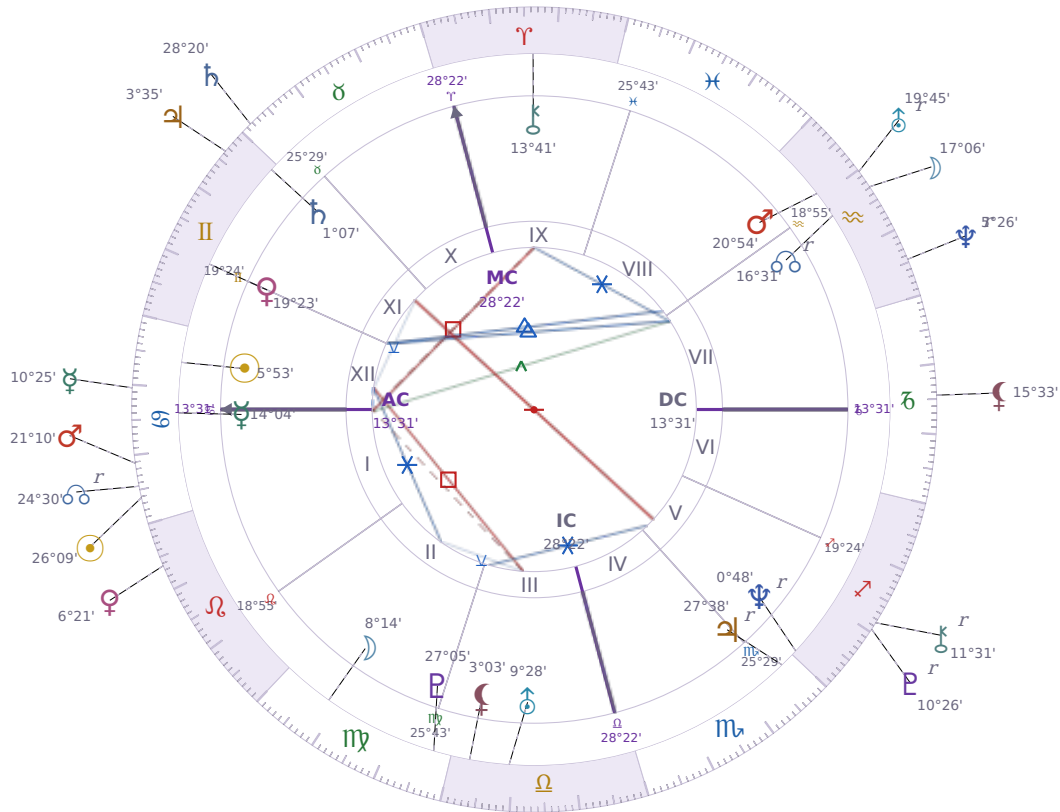

DAILY HOROSCOPE

Elon Reeve Musk

Businessman, entrepreneur, and political figure (born 1971)

♋ Cancer June 28, 1971 07:30 Pretoria

Tuesday, 18 July 2000

TRANSITS FOR TODAY

☉ Sun	in ♋ Cancer	26°09'17"
☾ Moon	in ♏ Aquarius	17°06'51"
☿ Mercury	in ♋ Cancer	10°25'36"
♀ Venus	in ♌ Leo	6°21'01"
♂ Mars	in ♋ Cancer	21°10'43"
♃ Jupiter	in ♊ Gemini	3°35'40"
♄ Saturn	in ♋ Taurus	28°20'48"

♅ Uranus	in ♒ Aquarius Rx	19°45'24"
♆ Neptune	in ♒ Aquarius Rx	5°26'01"
♇ Pluto	in ♐ Sagittarius Rx	10°26'30"
♁ Chiron	in ♐ Sagittarius Rx	11°31'48"
♋ NNode	in ♋ Cancer Rx	24°30'10"
♁ Lilith	in ♑ Capricorn	15°33'15"

NATAL PLANETS

☉ Sun	in ♋ Cancer	5°53'26"	XII
☾ Moon	in ♍ Virgo	8°14'52"	II
☿ Mercury	in ♋ Cancer	14°04'03"	I
♀ Venus	in ♊ Gemini	19°23'48"	XI
♂ Mars	in ♒ Aquarius	20°54'21"	VIII
♃ Jupiter	in ♏ Scorpio	27°38'52"	V Rx
♄ Saturn	in ♊ Gemini	1°07'22"	XI
♅ Uranus	in ♎ Libra	9°28'55"	III
♆ Neptune	in ♐ Sagittarius	0°48'48"	V Rx
♇ Pluto	in ♍ Virgo	27°05'36"	III
♁ Chiron	in ♈ Aries	13°41'50"	IX
♋ North Node	in ♒ Aquarius	16°31'23"	VII Rx
♁ Lilith	in ♎ Libra	3°03'14"	III