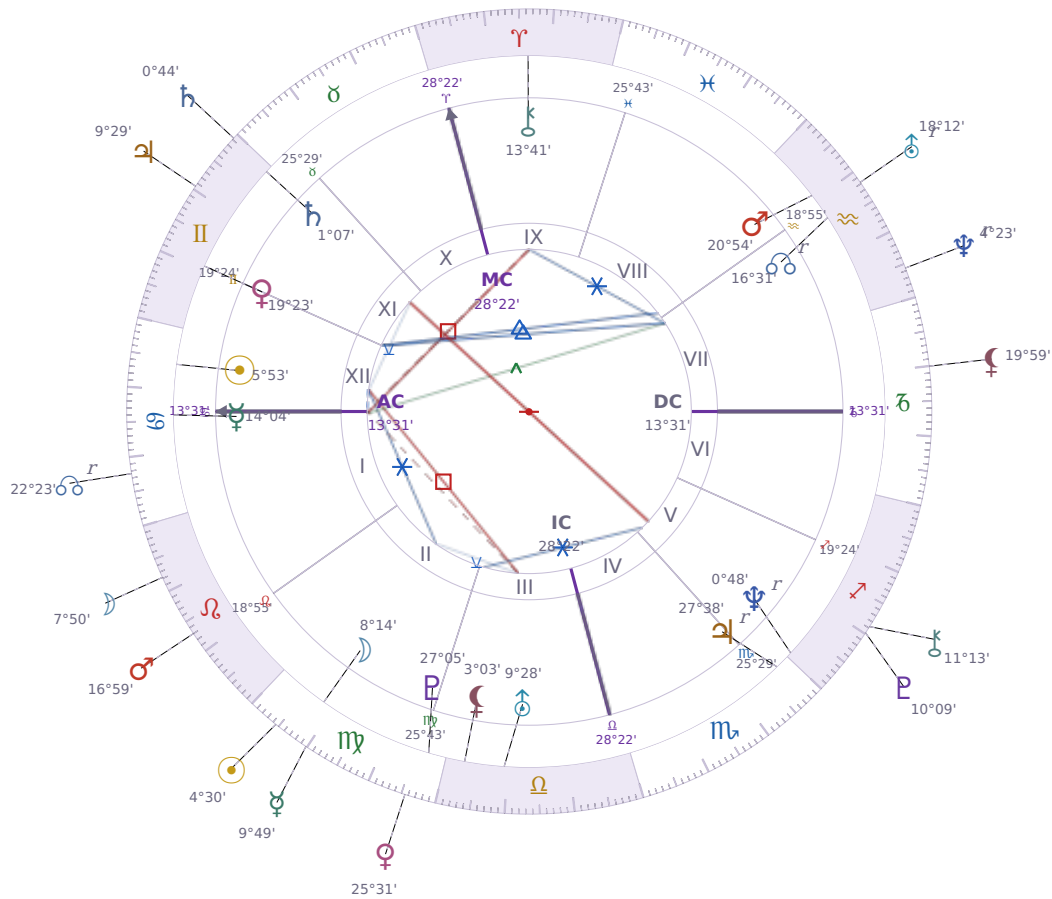

DAILY HOROSCOPE

Elon Reeve Musk

Businessman, entrepreneur, and political figure (born 1971)

♋ Cancer June 28, 1971 07:30 Pretoria

Sunday, 27 August 2000

TRANSITS FOR TODAY

☉ Sun	in ♍ Virgo	4°30'38"
☾ Moon	in ♌ Leo	7°50'36"
☿ Mercury	in ♍ Virgo	9°49'13"
♀ Venus	in ♍ Virgo	25°31'10"
♂ Mars	in ♌ Leo	16°59'20"
♃ Jupiter	in ♊ Gemini	9°29'13"
♄ Saturn	in ♊ Gemini	0°44'59"

♅ Uranus	in ♒ Aquarius Rx	18°12'31"
♆ Neptune	in ♒ Aquarius Rx	4°23'47"
♇ Pluto	in ♏ Sagittarius	10°09'51"
♁ Chiron	in ♏ Sagittarius	11°13'03"
♁ NNode	in ♋ Cancer Rx	22°23'04"
♁ Lilith	in ♑ Capricorn	19°59'04"

NATAL PLANETS

☉ Sun	in ♋ Cancer	5°53'26"	XII
☾ Moon	in ♍ Virgo	8°14'52"	II
☿ Mercury	in ♋ Cancer	14°04'03"	I
♀ Venus	in ♊ Gemini	19°23'48"	XI
♂ Mars	in ♒ Aquarius	20°54'21"	VIII
♃ Jupiter	in ♏ Scorpio	27°38'52"	V Rx
♄ Saturn	in ♊ Gemini	1°07'22"	XI
♅ Uranus	in ♎ Libra	9°28'55"	III
♆ Neptune	in ♏ Sagittarius	0°48'48"	V Rx
♇ Pluto	in ♍ Virgo	27°05'36"	III
♁ Chiron	in ♈ Aries	13°41'50"	IX
♁ North Node	in ♒ Aquarius	16°31'23"	VII Rx
♁ Lilith	in ♎ Libra	3°03'14"	III