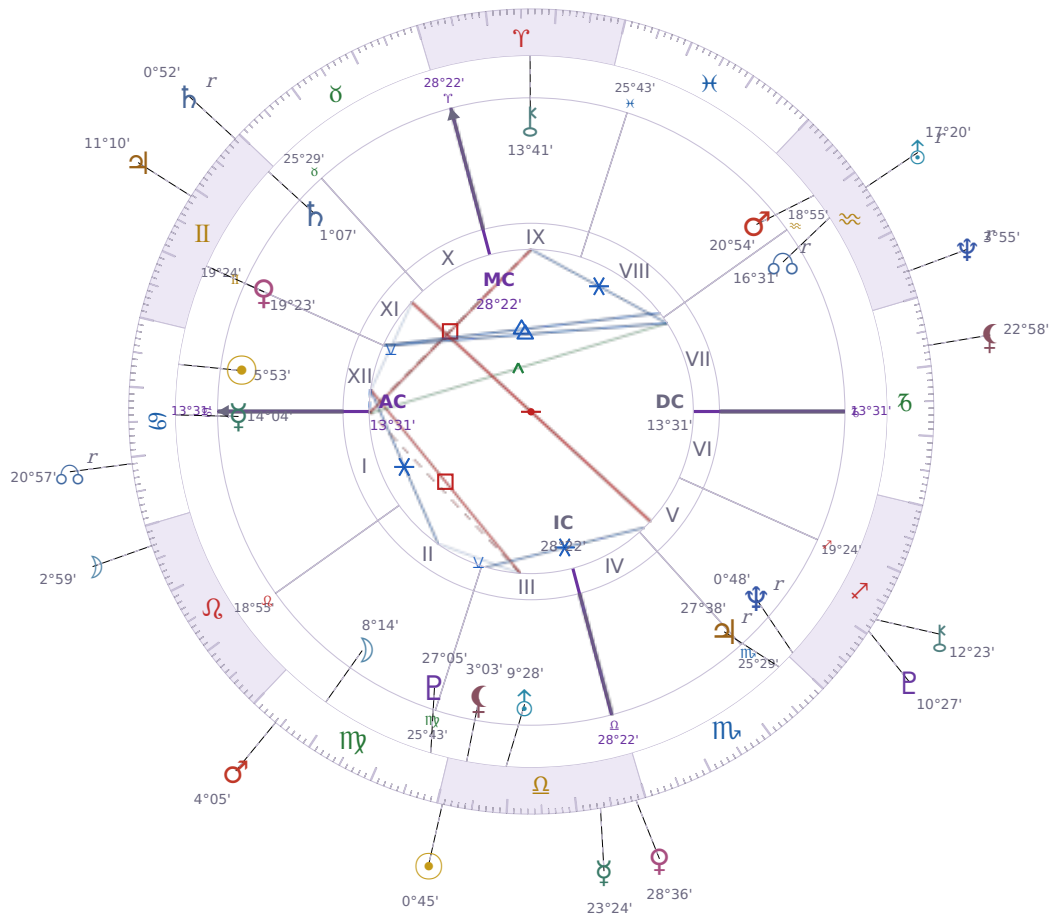

DAILY HOROSCOPE

**Elon Reeve Musk**

Businessman, entrepreneur, and political figure (born 1971)

♋ Cancer June 28, 1971 07:30 Pretoria

**Saturday, 23 September 2000**

TRANSITS FOR TODAY

☉ Sun	in ♎ Libra	0°45'23"
☾ Moon	in ♌ Leo	2°59'12"
☿ Mercury	in ♎ Libra	23°24'51"
♀ Venus	in ♎ Libra	28°36'11"
♂ Mars	in ♍ Virgo	4°05'17"
♃ Jupiter	in ♊ Gemini	11°10'24"
♄ Saturn	in ♊ Gemini <span style="color: red;">Rx</span>	0°52'11"

♅ Uranus	in ♒ Aquarius Rx	17°20'03"
♆ Neptune	in ♒ Aquarius Rx	3°55'21"
♇ Pluto	in ♐ Sagittarius	10°27'40"
♁ Chiron	in ♐ Sagittarius	12°23'38"
♁ NNode	in ♋ Cancer Rx	20°57'16"
♁ Lilith	in ♑ Capricorn	22°58'26"