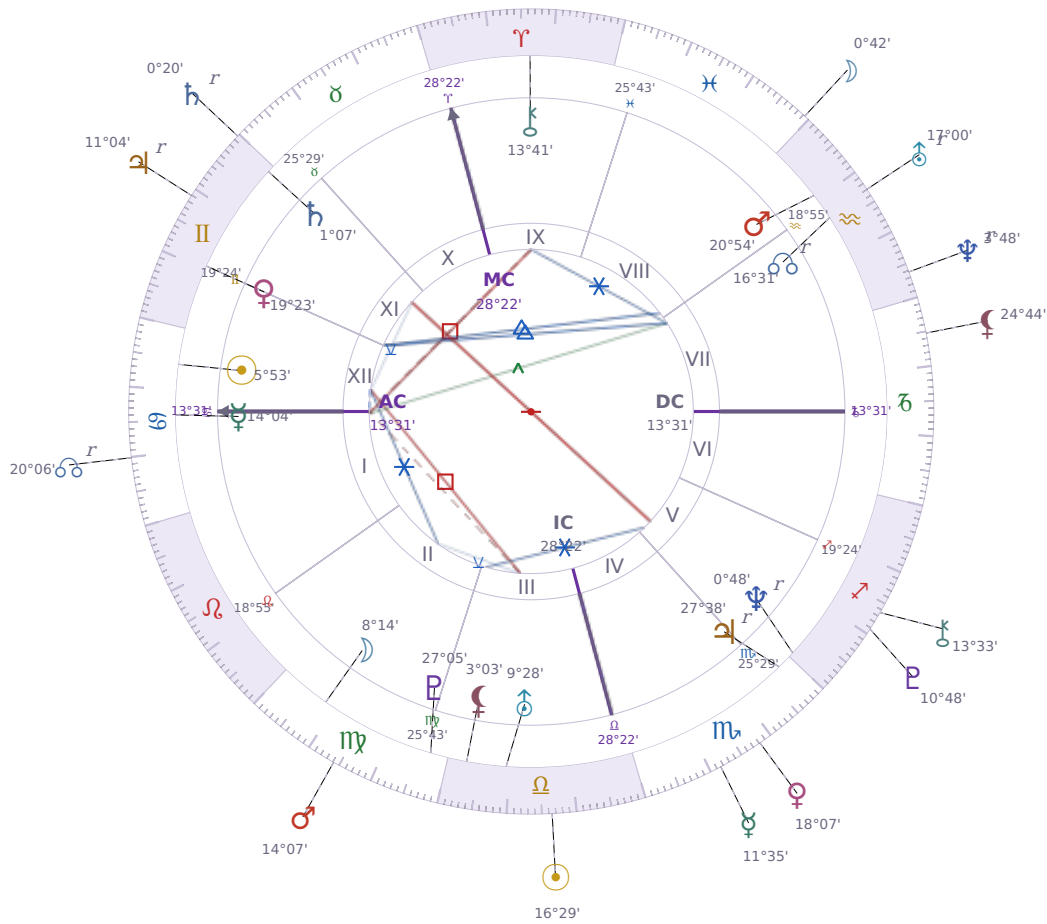

DAILY HOROSCOPE

Elon Reeve Musk

Businessman, entrepreneur, and political figure (born 1971)

♋ Cancer June 28, 1971 07:30 Pretoria

Monday, 9 October 2000

TRANSITS FOR TODAY

☉ Sun	in ♎ Libra	16°29'46"
☾ Moon	in ♓ Pisces	0°42'46"
☿ Mercury	in ♏ Scorpio	11°35'50"
♀ Venus	in ♏ Scorpio	18°07'46"
♂ Mars	in ♍ Virgo	14°07'09"
♃ Jupiter	in ♊ Gemini Rx	11°04'04"
♄ Saturn	in ♊ Gemini Rx	0°20'05"

♅ Uranus	in ♒ Aquarius Rx	17°01'00"
♆ Neptune	in ♒ Aquarius Rx	3°48'02"
♇ Pluto	in ♐ Sagittarius	10°48'50"
♁ Chiron	in ♐ Sagittarius	13°33'20"
♊ NNode	in ♋ Cancer Rx	20°06'25"
♁ Lilith	in ♑ Capricorn	24°44'45"