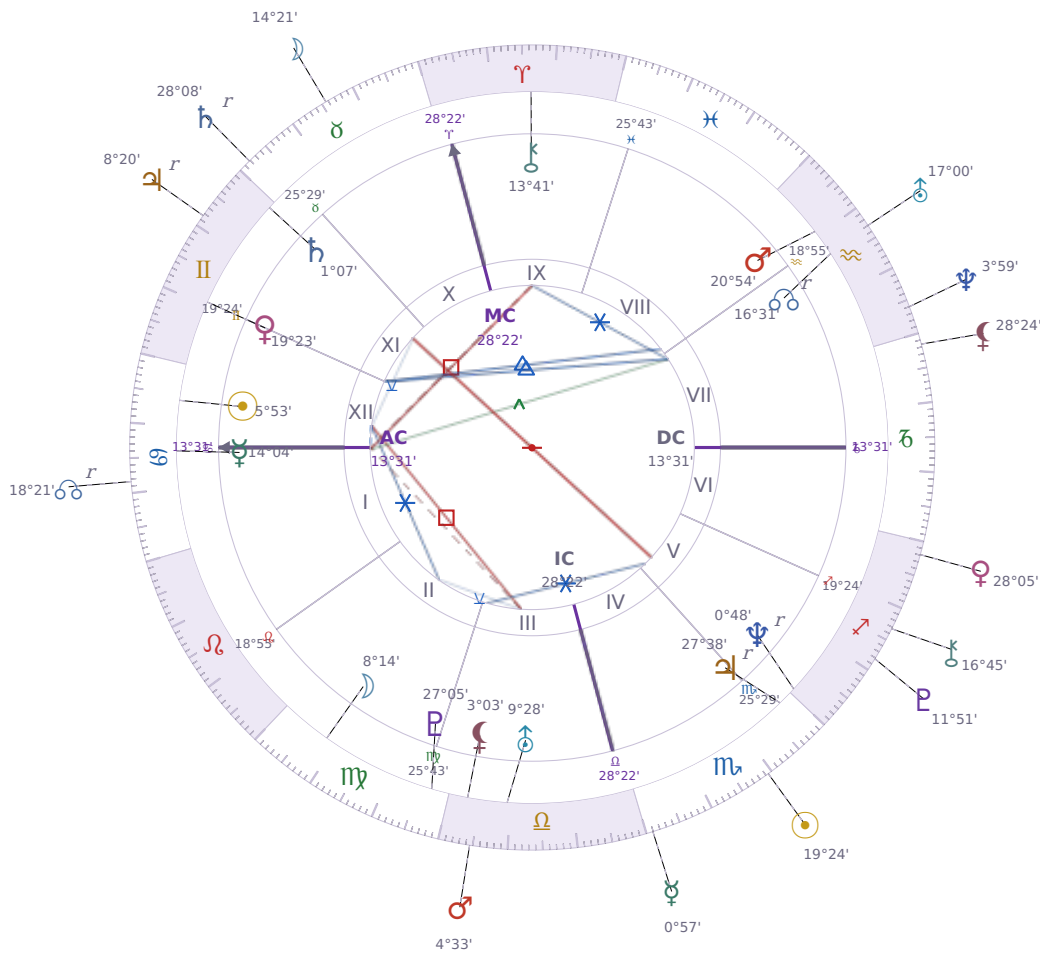

DAILY HOROSCOPE

Elon Reeve Musk

Businessman, entrepreneur, and political figure (born 1971)

♋ Cancer June 28, 1971 07:30 Pretoria

Saturday, 11 November 2000

TRANSITS FOR TODAY

☉ Sun	in ♏ Scorpio	19°24'09"
☾ Moon	in ♉ Taurus	14°21'25"
☿ Mercury	in ♏ Scorpio	0°57'02"
♀ Venus	in ♐ Sagittarius	28°05'13"
♂ Mars	in ♎ Libra	4°33'43"
♃ Jupiter	in ♊ Gemini Rx	8°20'22"
♄ Saturn	in ♉ Taurus Rx	28°08'28"

♅ Uranus	in ♒ Aquarius	17°00'09"
♆ Neptune	in ♒ Aquarius	3°59'36"
♇ Pluto	in ♏ Sagittarius	11°51'33"
♁ Chiron	in ♏ Sagittarius	16°45'13"
♁ NNode	in ♋ Cancer Rx	18°21'33"
♁ Lilith	in ♑ Capricorn	28°24'02"

## NATAL PLANETS

☉ Sun	in ♋ Cancer	5°53'26"	XII
☾ Moon	in ♍ Virgo	8°14'52"	II
☿ Mercury	in ♋ Cancer	14°04'03"	I
♀ Venus	in ♊ Gemini	19°23'48"	XI
♂ Mars	in ♒ Aquarius	20°54'21"	VIII
♃ Jupiter	in ♏ Scorpio	27°38'52"	V Rx
♄ Saturn	in ♊ Gemini	1°07'22"	XI
♅ Uranus	in ♎ Libra	9°28'55"	III
♆ Neptune	in ♏ Sagittarius	0°48'48"	V Rx
♇ Pluto	in ♍ Virgo	27°05'36"	III
♁ Chiron	in ♈ Aries	13°41'50"	IX
♁ North Node	in ♒ Aquarius	16°31'23"	VII Rx
♁ Lilith	in ♎ Libra	3°03'14"	III

## KEY TRANSIT FACTORS