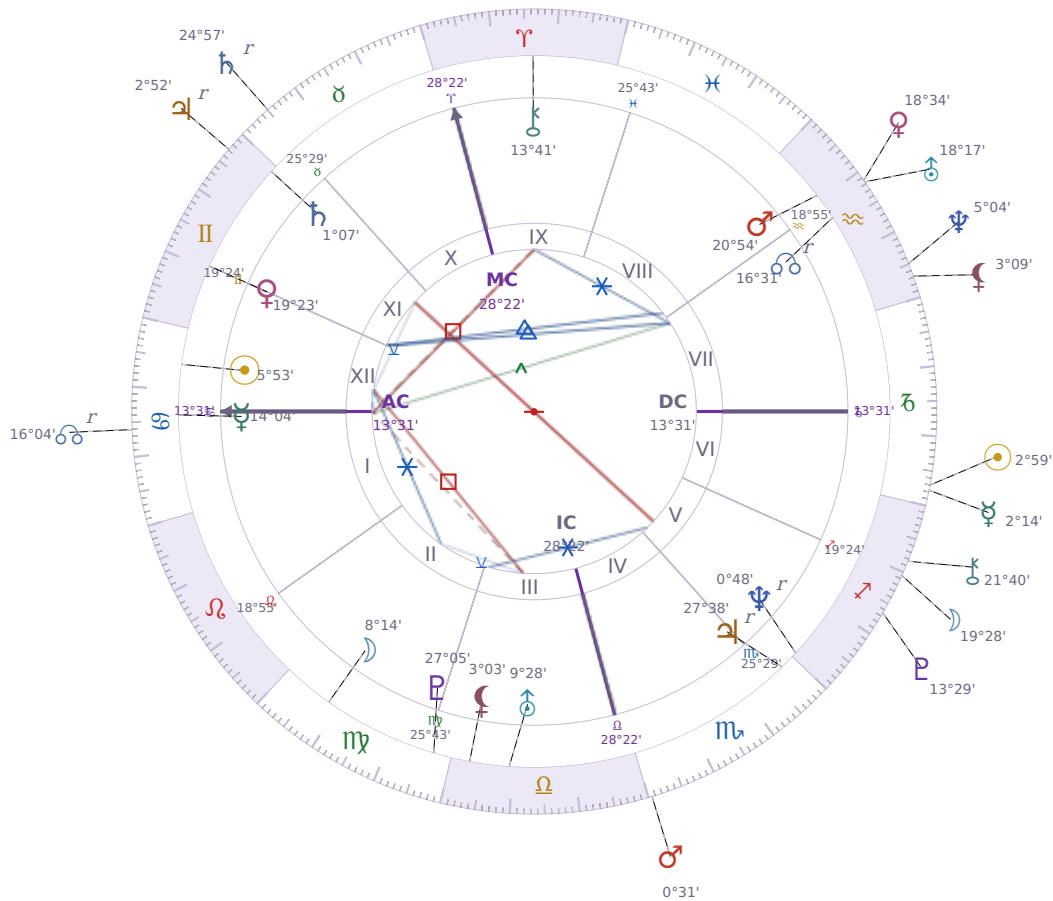

DAILY HOROSCOPE

Elon Reeve Musk

Businessman, entrepreneur, and political figure (born 1971)

♋ Cancer June 28, 1971 07:30 Pretoria

Sunday, 24 December 2000

TRANSITS FOR TODAY

☉ Sun	in ♏ Capricorn	2°59'17"
☾ Moon	in ♏ Sagittarius	19°28'35"
☿ Mercury	in ♏ Capricorn	2°14'30"
♀ Venus	in ♏ Aquarius	18°34'40"
♂ Mars	in ♏ Scorpio	0°31'37"
♃ Jupiter	in ♏ Gemini Rx	2°52'19"
♄ Saturn	in ♏ Taurus Rx	24°57'33"

♅ Uranus	in ♒ Aquarius	18°17'59"
♆ Neptune	in ♒ Aquarius	5°04'12"
♇ Pluto	in ♐ Sagittarius	13°29'45"
♁ Chiron	in ♐ Sagittarius	21°40'54"
♁ NNode	in ♋ Cancer Rx	16°04'57"
♁ Lilith	in ♒ Aquarius	3°09'58"