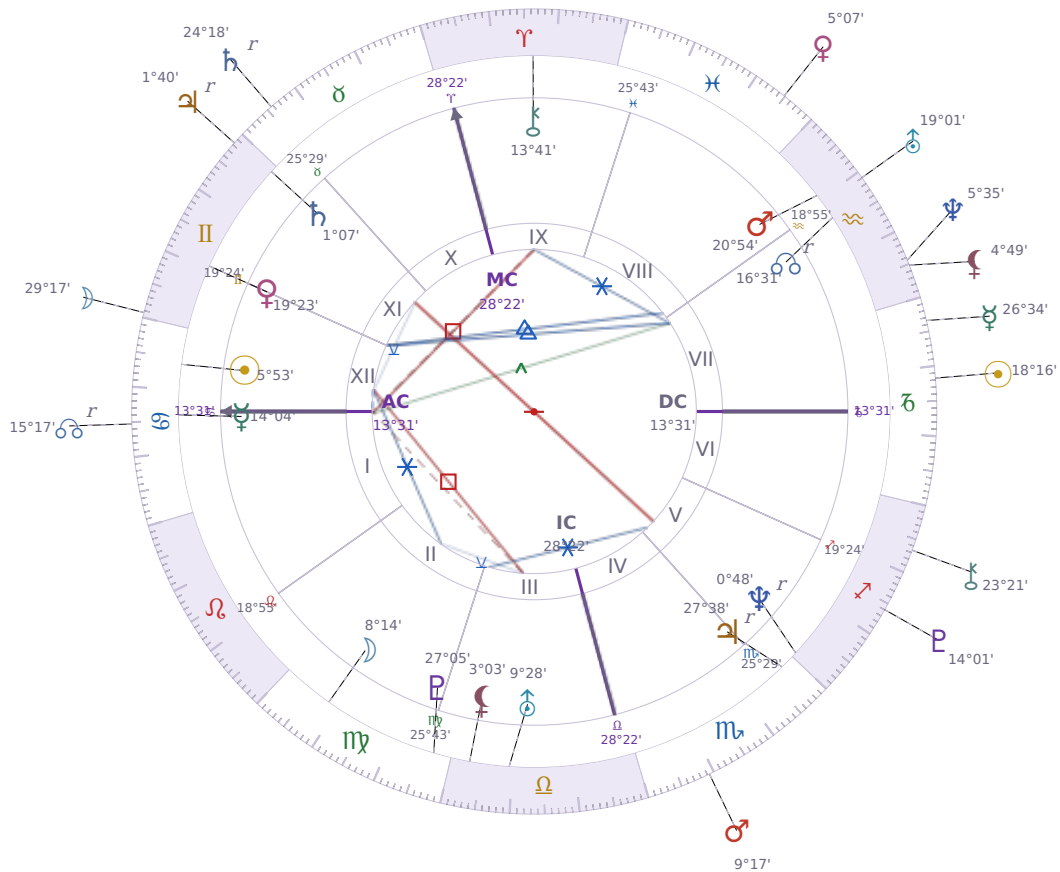

DAILY HOROSCOPE

**Elon Reeve Musk**

Businessman, entrepreneur, and political figure (born 1971)

♋ Cancer June 28, 1971 07:30 Pretoria

**Monday, 8 January 2001**

**TRANSITS FOR TODAY**

☉ Sun	in ♑ Capricorn	18°16'36"
☾ Moon	in ♊ Gemini	29°17'15"
☿ Mercury	in ♑ Capricorn	26°34'47"
♀ Venus	in ♋ Pisces	5°07'51"
♂ Mars	in ♏ Scorpio	9°17'56"
♃ Jupiter	in ♊ Gemini <b>Rx</b>	1°40'26"
♄ Saturn	in ♉ Taurus <b>Rx</b>	24°18'52"

♅ Uranus	in ♒ Aquarius	19°01'36"
♆ Neptune	in ♒ Aquarius	5°35'48"
♇ Pluto	in ♐ Sagittarius	14°01'36"
♁ Chiron	in ♐ Sagittarius	23°21'37"
♁ NNode	in ♋ Cancer Rx	15°17'18"
♁ Lilith	in ♒ Aquarius	4°49'46"

## NATAL PLANETS

☉ Sun	in ♋ Cancer	5°53'26"	XII
☾ Moon	in ♍ Virgo	8°14'52"	II
☿ Mercury	in ♋ Cancer	14°04'03"	I
♀ Venus	in ♊ Gemini	19°23'48"	XI
♂ Mars	in ♒ Aquarius	20°54'21"	VIII
♃ Jupiter	in ♏ Scorpio	27°38'52"	V Rx
♄ Saturn	in ♊ Gemini	1°07'22"	XI
♅ Uranus	in ♎ Libra	9°28'55"	III
♆ Neptune	in ♐ Sagittarius	0°48'48"	V Rx
♇ Pluto	in ♍ Virgo	27°05'36"	III
♁ Chiron	in ♈ Aries	13°41'50"	IX
♁ North Node	in ♒ Aquarius	16°31'23"	VII Rx
♁ Lilith	in ♎ Libra	3°03'14"	III