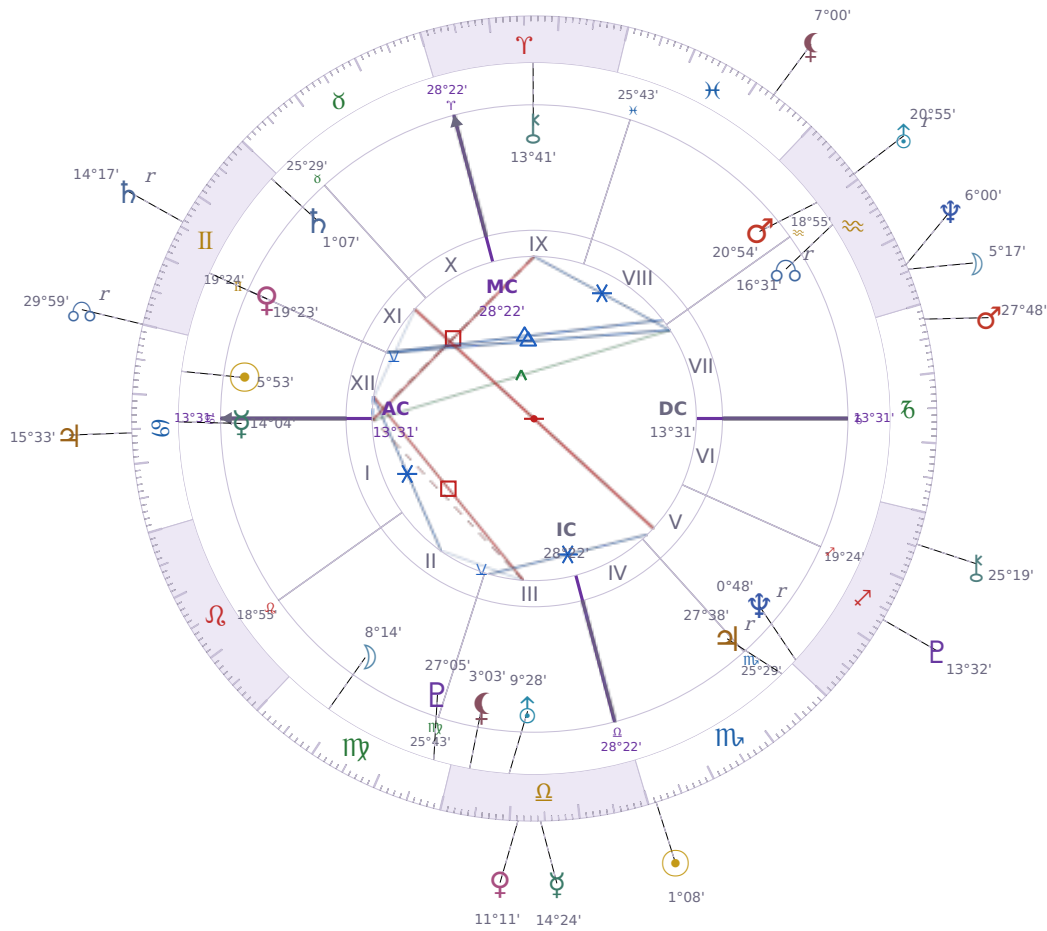

DAILY HOROSCOPE

Elon Reeve Musk

Businessman, entrepreneur, and political figure (born 1971)

♋ Cancer June 28, 1971 07:30 Pretoria

Wednesday, 24 October 2001

TRANSITS FOR TODAY

☉ Sun	in ♏ Scorpio	1°08'40"
☾ Moon	in ♒ Aquarius	5°17'07"
☿ Mercury	in ♎ Libra	14°24'14"
♀ Venus	in ♎ Libra	11°11'49"
♂ Mars	in ♐ Capricorn	27°48'25"
♃ Jupiter	in ♋ Cancer	15°33'14"
♄ Saturn	in ♊ Gemini Rx	14°17'39"

♅ Uranus	in ♒ Aquarius	Rx	20°55'37"
♆ Neptune	in ♒ Aquarius		6°00'14"
♇ Pluto	in ♐ Sagittarius		13°32'30"
♁ Chiron	in ♐ Sagittarius		25°19'37"
♁ NNode	in ♊ Gemini	Rx	29°59'03"
♁ Lilith	in ♓ Pisces		7°00'52"