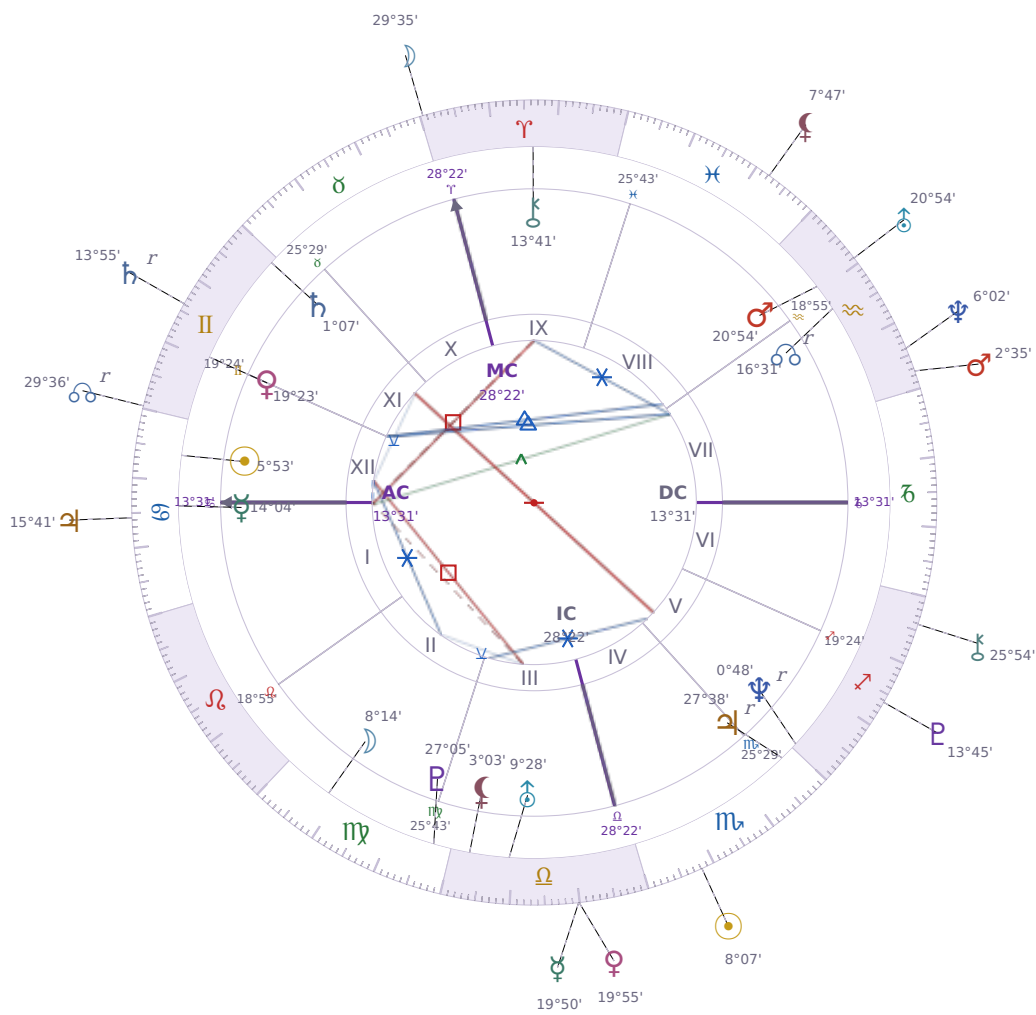

DAILY HOROSCOPE

Elon Reeve Musk

Businessman, entrepreneur, and political figure (born 1971)

♋ Cancer June 28, 1971 07:30 Pretoria

Wednesday, 31 October 2001

TRANSITS FOR TODAY

☉ Sun	in ♏ Scorpio	8°07'49"
☾ Moon	in ♈ Aries	29°35'08"
☿ Mercury	in ♎ Libra	19°50'57"
♀ Venus	in ♎ Libra	19°55'23"
♂ Mars	in ♒ Aquarius	2°35'46"
♃ Jupiter	in ♋ Cancer	15°41'02"
♄ Saturn	in ♊ Gemini Rx	13°55'23"

♅ Uranus	in ♒ Aquarius	20°54'34"
♆ Neptune	in ♒ Aquarius	6°02'35"
♇ Pluto	in ♏ Sagittarius	13°45'46"
♁ Chiron	in ♏ Sagittarius	25°54'02"
♁ NNode	in ♊ Gemini Rx	29°36'48"
♁ Lilith	in ♋ Pisces	7°47'50"

NATAL PLANETS

☉ Sun	in ♋ Cancer	5°53'26"	XII
☾ Moon	in ♍ Virgo	8°14'52"	II
☿ Mercury	in ♋ Cancer	14°04'03"	I
♀ Venus	in ♊ Gemini	19°23'48"	XI
♂ Mars	in ♒ Aquarius	20°54'21"	VIII
♃ Jupiter	in ♏ Scorpio	27°38'52"	V Rx
♄ Saturn	in ♊ Gemini	1°07'22"	XI
♅ Uranus	in ♎ Libra	9°28'55"	III
♆ Neptune	in ♏ Sagittarius	0°48'48"	V Rx
♇ Pluto	in ♍ Virgo	27°05'36"	III
♁ Chiron	in ♈ Aries	13°41'50"	IX
♁ North Node	in ♒ Aquarius	16°31'23"	VII Rx
♁ Lilith	in ♎ Libra	3°03'14"	III

KEY DATE

♅ Uranus stations Direct

Uranus turning direct after months backward means **stuck situations finally shift** — delays in tech, contracts, or unusual projects resume their forward motion. What felt **blocked or confusing** about your routines, friendships, or work systems becomes **clearer to act on** now that the planet moves the way it normally does. Most people notice they can **make real changes** instead of just thinking about them, whether that's switching jobs, updating systems, or ending relationships that went nowhere during the retrograde.