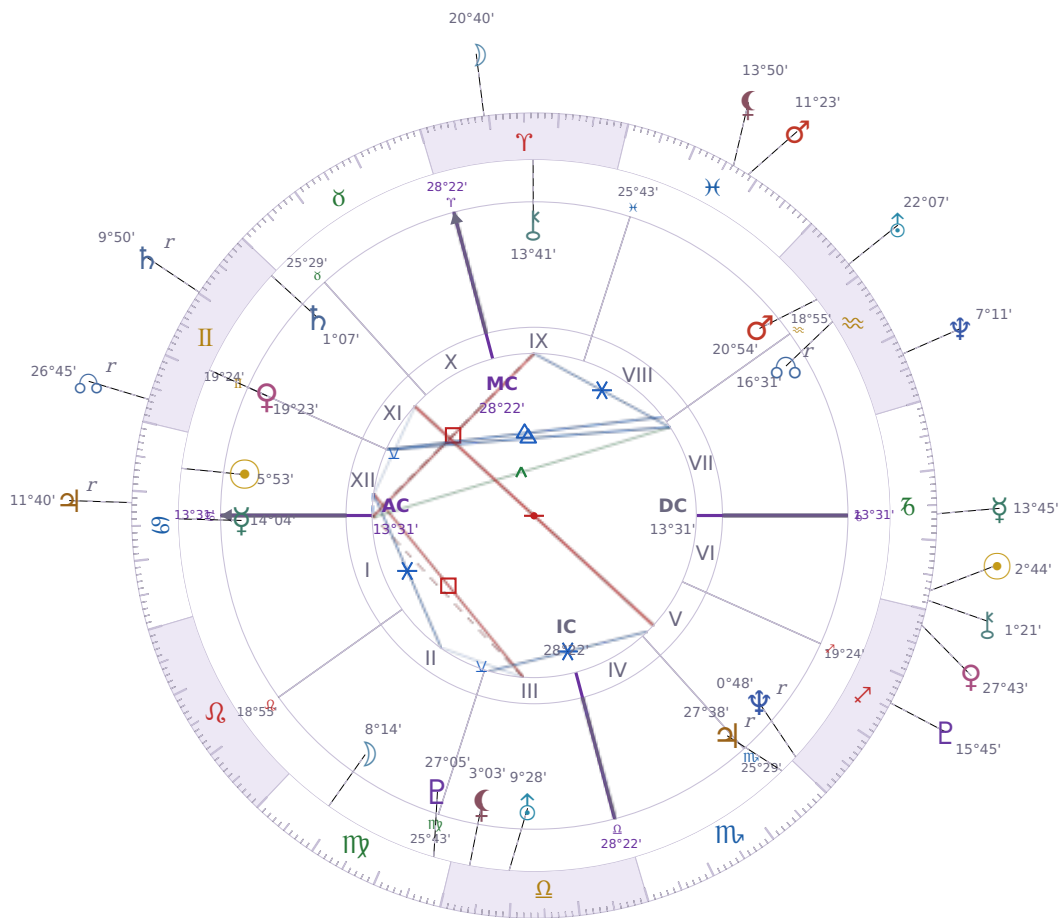

DAILY PERSONAL HOROSCOPE

Elon Reeve Musk

Businessman, entrepreneur, and political figure (born 1971)

♋ Cancer June 28, 1971 07:30 Pretoria

Monday, 24 December 2001

TRANSITS FOR TODAY

☉ Sun	in ♑ Capricorn	2°44'36"
☾ Moon	in ♈ Aries	20°40'55"
☿ Mercury	in ♑ Capricorn	13°45'30"
♀ Venus	in ♐ Sagittarius	27°43'24"
♂ Mars	in ♓ Pisces	11°23'26"
♃ Jupiter	in ♋ Cancer Rx	11°40'31"
♄ Saturn	in ♊ Gemini Rx	9°50'01"

♅ Uranus	in ♒ Aquarius	22°07'33"
♆ Neptune	in ♒ Aquarius	7°11'32"
♇ Pluto	in ♏ Sagittarius	15°45'46"
♁ Chiron	in ♐ Capricorn	1°21'22"
♊ NNode	in ♊ Gemini Rx	26°45'15"
♁ Lilith	in ♋ Pisces	13°50'35"

NATAL PLANETS

☉ Sun	in ♋ Cancer	5°53'26"	XII
☾ Moon	in ♍ Virgo	8°14'52"	II
☿ Mercury	in ♋ Cancer	14°04'03"	I
♀ Venus	in ♊ Gemini	19°23'48"	XI
♂ Mars	in ♒ Aquarius	20°54'21"	VIII
♃ Jupiter	in ♏ Scorpio	27°38'52"	V Rx
♄ Saturn	in ♊ Gemini	1°07'22"	XI
♅ Uranus	in ♎ Libra	9°28'55"	III
♆ Neptune	in ♏ Sagittarius	0°48'48"	V Rx
♇ Pluto	in ♍ Virgo	27°05'36"	III
♁ Chiron	in ♈ Aries	13°41'50"	IX
♊ North Node	in ♒ Aquarius	16°31'23"	VII Rx
♁ Lilith	in ♎ Libra	3°03'14"	III

KEY TRANSIT FACTORS

☿ Mercury ☐ Square ♁ natal Chiron ★

While this lasts, you find yourself **rehashing old hurts in conversations** without meaning to. You say things that accidentally trigger people or bring up painful topics you thought you'd moved past. This period can feel frustrating because your words seem to land wrong, even when you're trying to help or connect.