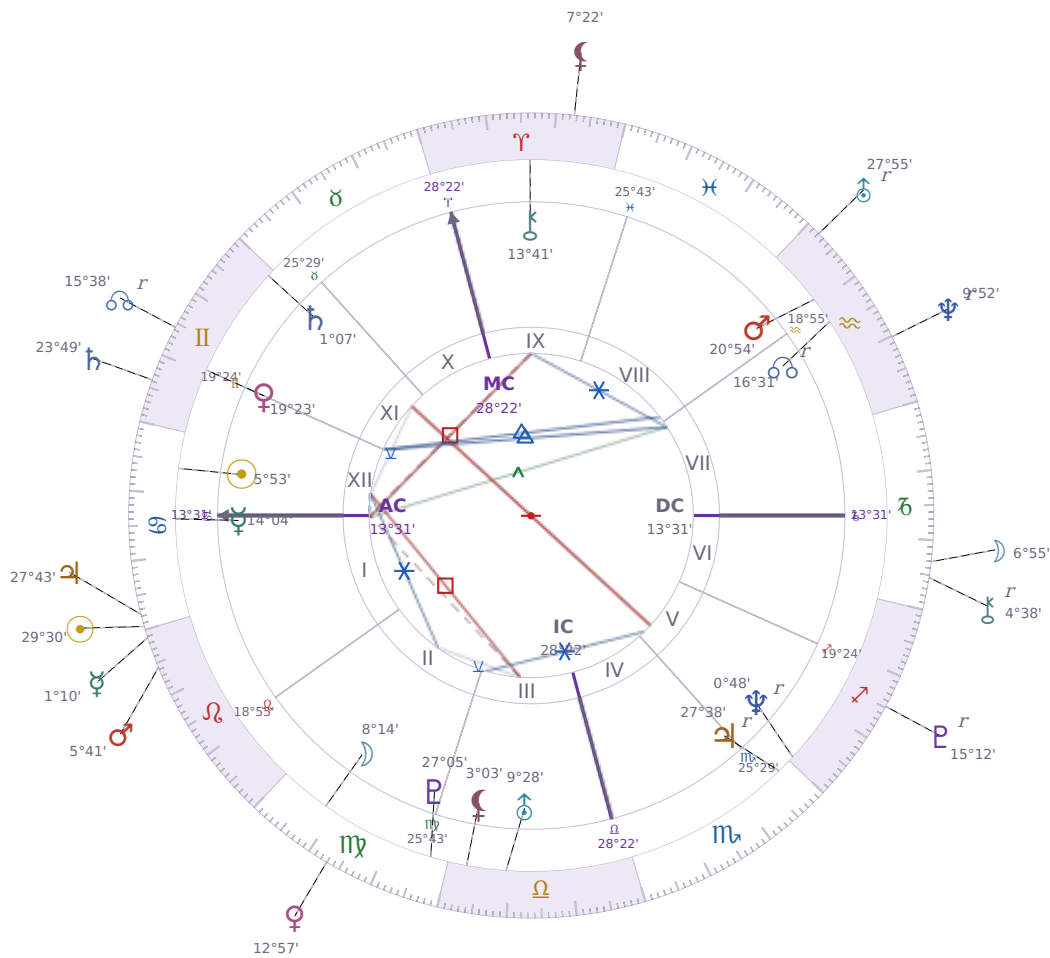

DAILY PERSONAL HOROSCOPE

Elon Reeve Musk

Businessman, entrepreneur, and political figure (born 1971)

♋ Cancer June 28, 1971 07:30 Pretoria

Monday, 22 July 2002

TRANSITS FOR TODAY

| | | |
|-----------|----------------|-----------|
| ☉ Sun | in ♋ Cancer | 29°30'46" |
| ☾ Moon | in ♏ Capricorn | 6°55'28" |
| ☿ Mercury | in ♌ Leo | 1°10'16" |
| ♀ Venus | in ♍ Virgo | 12°57'16" |
| ♂ Mars | in ♌ Leo | 5°41'07" |
| ♃ Jupiter | in ♋ Cancer | 27°43'30" |
| ♄ Saturn | in ♊ Gemini | 23°49'08" |

| | | |
|-----------|---------------------|-----------|
| ♅ Uranus | in ♒ Aquarius Rx | 27°55'54" |
| ♆ Neptune | in ♒ Aquarius Rx | 9°52'05" |
| ♇ Pluto | in ♐ Sagittarius Rx | 15°12'45" |
| ♁ Chiron | in ♑ Capricorn Rx | 4°38'49" |
| ♊ NNode | in ♊ Gemini Rx | 15°38'04" |
| ♁ Lilith | in ♈ Aries | 7°22'05" |

NATAL PLANETS

| | | | |
|--------------|------------------|-----------|--------|
| ☉ Sun | in ♋ Cancer | 5°53'26" | XII |
| ☾ Moon | in ♍ Virgo | 8°14'52" | II |
| ☿ Mercury | in ♋ Cancer | 14°04'03" | I |
| ♀ Venus | in ♊ Gemini | 19°23'48" | XI |
| ♂ Mars | in ♒ Aquarius | 20°54'21" | VIII |
| ♃ Jupiter | in ♏ Scorpio | 27°38'52" | V Rx |
| ♄ Saturn | in ♊ Gemini | 1°07'22" | XI |
| ♅ Uranus | in ♎ Libra | 9°28'55" | III |
| ♆ Neptune | in ♐ Sagittarius | 0°48'48" | V Rx |
| ♇ Pluto | in ♍ Virgo | 27°05'36" | III |
| ♁ Chiron | in ♈ Aries | 13°41'50" | IX |
| ♊ North Node | in ♒ Aquarius | 16°31'23" | VII Rx |
| ♁ Lilith | in ♎ Libra | 3°03'14" | III |

KEY DATE

☿ Mercury enters ♌ Leo

Mercury in *Leo* makes people talk more **directly and with confidence**, so conversations at work or home tend to feel bolder and less cautious than usual. When someone speaks up during this transit, they usually **want to be heard** and remembered, which means they pick words for impact rather than softness. In practice, this shows up as **clearer requests, firmer opinions**, and less apologizing—though it can also mean people interrupt more or push their point when they should listen.