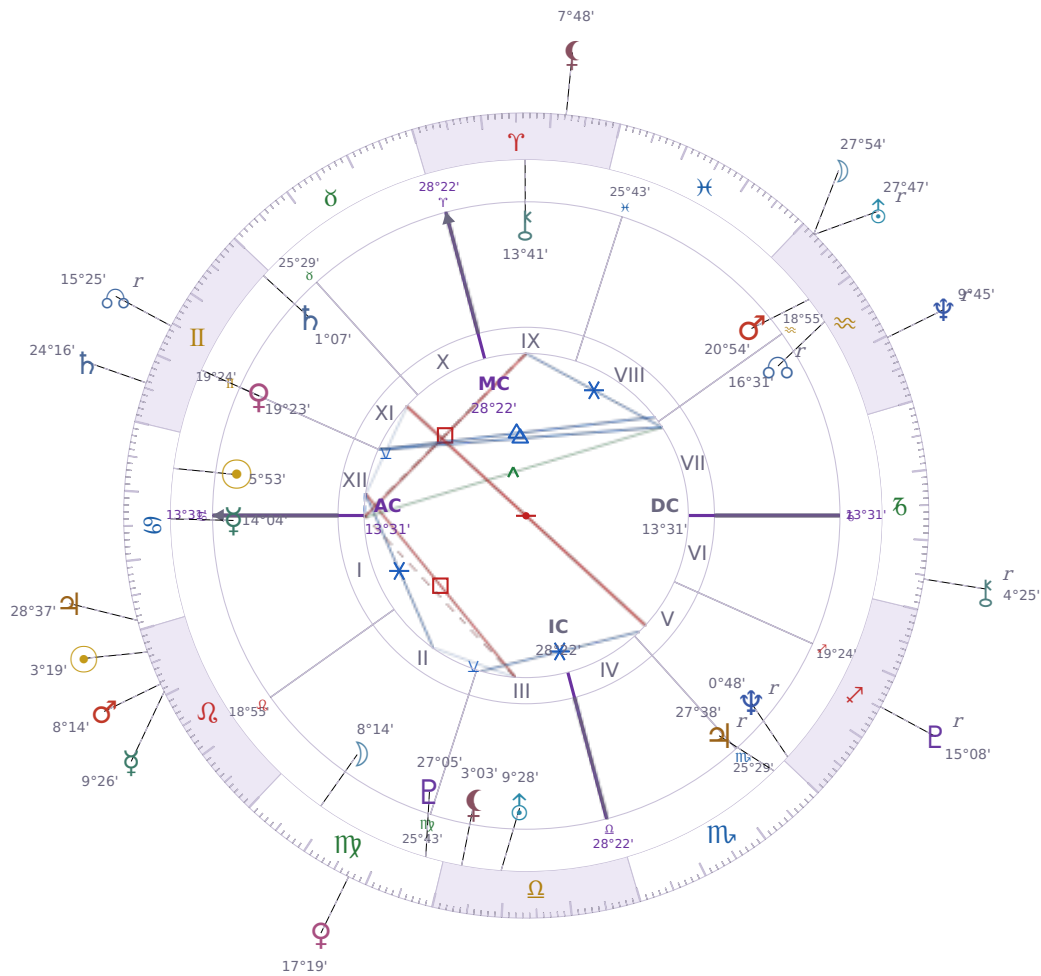

DAILY PERSONAL HOROSCOPE

Elon Reeve Musk

Businessman, entrepreneur, and political figure (born 1971)

♋ Cancer June 28, 1971 07:30 Pretoria

Friday, 26 July 2002

TRANSITS FOR TODAY

☉ Sun	in ♌ Leo	3°19'55"
☾ Moon	in ♒ Aquarius	27°54'38"
☿ Mercury	in ♌ Leo	9°26'54"
♀ Venus	in ♍ Virgo	17°19'42"
♂ Mars	in ♌ Leo	8°14'47"
♃ Jupiter	in ♋ Cancer	28°37'02"
♄ Saturn	in ♊ Gemini	24°16'07"