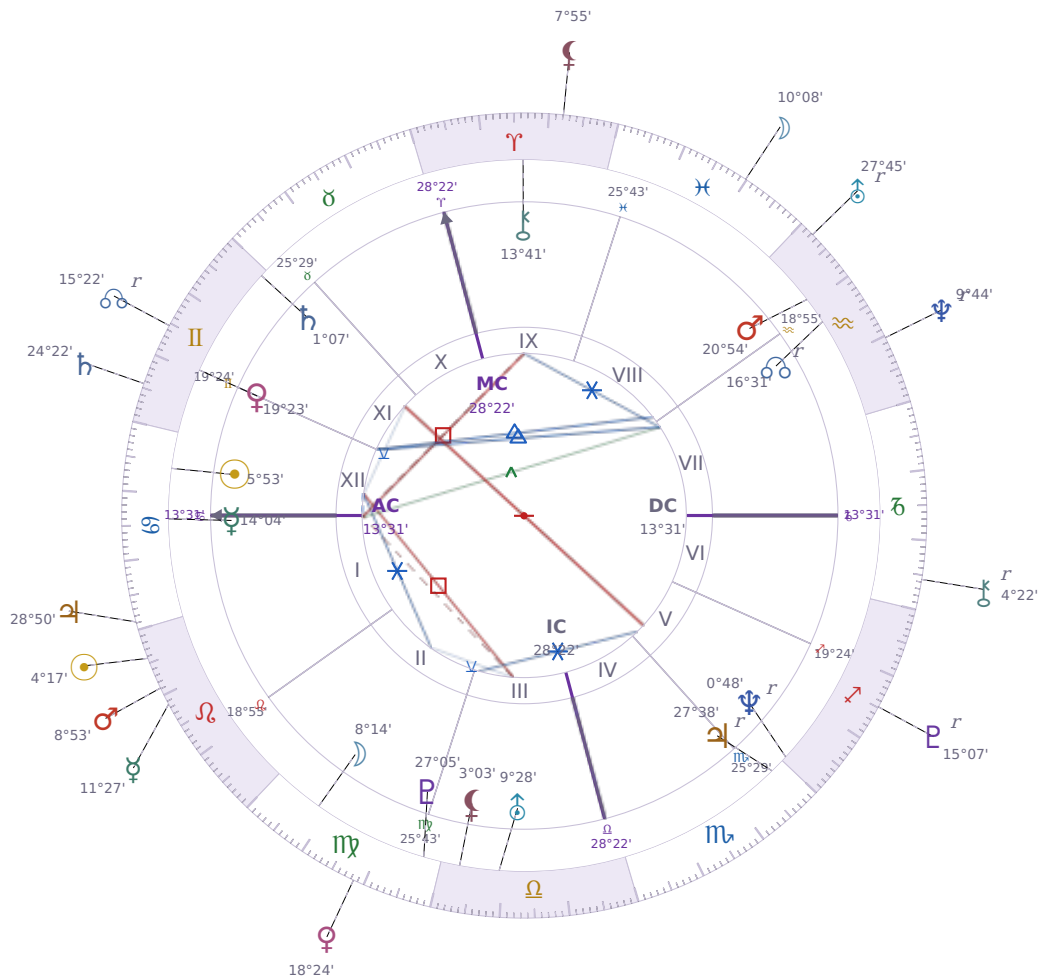

DAILY PERSONAL HOROSCOPE

Elon Reeve Musk

Businessman, entrepreneur, and political figure (born 1971)

♋ Cancer June 28, 1971 07:30 Pretoria

Saturday, 27 July 2002

TRANSITS FOR TODAY

☉ Sun	in ♌ Leo	4°17'14"
☾ Moon	in ♓ Pisces	10°08'38"
☿ Mercury	in ♌ Leo	11°27'44"
♀ Venus	in ♍ Virgo	18°24'50"
♂ Mars	in ♌ Leo	8°53'10"
♃ Jupiter	in ♋ Cancer	28°50'24"
♄ Saturn	in ♊ Gemini	24°22'44"

♅ Uranus	in ♒ Aquarius Rx	27°45'34"
♆ Neptune	in ♒ Aquarius Rx	9°44'02"
♇ Pluto	in ♐ Sagittarius Rx	15°07'57"
♁ Chiron	in ♑ Capricorn Rx	4°22'49"
♊ NNode	in ♊ Gemini Rx	15°22'11"
♁ Lilith	in ♈ Aries	7°55'39"

NATAL PLANETS

☉ Sun	in ♋ Cancer	5°53'26"	XII
☾ Moon	in ♍ Virgo	8°14'52"	II
☿ Mercury	in ♋ Cancer	14°04'03"	I
♀ Venus	in ♊ Gemini	19°23'48"	XI
♂ Mars	in ♒ Aquarius	20°54'21"	VIII
♃ Jupiter	in ♏ Scorpio	27°38'52"	V Rx
♄ Saturn	in ♊ Gemini	1°07'22"	XI
♅ Uranus	in ♎ Libra	9°28'55"	III
♆ Neptune	in ♐ Sagittarius	0°48'48"	V Rx
♇ Pluto	in ♍ Virgo	27°05'36"	III
♁ Chiron	in ♈ Aries	13°41'50"	IX
♊ North Node	in ♒ Aquarius	16°31'23"	VII Rx
♁ Lilith	in ♎ Libra	3°03'14"	III

Saturday · ♄ Saturn

Colors: Violet

Stone: Obsidian

Number: 8