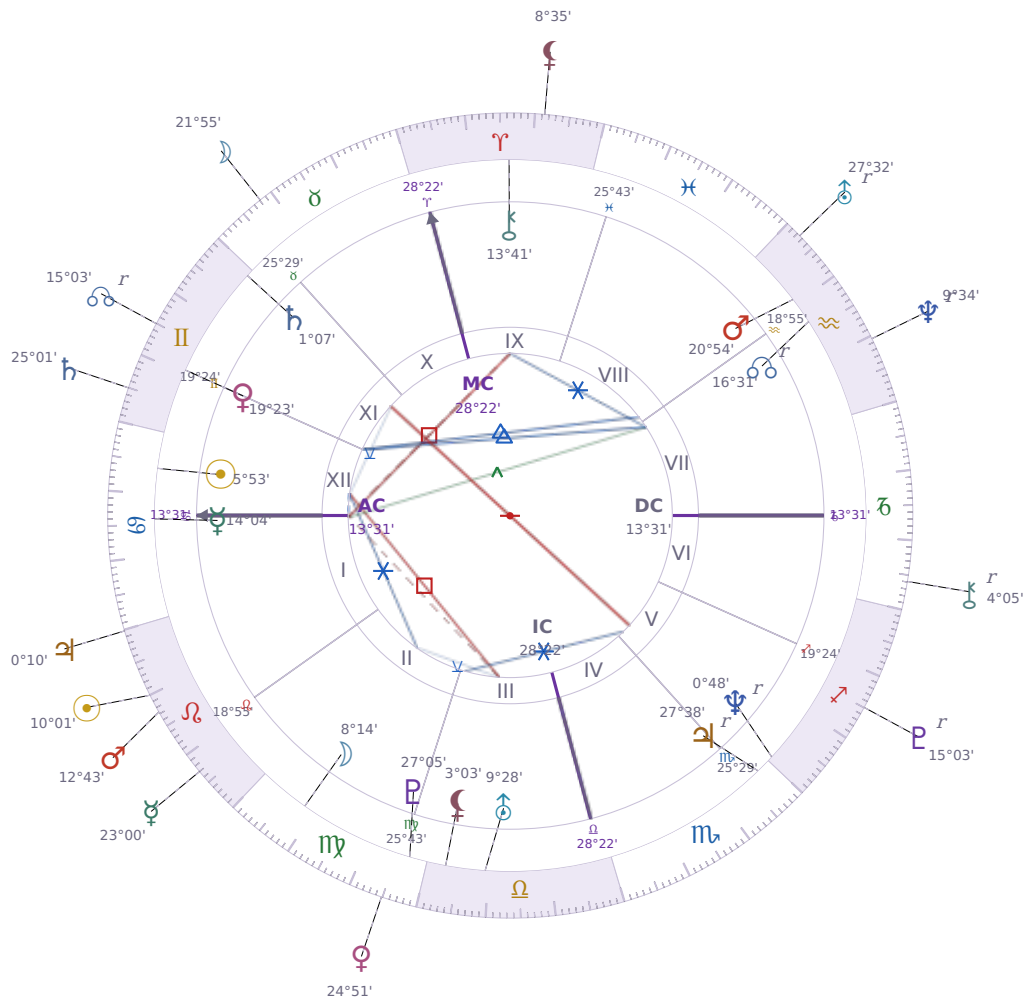

DAILY PERSONAL HOROSCOPE

Elon Reeve Musk

Businessman, entrepreneur, and political figure (born 1971)

♋ Cancer June 28, 1971 07:30 Pretoria

Friday, 2 August 2002

TRANSITS FOR TODAY

☉ Sun	in ♌ Leo	10°01'28"
☾ Moon	in ♉ Taurus	21°55'08"
☿ Mercury	in ♌ Leo	23°00'02"
♀ Venus	in ♍ Virgo	24°51'24"
♂ Mars	in ♌ Leo	12°43'18"
♃ Jupiter	in ♌ Leo	0°10'20"
♄ Saturn	in ♊ Gemini	25°01'23"