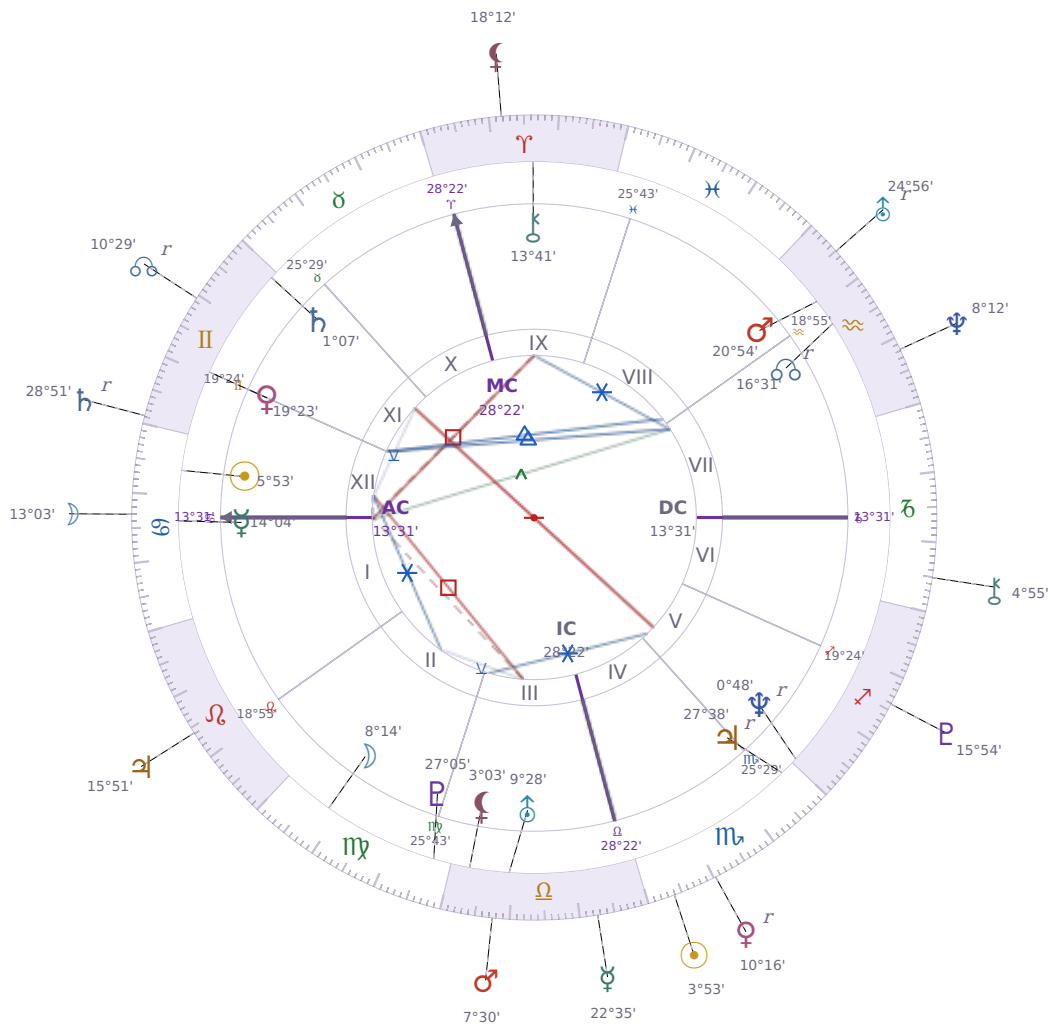

## DAILY PERSONAL HOROSCOPE

### Elon Reeve Musk

Businessman, entrepreneur, and political figure (born 1971)

♋ Cancer June 28, 1971 07:30 Pretoria

**Sunday, 27 October 2022**