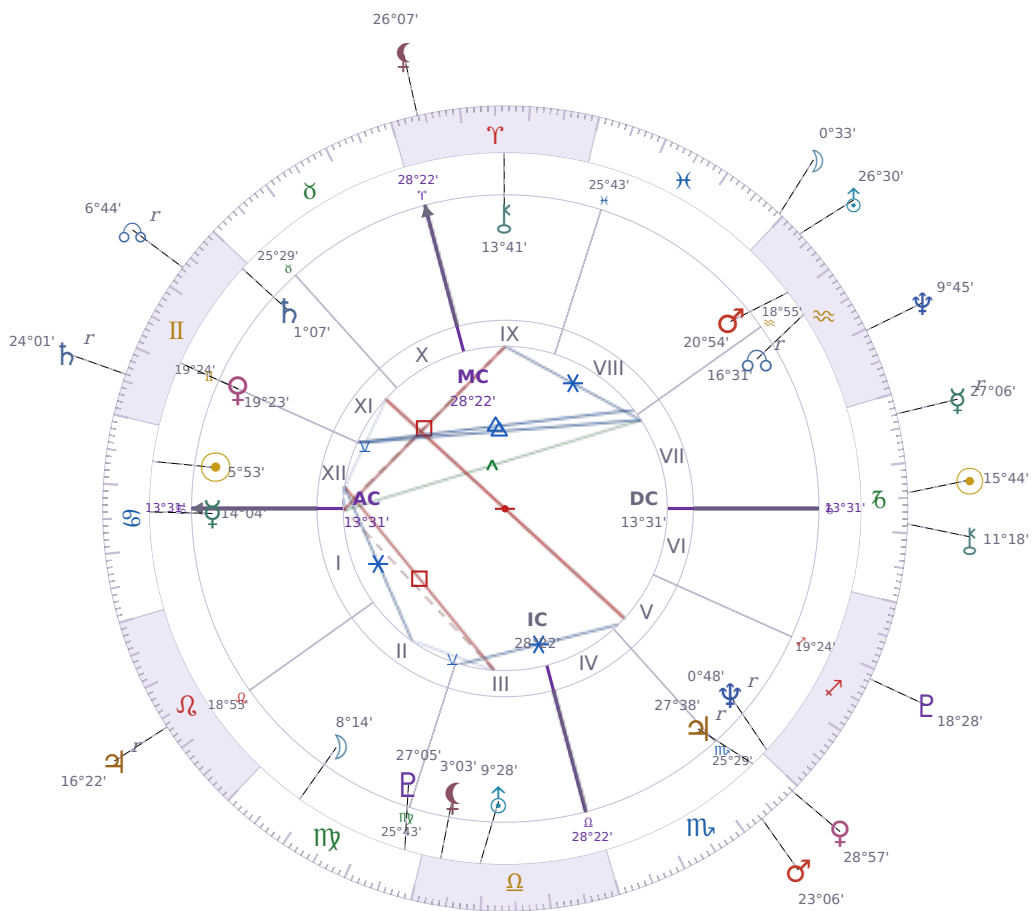

DAILY PERSONAL HOROSCOPE

Elon Reeve Musk

Businessman, entrepreneur, and political figure (born 1971)

♋ Cancer June 28, 1971 07:30 Pretoria

Monday, 6 January 2003

TRANSITS FOR TODAY

☉ Sun	in ♑ Capricorn	15°44'42"
☾ Moon	in ♓ Pisces	0°33'27"
☿ Mercury	in ♑ Capricorn Rx	27°06'05"
♀ Venus	in ♏ Scorpio	28°57'52"
♂ Mars	in ♏ Scorpio	23°06'51"
♃ Jupiter	in ♌ Leo Rx	16°22'41"
♄ Saturn	in ♊ Gemini Rx	24°01'45"

♅ Uranus	in ♒ Aquarius	26°30'46"
♆ Neptune	in ♒ Aquarius	9°45'18"
♇ Pluto	in ♏ Sagittarius	18°28'30"
♁ Chiron	in ♐ Capricorn	11°18'38"
♊ NNode	in ♊ Gemini Rx	6°44'18"
♁ Lilith	in ♈ Aries	26°07'08"

NATAL PLANETS

☉ Sun	in ♋ Cancer	5°53'26"	XII
☾ Moon	in ♍ Virgo	8°14'52"	II
☿ Mercury	in ♋ Cancer	14°04'03"	I
♀ Venus	in ♊ Gemini	19°23'48"	XI
♂ Mars	in ♒ Aquarius	20°54'21"	VIII
♃ Jupiter	in ♏ Scorpio	27°38'52"	V Rx
♄ Saturn	in ♊ Gemini	1°07'22"	XI
♅ Uranus	in ♎ Libra	9°28'55"	III
♆ Neptune	in ♏ Sagittarius	0°48'48"	V Rx
♇ Pluto	in ♍ Virgo	27°05'36"	III
♁ Chiron	in ♈ Aries	13°41'50"	IX
♊ North Node	in ♒ Aquarius	16°31'23"	VII Rx
♁ Lilith	in ♎ Libra	3°03'14"	III

KEY TRANSIT FACTORS

☿ Mercury △ Trine ♇ natal Pluto

Right now you can see through surface-level explanations and ask the questions that actually matter. Your mind feels sharper when it comes to **spotting what's really going on** beneath people's words or situations. Over the coming weeks, this clarity helps you communicate difficult truths in a way others can actually hear.