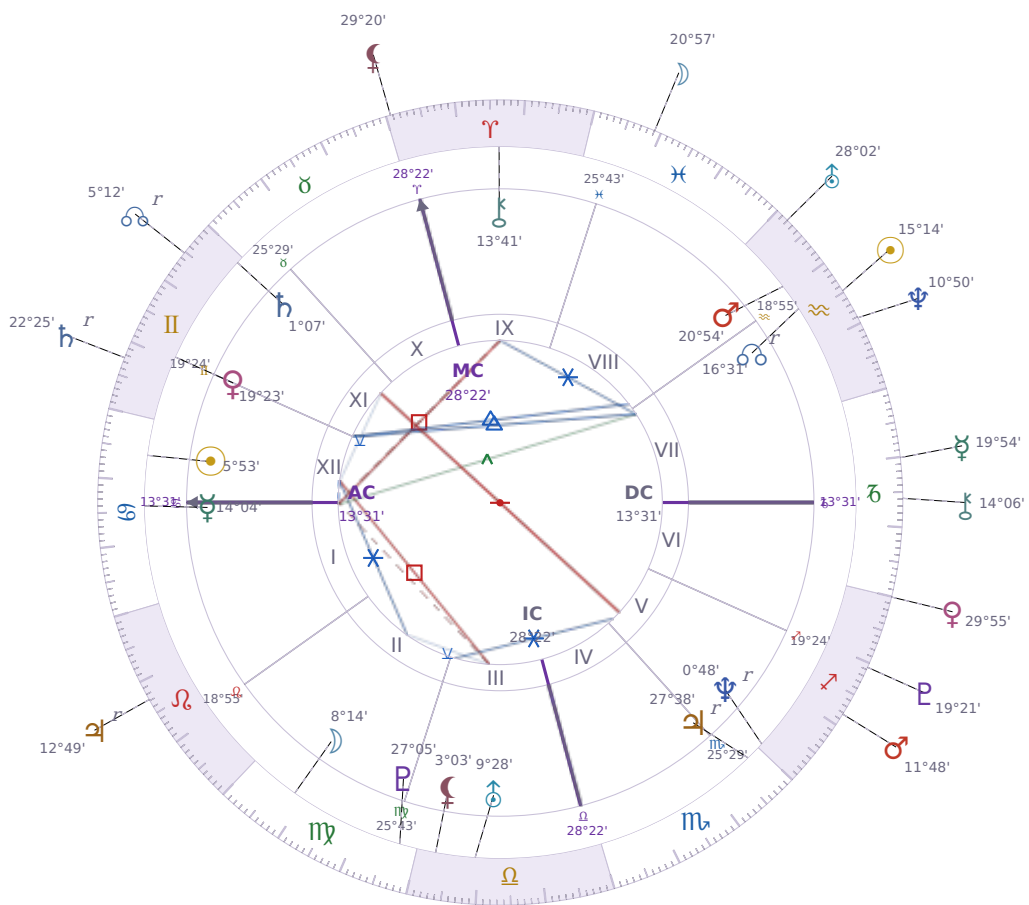

DAILY PERSONAL HOROSCOPE

Elon Reeve Musk

Businessman, entrepreneur, and political figure (born 1971)

♋ Cancer June 28, 1971 07:30 Pretoria

Tuesday, 4 February 2003

TRANSITS FOR TODAY

☉ Sun	in ♋ Aquarius	15°14'59"
☾ Moon	in ♊ Pisces	20°57'05"
☿ Mercury	in ♋ Capricorn	19°54'52"
♀ Venus	in ♋ Sagittarius	29°55'56"
♂ Mars	in ♋ Sagittarius	11°48'10"
♃ Jupiter	in ♌ Leo Rx	12°49'09"
♄ Saturn	in ♊ Gemini Rx	22°25'50"

♅ Uranus	in ♒ Aquarius	28°02'19"
♆ Neptune	in ♒ Aquarius	10°50'06"
♇ Pluto	in ♐ Sagittarius	19°21'15"
♁ Chiron	in ♐ Capricorn	14°06'32"
♁ NNode	in ♊ Gemini Rx	5°12'10"
♁ Lilith	in ♈ Aries	29°20'43"

NATAL PLANETS

☉ Sun	in ♋ Cancer	5°53'26"	XII
☾ Moon	in ♍ Virgo	8°14'52"	II
☿ Mercury	in ♋ Cancer	14°04'03"	I
♀ Venus	in ♊ Gemini	19°23'48"	XI
♂ Mars	in ♒ Aquarius	20°54'21"	VIII
♃ Jupiter	in ♏ Scorpio	27°38'52"	V Rx
♄ Saturn	in ♊ Gemini	1°07'22"	XI
♅ Uranus	in ♎ Libra	9°28'55"	III
♆ Neptune	in ♐ Sagittarius	0°48'48"	V Rx
♇ Pluto	in ♍ Virgo	27°05'36"	III
♁ Chiron	in ♈ Aries	13°41'50"	IX
♁ North Node	in ♒ Aquarius	16°31'23"	VII Rx
♁ Lilith	in ♎ Libra	3°03'14"	III