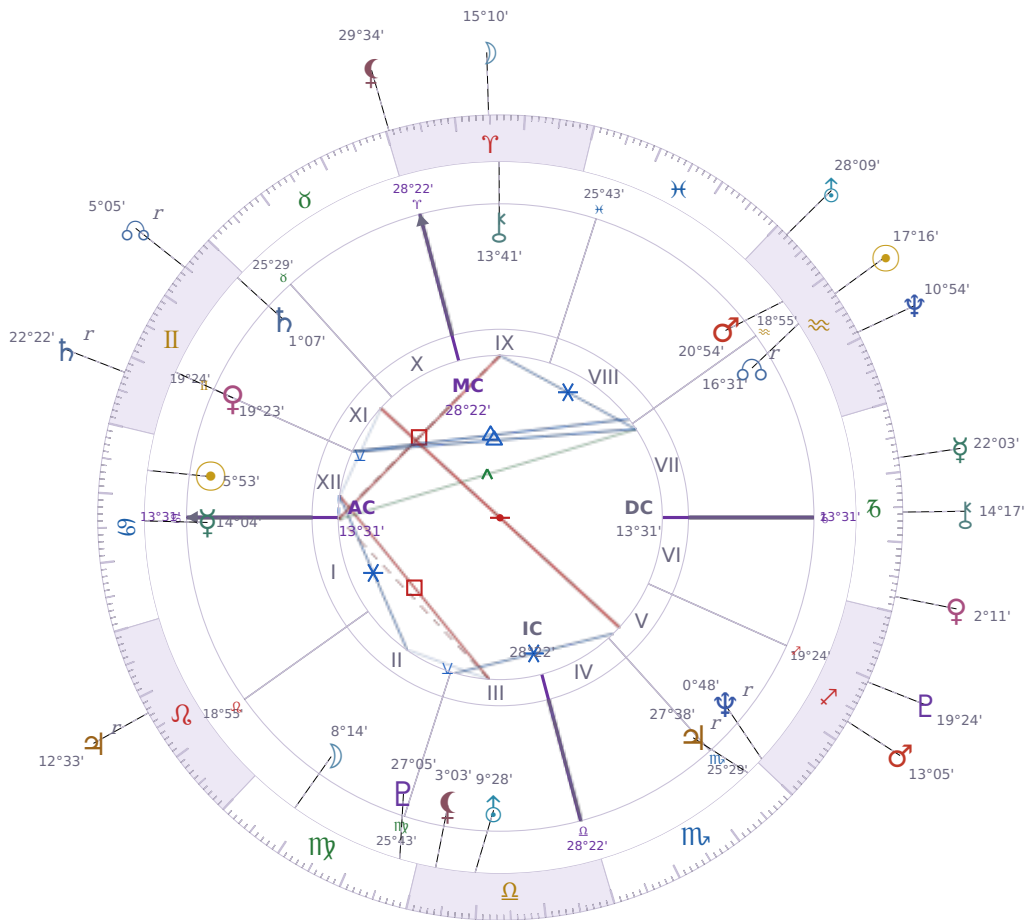

DAILY PERSONAL HOROSCOPE

Elon Reeve Musk

Businessman, entrepreneur, and political figure (born 1971)

♋ Cancer June 28, 1971 07:30 Pretoria

Thursday, 6 February 2003

TRANSITS FOR TODAY

☉ Sun	in ♒ Aquarius	17°16'41"
☾ Moon	in ♈ Aries	15°10'42"
☿ Mercury	in ♄ Capricorn	22°03'26"
♀ Venus	in ♄ Capricorn	2°11'29"
♂ Mars	in ♐ Sagittarius	13°05'22"
♃ Jupiter	in ♌ Leo Rx	12°33'12"
♄ Saturn	in ♊ Gemini Rx	22°22'06"

♅ Uranus	in ♒ Aquarius	28°09'08"
♆ Neptune	in ♒ Aquarius	10°54'39"
♇ Pluto	in ♏ Sagittarius	19°24'10"
♁ Chiron	in ♐ Capricorn	14°17'15"
♊ NNode	in ♊ Gemini Rx	5°05'49"
♁ Lilith	in ♈ Aries	29°34'04"

NATAL PLANETS

☉ Sun	in ♋ Cancer	5°53'26"	XII
☾ Moon	in ♍ Virgo	8°14'52"	II
☿ Mercury	in ♋ Cancer	14°04'03"	I
♀ Venus	in ♊ Gemini	19°23'48"	XI
♂ Mars	in ♒ Aquarius	20°54'21"	VIII
♃ Jupiter	in ♏ Scorpio	27°38'52"	V Rx
♄ Saturn	in ♊ Gemini	1°07'22"	XI
♅ Uranus	in ♎ Libra	9°28'55"	III
♆ Neptune	in ♏ Sagittarius	0°48'48"	V Rx
♇ Pluto	in ♍ Virgo	27°05'36"	III
♁ Chiron	in ♈ Aries	13°41'50"	IX
♊ North Node	in ♒ Aquarius	16°31'23"	VII Rx
♁ Lilith	in ♎ Libra	3°03'14"	III