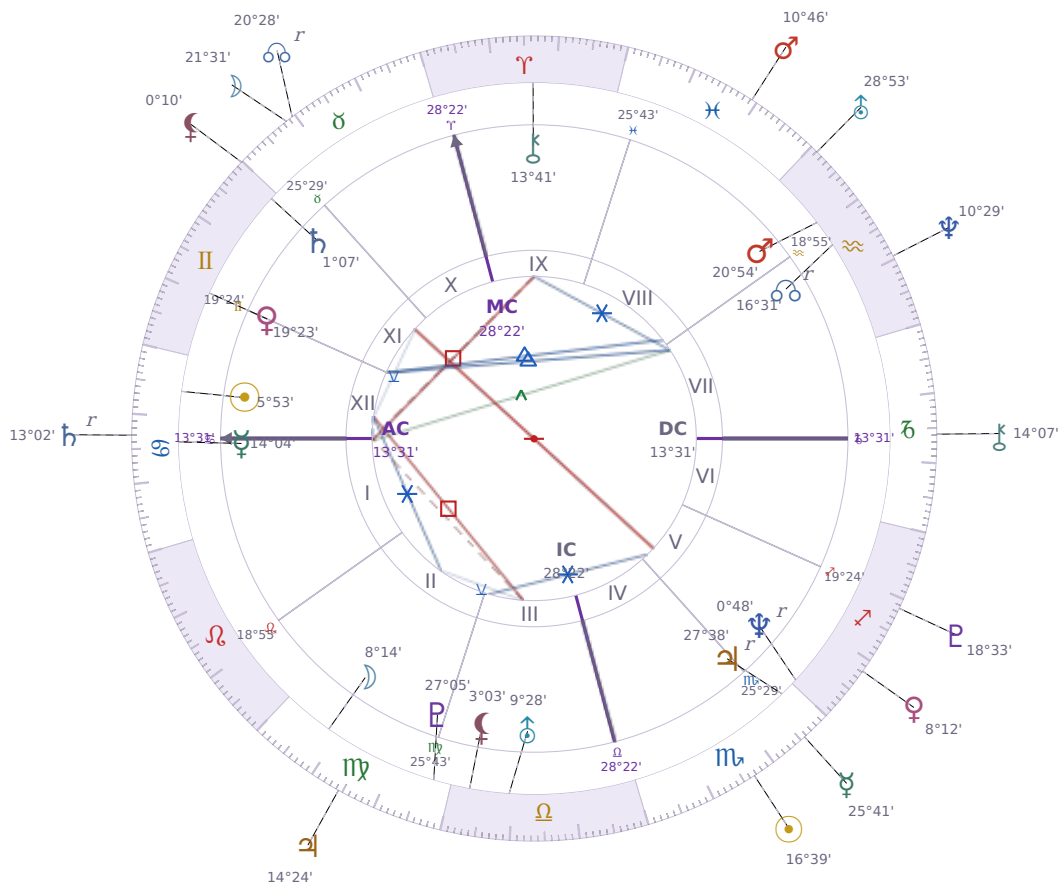

## DAILY PERSONAL HOROSCOPE

### Elon Reeve Musk

Businessman, entrepreneur, and political figure (born 1971)

♋ Cancer June 28, 1971 07:30 Pretoria

**Sunday, 9 November 2003**