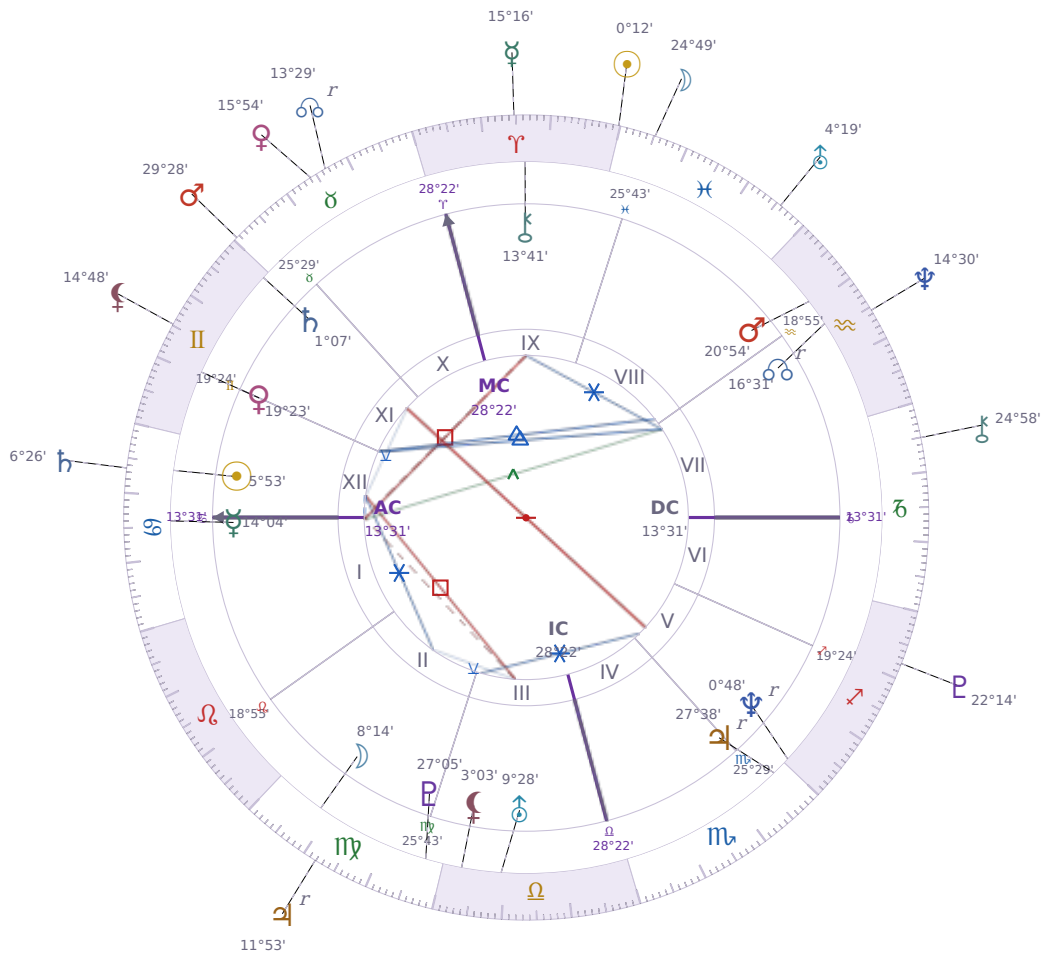

## DAILY PERSONAL HOROSCOPE

### Elon Reeve Musk

Businessman, entrepreneur, and political figure (born 1971)

♋ Cancer June 28, 1971 07:30 Pretoria

**Saturday, 20 March 2004**

#### TRANSITS FOR TODAY

☉ Sun	in ♈ Aries	0°12'54"
☾ Moon	in ♓ Pisces	24°49'59"
☿ Mercury	in ♈ Aries	15°16'30"
♀ Venus	in ♉ Taurus	15°54'33"
♂ Mars	in ♉ Taurus	29°28'31"
♃ Jupiter	in ♍ Virgo Rx	11°53'55"
♄ Saturn	in ♋ Cancer	6°26'20"