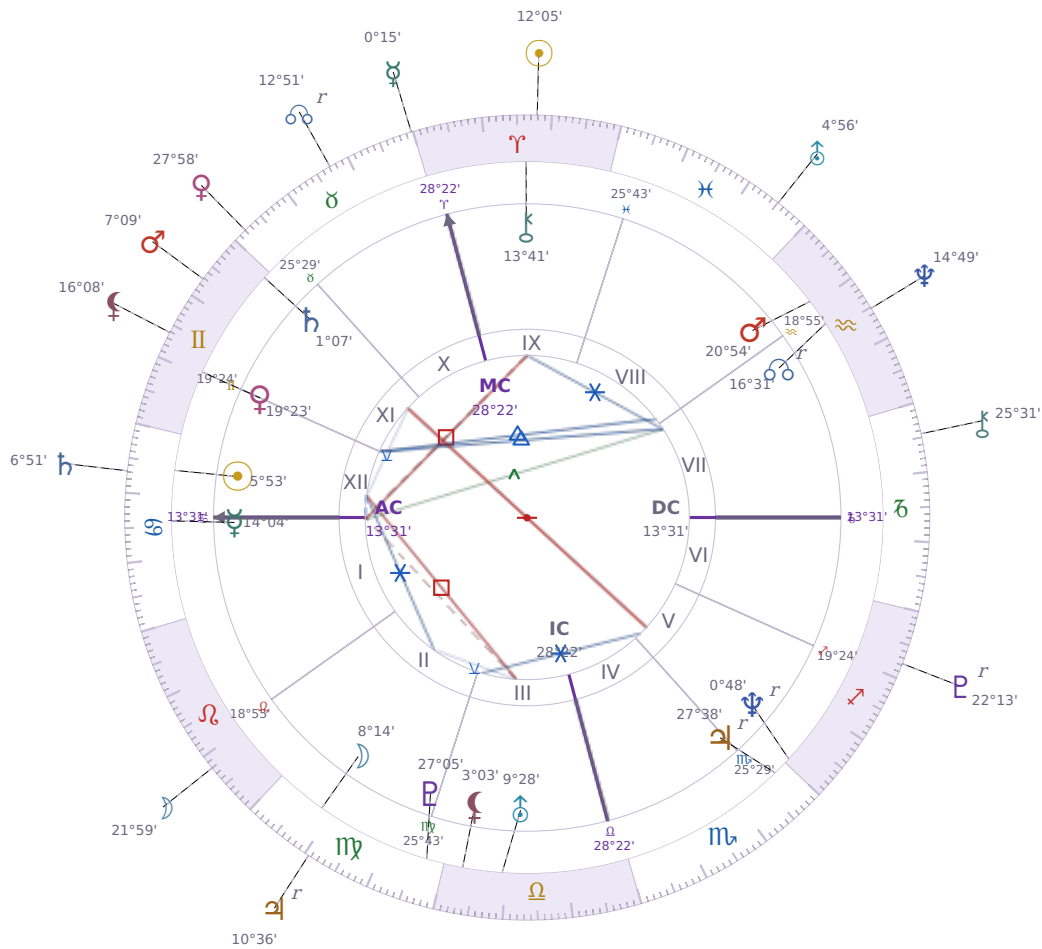

DAILY PERSONAL HOROSCOPE

Elon Reeve Musk

Businessman, entrepreneur, and political figure (born 1971)

♋ Cancer June 28, 1971 07:30 Pretoria

Thursday, 1 April 2004

TRANSITS FOR TODAY

☉ Sun	in ♈ Aries	12°05'47"
☾ Moon	in ♌ Leo	21°59'37"
☿ Mercury	in ♉ Taurus	0°15'31"
♀ Venus	in ♉ Taurus	27°58'36"
♂ Mars	in ♊ Gemini	7°09'30"
♃ Jupiter	in ♍ Virgo Rx	10°36'02"
♄ Saturn	in ♋ Cancer	6°51'12"

♅ Uranus	in ♓ Pisces	4°56'10"
♆ Neptune	in ♒ Aquarius	14°49'36"
♇ Pluto	in ♐ Sagittarius Rx	22°13'47"
♁ Chiron	in ♑ Capricorn	25°31'20"
♁ NNode	in ♉ Taurus Rx	12°51'25"
♁ Lilith	in ♊ Gemini	16°08'32"

NATAL PLANETS

☉ Sun	in ♋ Cancer	5°53'26"	XII
☾ Moon	in ♍ Virgo	8°14'52"	II
☿ Mercury	in ♋ Cancer	14°04'03"	I
♀ Venus	in ♊ Gemini	19°23'48"	XI
♂ Mars	in ♒ Aquarius	20°54'21"	VIII
♃ Jupiter	in ♏ Scorpio	27°38'52"	V Rx
♄ Saturn	in ♊ Gemini	1°07'22"	XI
♅ Uranus	in ♎ Libra	9°28'55"	III
♆ Neptune	in ♐ Sagittarius	0°48'48"	V Rx
♇ Pluto	in ♍ Virgo	27°05'36"	III
♁ Chiron	in ♈ Aries	13°41'50"	IX
♁ North Node	in ♒ Aquarius	16°31'23"	VII Rx
♁ Lilith	in ♎ Libra	3°03'14"	III

KEY DATE

☿ Mercury enters ♉ Taurus

Mercury moving into *Taurus* shifts how you **communicate and think** — you'll notice yourself speaking more slowly, choosing words with care instead of rushing through sentences. At work and in conversations, people tend to **focus on practical details** and want concrete facts rather than abstract ideas, which means discussions about money, plans, or decisions take longer but reach clearer agreements. This transit makes most people **stick to their positions** once they've decided something, so expect less back-and-forth and more people digging in on what they actually believe.