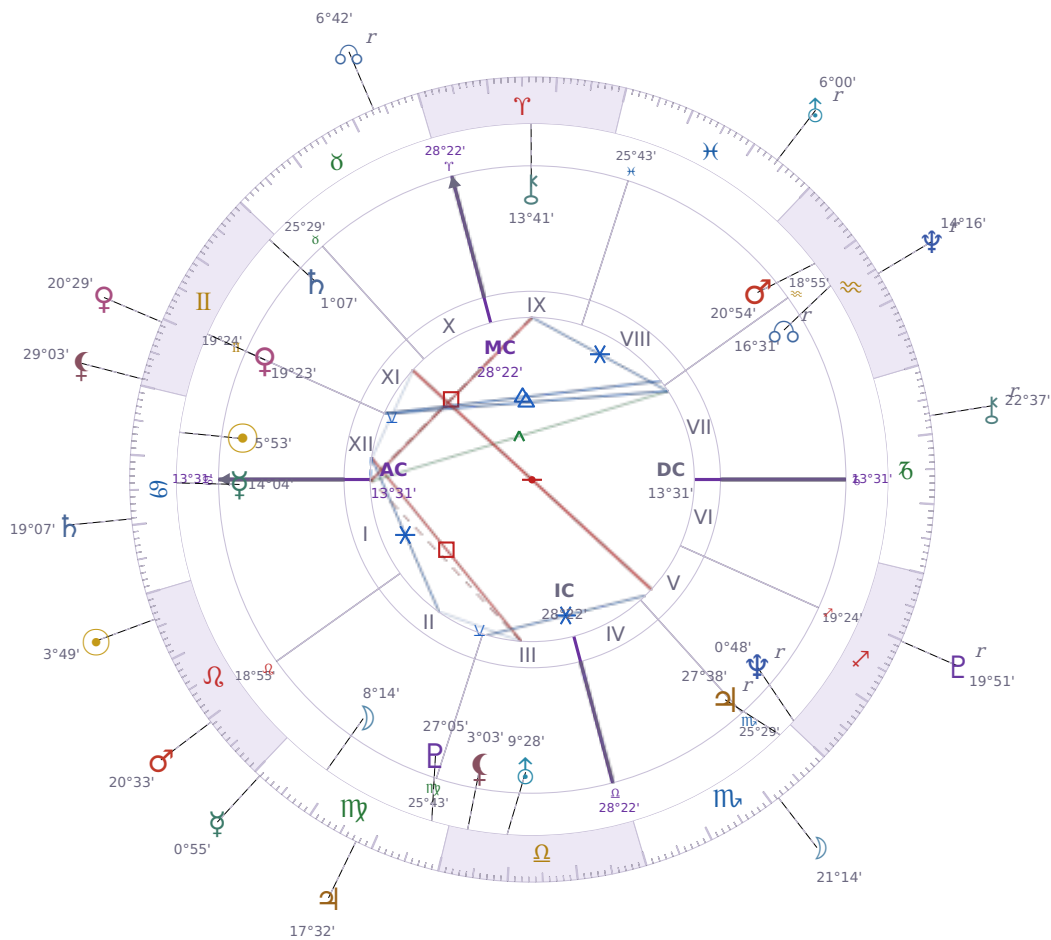

## DAILY PERSONAL HOROSCOPE

### Elon Reeve Musk

Businessman, entrepreneur, and political figure (born 1971)

♋ Cancer June 28, 1971 07:30 Pretoria

**Monday, 26 July 2004**