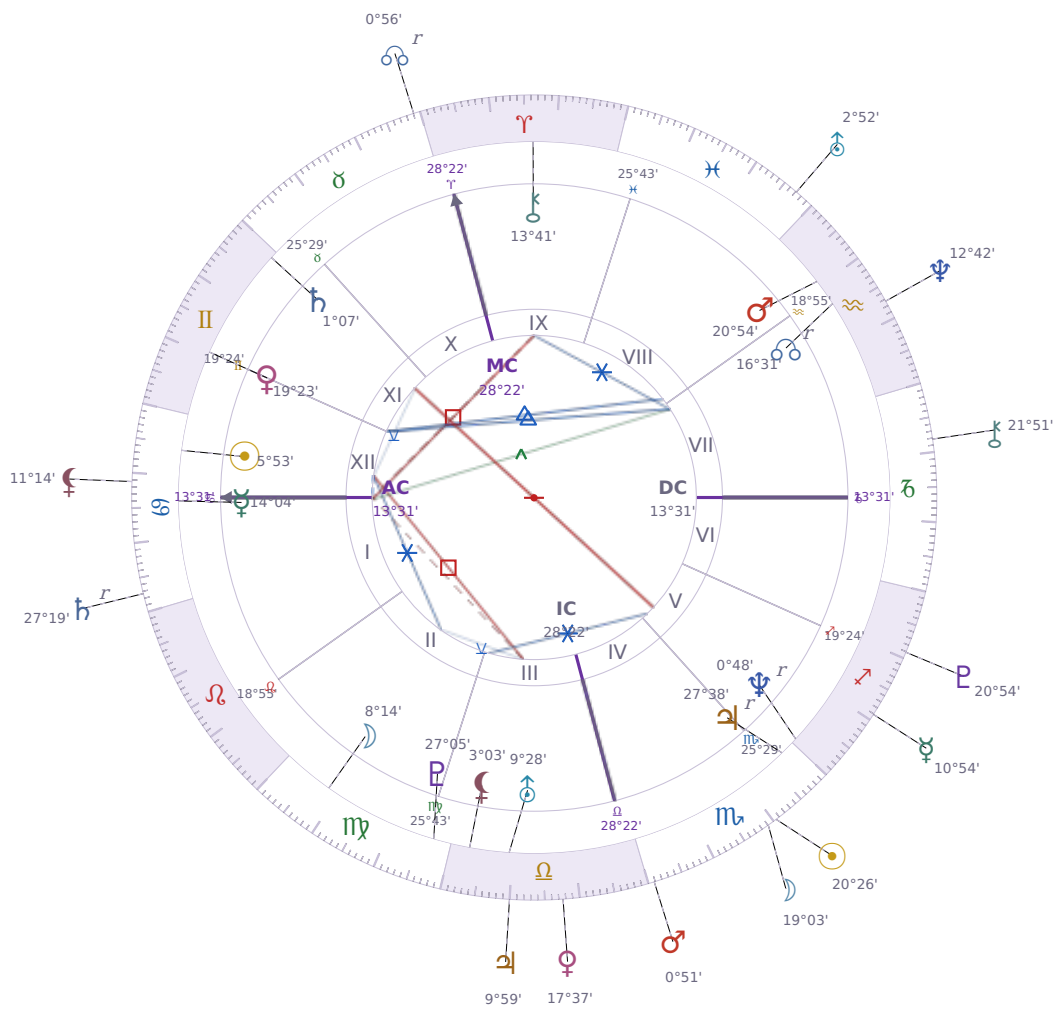

DAILY PERSONAL HOROSCOPE

Elon Reeve Musk

Businessman, entrepreneur, and political figure (born 1971)

♋ Cancer June 28, 1971 07:30 Pretoria

Friday, 12 November 2004

TRANSITS FOR TODAY

☉ Sun	in ♏ Scorpio	20°26'46"
☾ Moon	in ♏ Scorpio	19°03'40"
☿ Mercury	in ♏ Sagittarius	10°54'48"
♀ Venus	in ♏ Libra	17°37'05"
♂ Mars	in ♏ Scorpio	0°51'14"
♃ Jupiter	in ♏ Libra	9°59'18"
♄ Saturn	in ♋ Cancer Rx	27°19'36"

♅ Uranus	in ♓ Pisces	2°52'20"
♆ Neptune	in ♒ Aquarius	12°42'32"
♇ Pluto	in ♐ Sagittarius	20°54'31"
♁ Chiron	in ♑ Capricorn	21°51'33"
♁ NNode	in ♉ Taurus Rx	0°56'34"
♁ Lilith	in ♋ Cancer	11°14'28"

NATAL PLANETS

☉ Sun	in ♋ Cancer	5°53'26"	XII
☾ Moon	in ♍ Virgo	8°14'52"	II
☿ Mercury	in ♋ Cancer	14°04'03"	I
♀ Venus	in ♊ Gemini	19°23'48"	XI
♂ Mars	in ♒ Aquarius	20°54'21"	VIII
♃ Jupiter	in ♏ Scorpio	27°38'52"	V Rx
♄ Saturn	in ♊ Gemini	1°07'22"	XI
♅ Uranus	in ♎ Libra	9°28'55"	III
♆ Neptune	in ♐ Sagittarius	0°48'48"	V Rx
♇ Pluto	in ♍ Virgo	27°05'36"	III
♁ Chiron	in ♈ Aries	13°41'50"	IX
♁ North Node	in ♒ Aquarius	16°31'23"	VII Rx
♁ Lilith	in ♎ Libra	3°03'14"	III

KEY DATE

♅ Uranus stations Direct

Uranus turning direct after months backward means **stuck situations finally shift** — delays in tech, contracts, or unusual projects resume their forward motion. What felt **blocked or confusing** about your routines, friendships, or work systems becomes **clearer to act on** now that the planet moves the way it normally does. Most people notice they can **make real changes** instead of just thinking about them, whether that's switching jobs, updating systems, or ending relationships that went nowhere during the retrograde.